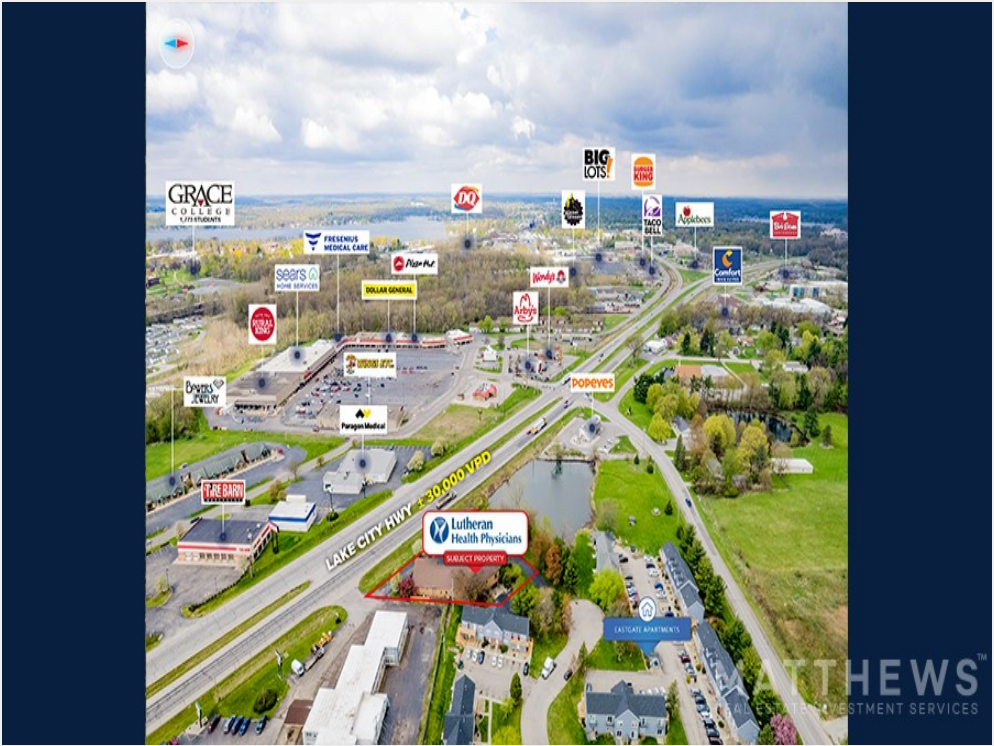

Building Photo