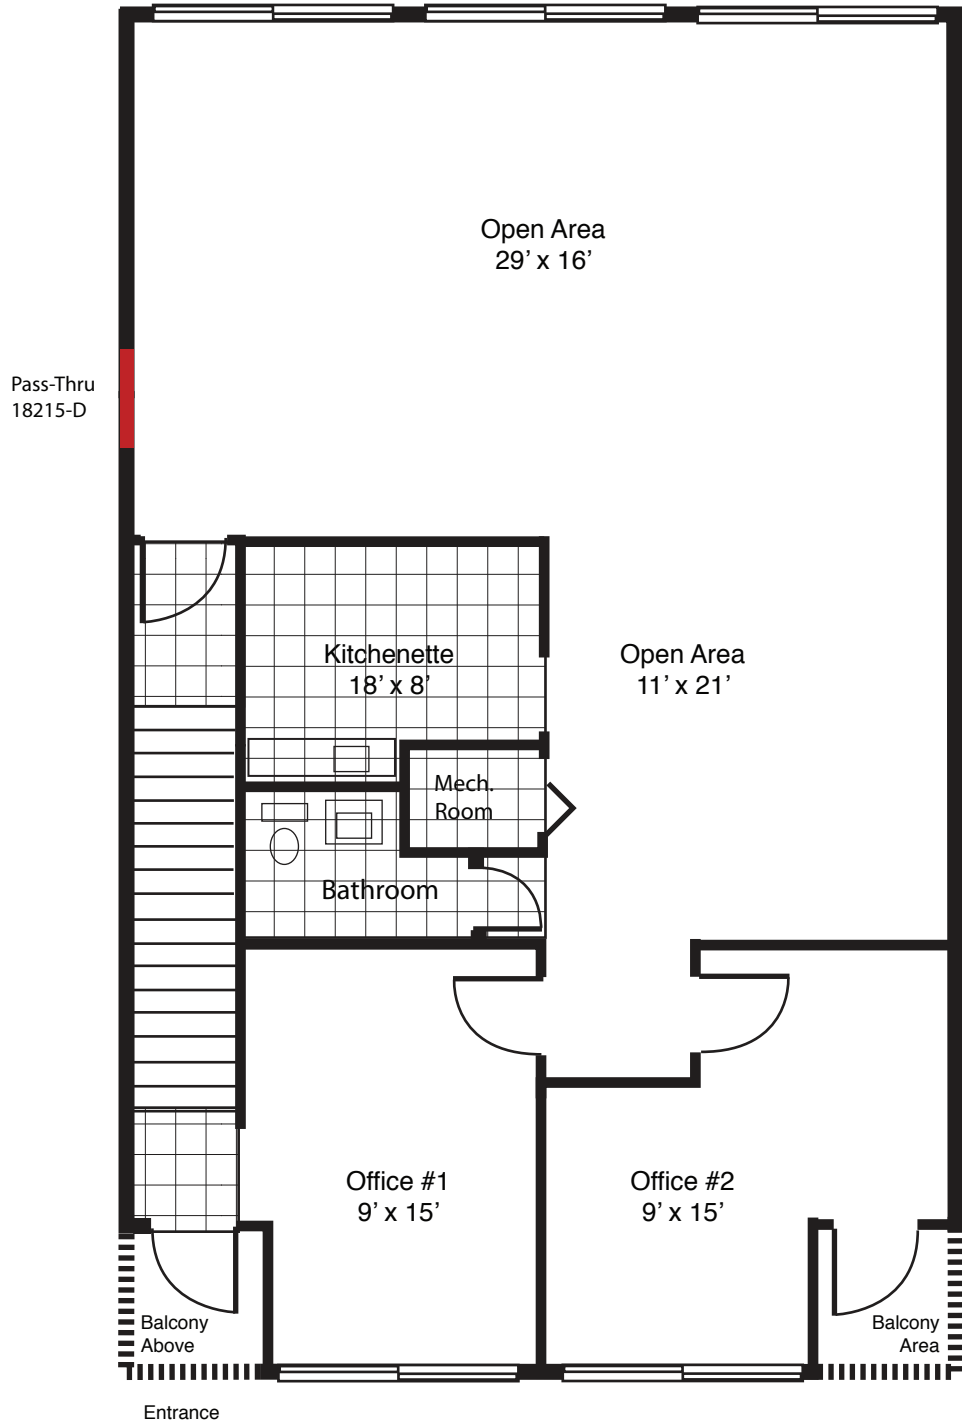

**Flower Hill Professional Center**

18213-D Flower Hill Way

Upper Level Unit  
Square Feet: 1575  
Office Space

For Leasing Information Contact:

Brian Pettit

301-975-1020, Ext. 402

Details and dimensions on floor plans are approximate and subject to change without notice.