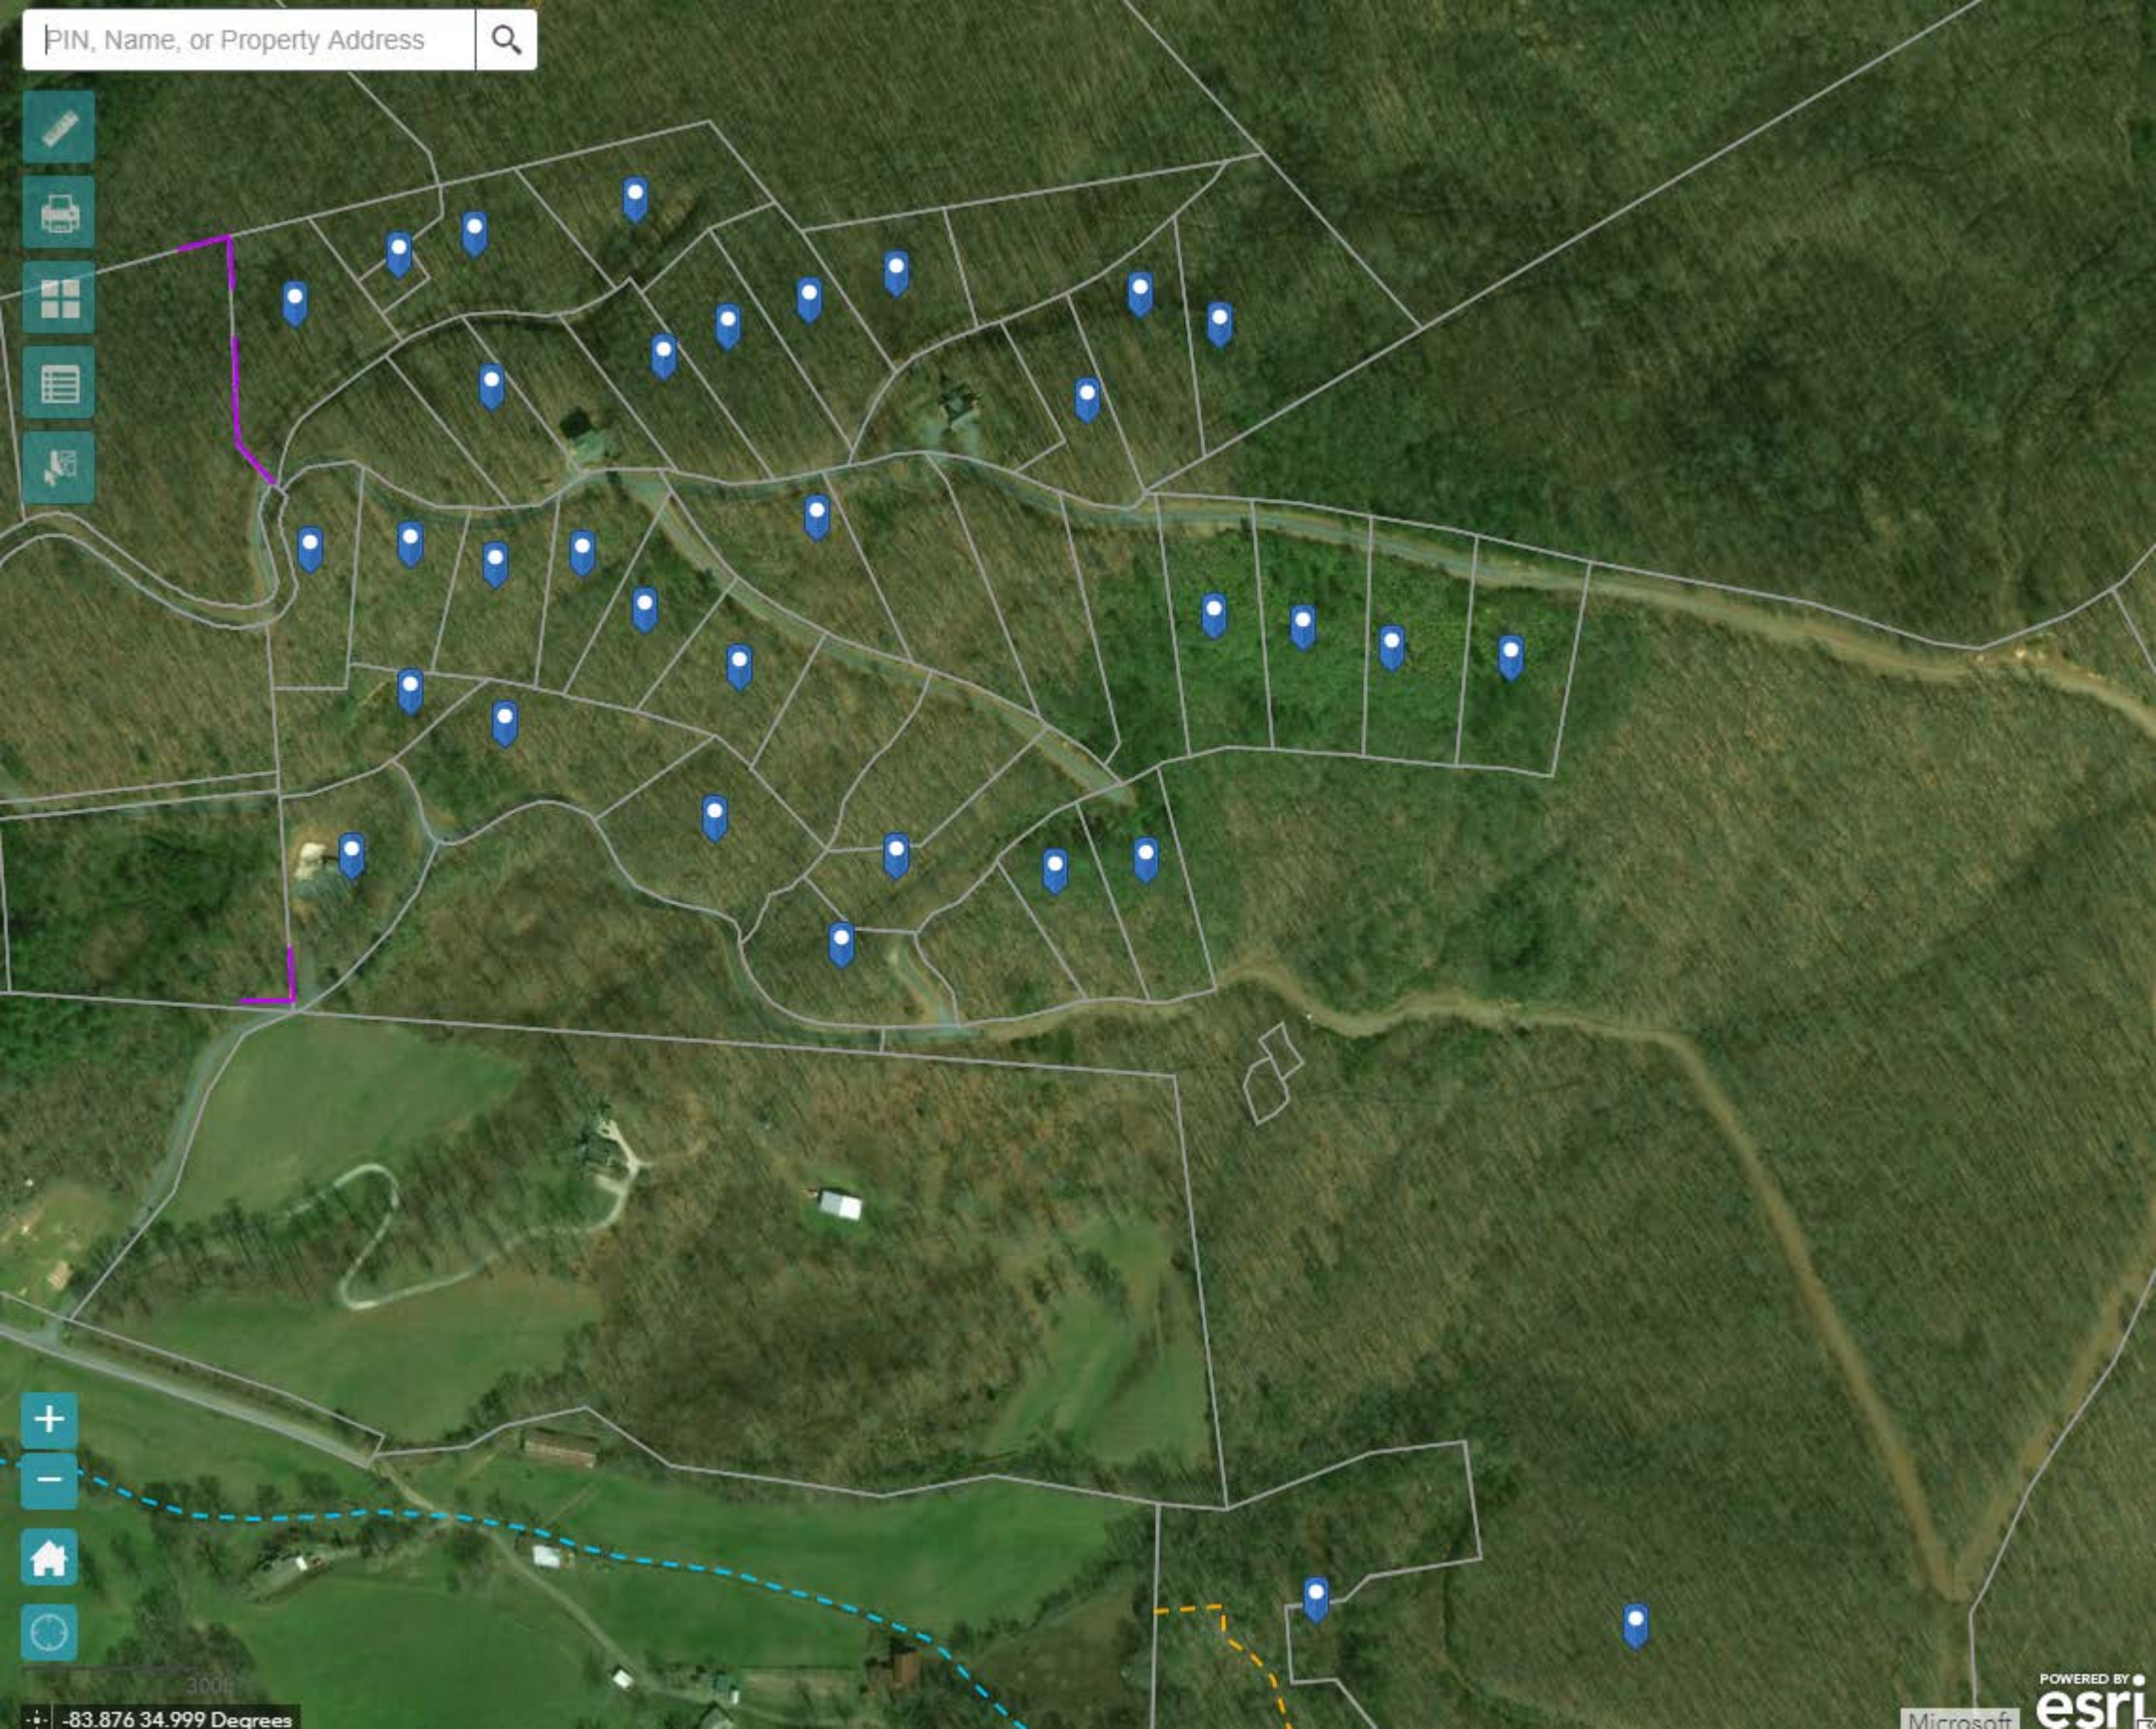

PIN, Name, or Property Address

300ft
-83.876 34.999 Degrees