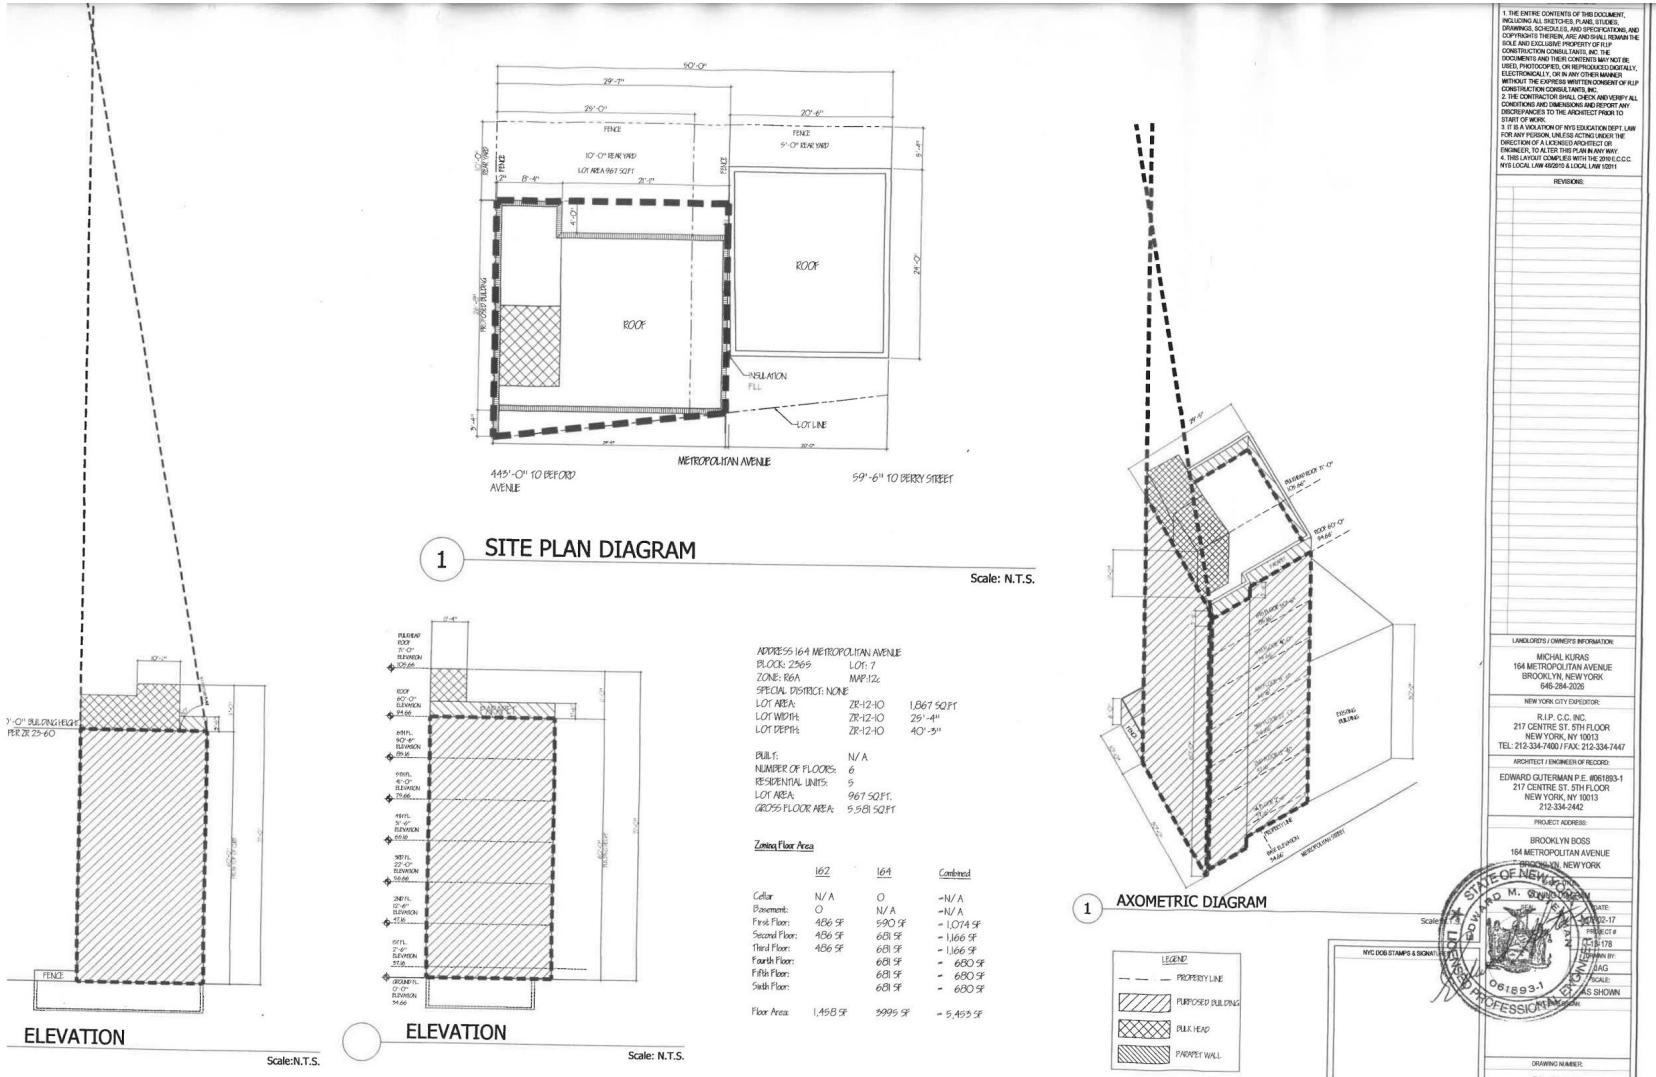

164 Metropolitan Ave - Zoning Analysis and architect certification

Michal Kuras Team INC.
C: 646.284.2026 E: michalkuras8@gmail.com