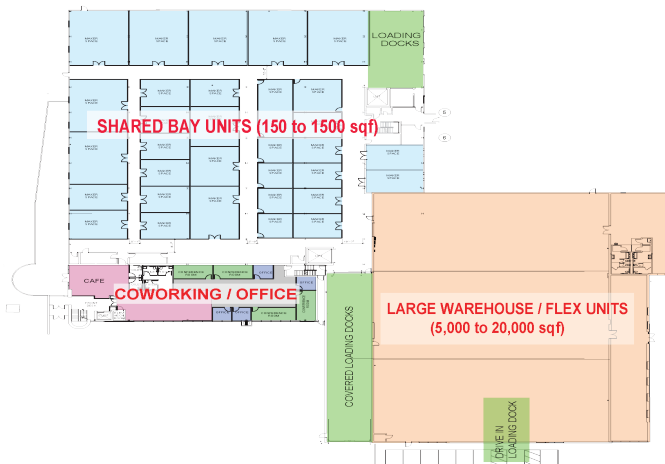

Shared desks, phone booths & café lounge.

Flex Spaces / Warehouse units

Storage, assembly & shipping — 5K to 20K sqft.

5K-20K sqft

Shared-Bay, Warehouses, or Flex spaces from 5K to 20Ksqf

Office Suites

Private office suites for 1 to 15 people

- 10 minutes to downtown Boston
- Adjacent to Assembly Row & Orange Line
- Ample on-site parking
- Major highway access

READY TO MOVE IN?

Contact us to schedule a tour and find your perfect space.

info@warestreetworks.com

BUILDING DETAILS

- ⊕ Ceiling Hights: 18' to the joist, 20' to the deck
- ⊕ Loading docks: Two (2) covered loading, One (1) drive in overhead door, Four (4) tailboard docks
- ⊕ Permitted Uses: Warehousing, wholesale establishments, flex, light industrial, maker spaces.
- ⊕ Power Supply: Amps: 2,500 Volts: 480 Phase: 3 Wire: 4
- ⊕ Natural gas heating