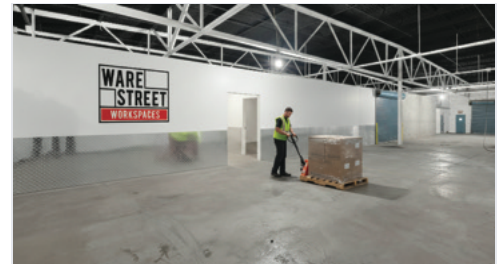

PRE-LEASING NOW

FLEXIBLE WORKSPACE DESIGNED FOR MODERN BUSINESS

Warehouse efficiency meets coworking energy

TURNKEY SPACES ALL UNDER ONE ROOF

Offices

Private offices & conference rooms with 24/7 access.

Coworking

Shared desks, phone booths & café lounge.

Flex Spaces / Warehouse units

Storage, assembly & shipping — 5K to 20K sqft.

5K-20K sqft

Shared-Bay, Warehouses, or Flex spaces from 5K to 20Ksqf

Office Suites

Private office suites for 1 to 15 people

Ship & Receive

Serviced shipping and receiving, shared or private loading docks

Coworking

Day passes, members events, A/V conference rooms

WHY WARE STREET?

-  24/7 secure building access
-  On-site parking included
-  Conference rooms available
-  Café & break lounge
-  High-speed fiber internet
-  Loading docks & drive-in
-  Flexible lease terms
-  Mail & package handling

BUILDING DETAILS

- ⊕ Ceiling Hights: 18' to the joist, 20' to the deck
- ⊕ Loading docks: Two (2) covered loading, One (1) drive in overhead door, Four (4) tailboard docks
- ⊕ Permitted Uses: Warehousing, wholesale establishments, flex, light industrial, maker spaces.
- ⊕ Power Supply: Amps: 2,500 Volts: 480 Phase: 3 Wire: 4
- ⊕ Natural gas heating