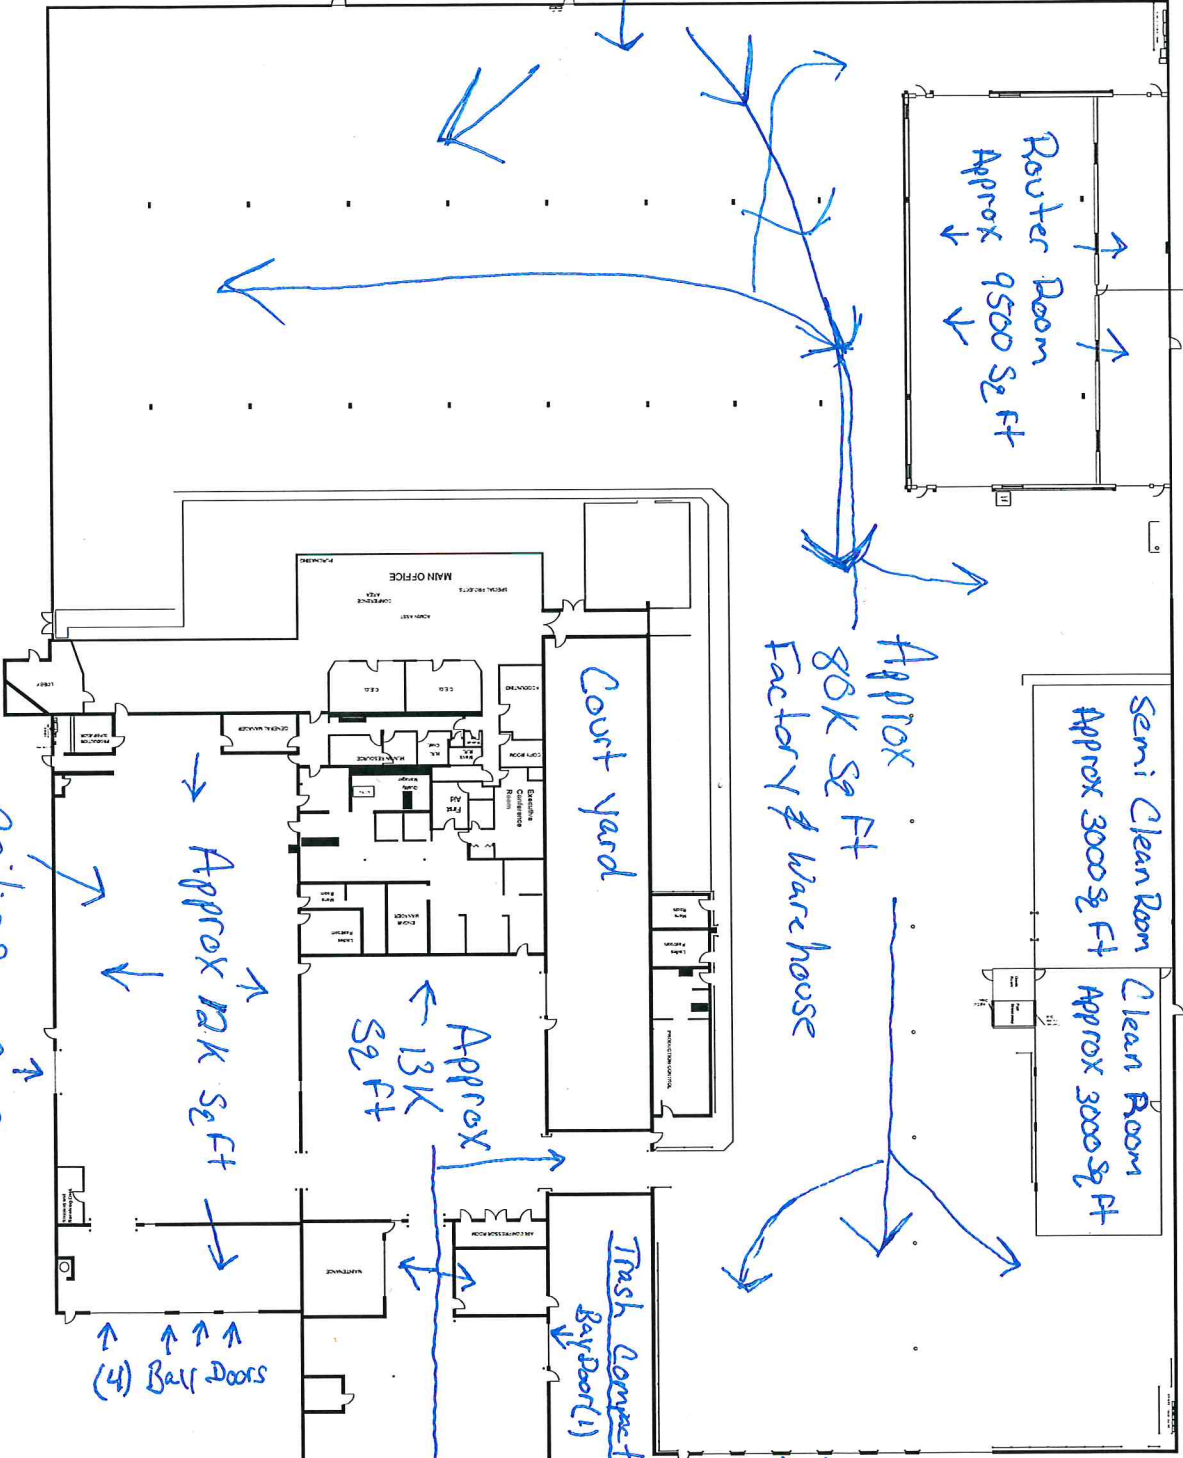

Approx 8K Sq Ft in office space  
Upper & lower level

Ceiling Height  
24'-26"  
Incross  
of  
Approx  
Section

Ceiling Height  
16'-20'  
Bay Door (1)

Single Bay Door (5)  
Dock Height  
Double Bay Door (1)  
Dock Height

(4) Bay Doors

Bay Door (1)

Trash Compactor Bay Door (1)

Approx 13K Sq Ft

Approx 12K Sq Ft

Approx 8K Sq Ft  
Factory & Warehouse

Semi Clean Room  
Approx 3000 Sq Ft

Clean Room  
Approx 3000 Sq Ft

Router Room  
Approx 9500 Sq Ft

Court yard

MAIN OFFICE

Car Buildings Approx  
4K Sq Ft with 4 Bay Doors in back