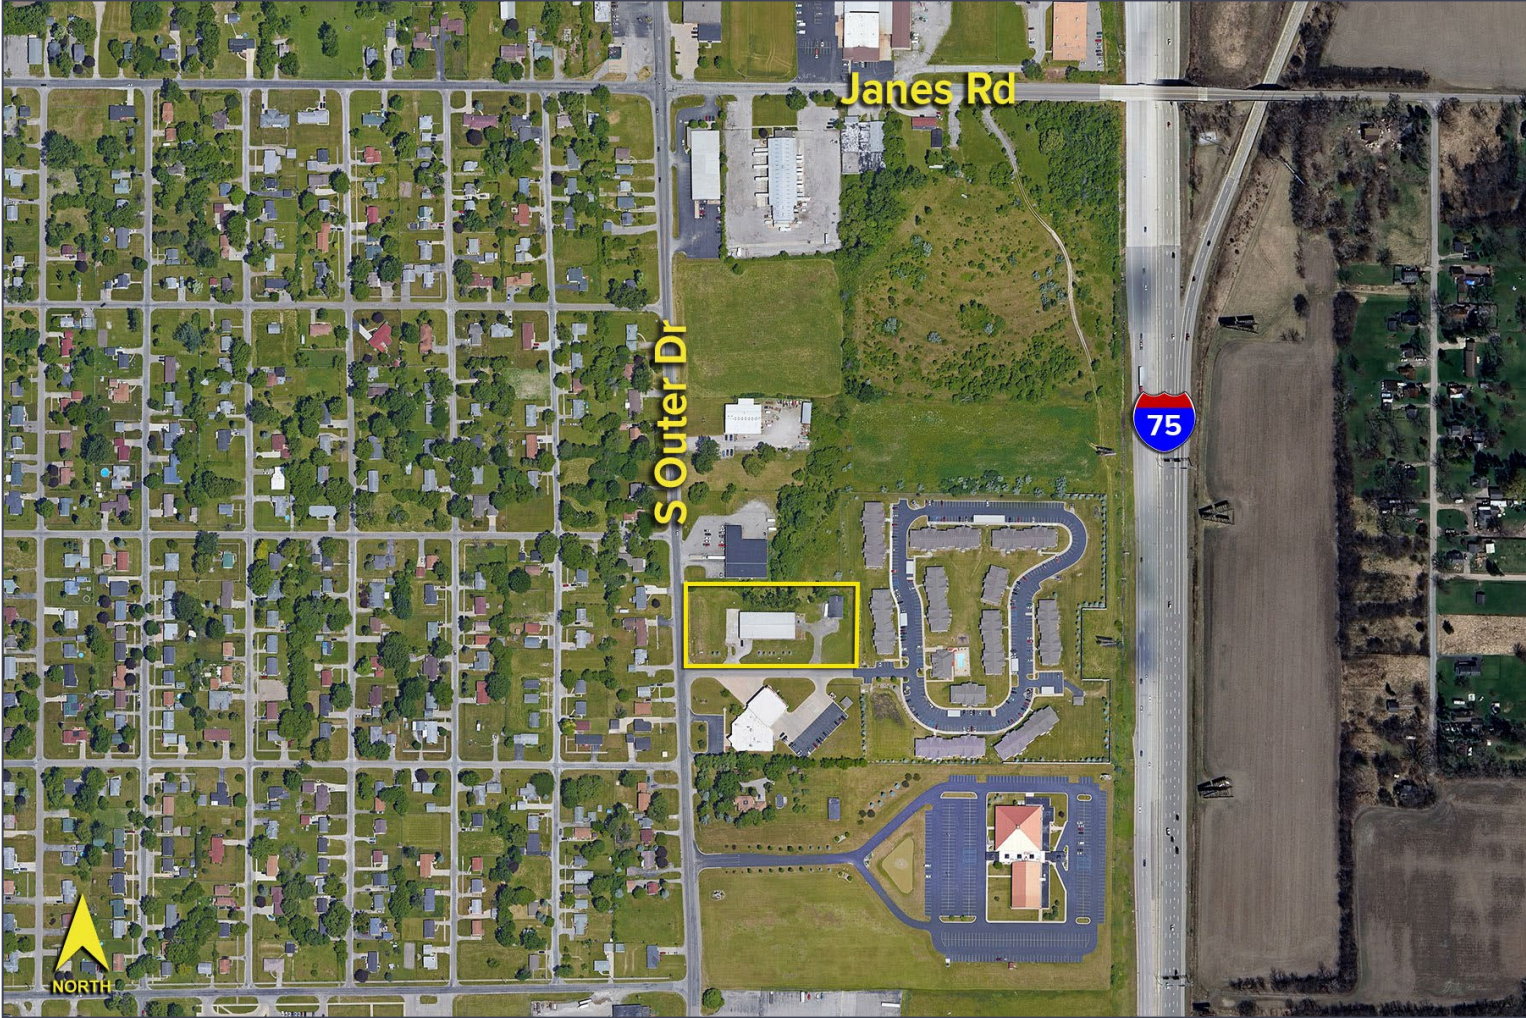

600 S. Outer Dr. –Saginaw, Michigan

Industrial For Sale

14,400
Square Feet
AVAILABLE

Aerial

For more information, please contact:

MARVIN PETROUS
(248) 359 0647

JOE RIZQALLAH
(616) 235 6007

JACK TOWNSEND
(248) 948 0115

SIGNATURE ASSOCIATES
One Towne Square, Suite 1200
Southfield, MI 48076
www.signatureassociates.com

Information is subject to verification and no liability for errors or omissions is assumed. Price is subject to change and listing withdrawal.