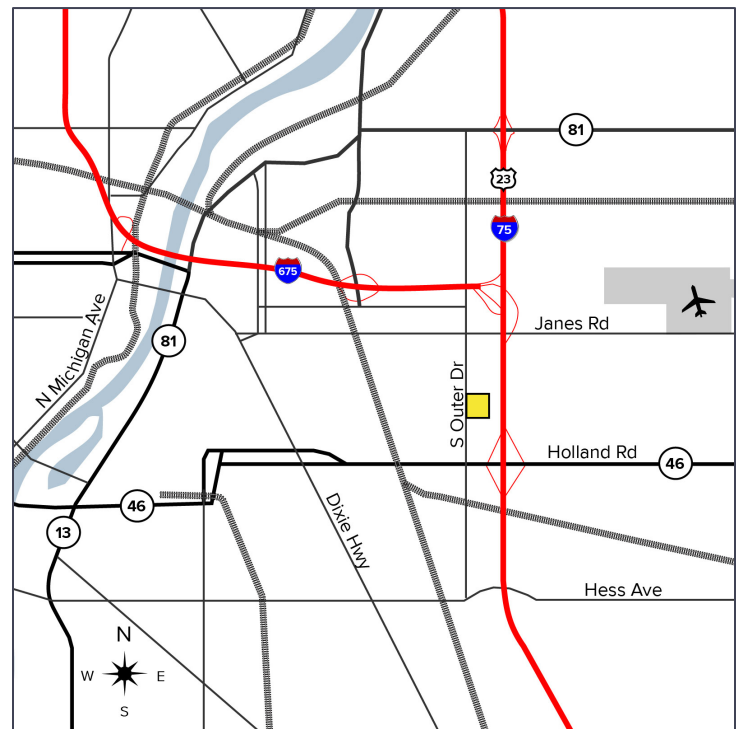

600 S. OUTER DRIVE
SAGINAW, MICHIGAN

INDUSTRIAL FOR SALE
14,400 Square Feet Available

**SIGNATURE
ASSOCIATES**
KNOW SIGNATURE | KNOW RESULTS

FORMER GRANITE COMPANY

PROPERTY FEATURES

- 14,400 square feet available
- 1,000 square feet office
- 10' – 14' clear height
- (2) 16' x 13', 10' x 10' grade level doors
- (1) truckwell
- Freestanding building (12,000 sq. ft.) along with (2,400 sq. ft.) pole barn on the property
- Excellent for many uses
- Trench drain length of building, has drive-thru capability, camera system in place, good outside lighting
- Next to fire department, near MBS International Airport and within minutes of I-75
- Sale Price: \$329,000 (\$22.85/sq.ft.)