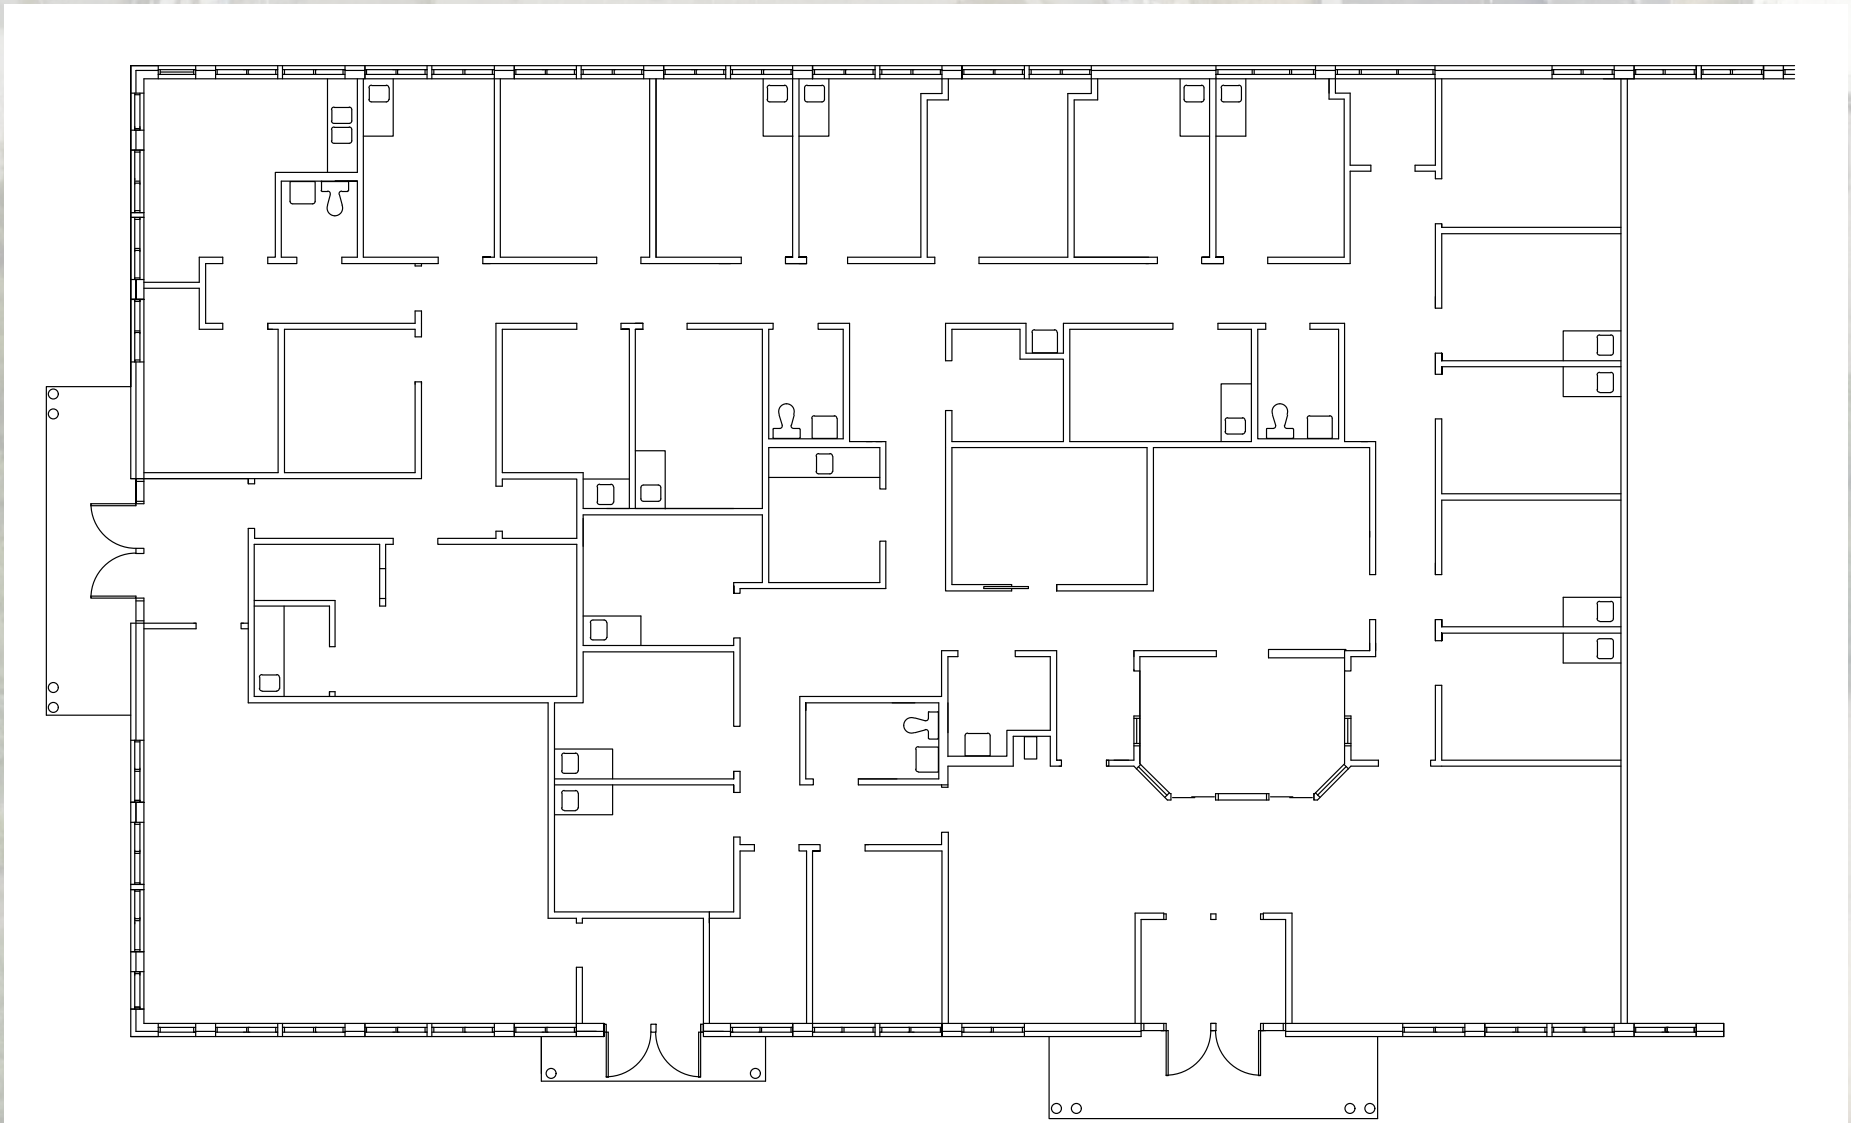

FOR LEASE
GLEN RIDGE OFFICE PARK

**OFFICE /
MEDICAL SPACE**

14200- 14300 RIDGE ROAD | NORTH ROYALTON, OH