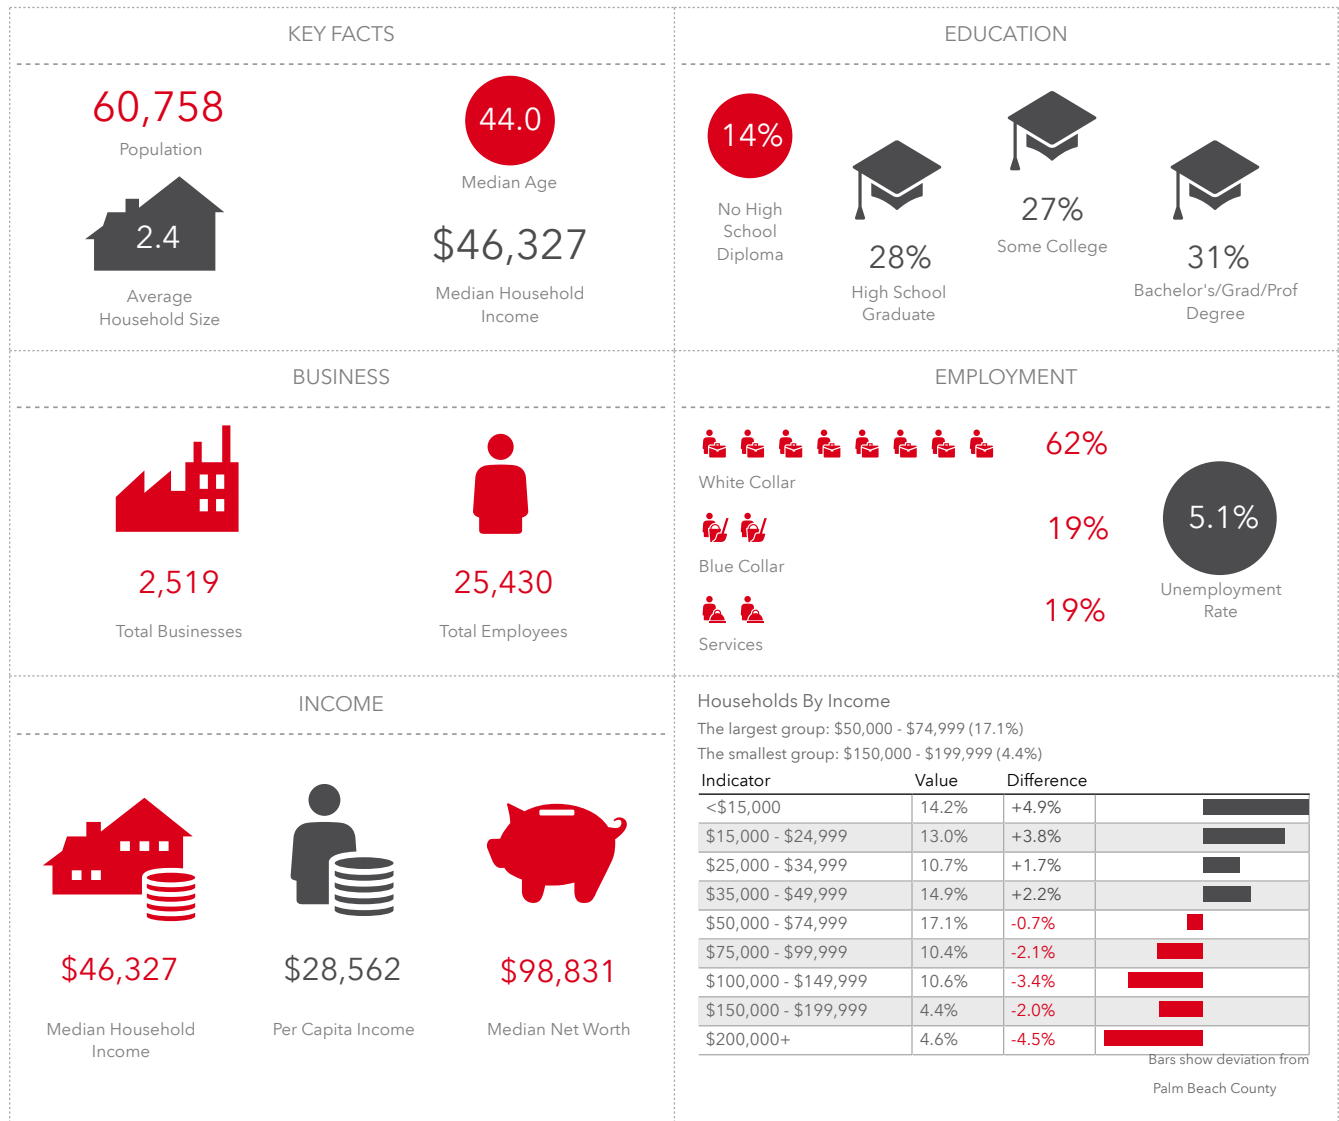

KEY FACTS

Golden Shoppes
7710-7800 Okeechobee Blvd | West Palm Beach, FL 33411

Golden Shoppes
Latitude: 26.70825
Longitude: -80.16424

Key Facts

7800 Okeechobee Blvd, West Palm Beach, Florida, 33411 (3 miles)
7800 Okeechobee Blvd, West Palm Beach, Florida, 33411
Ring of 3 miles