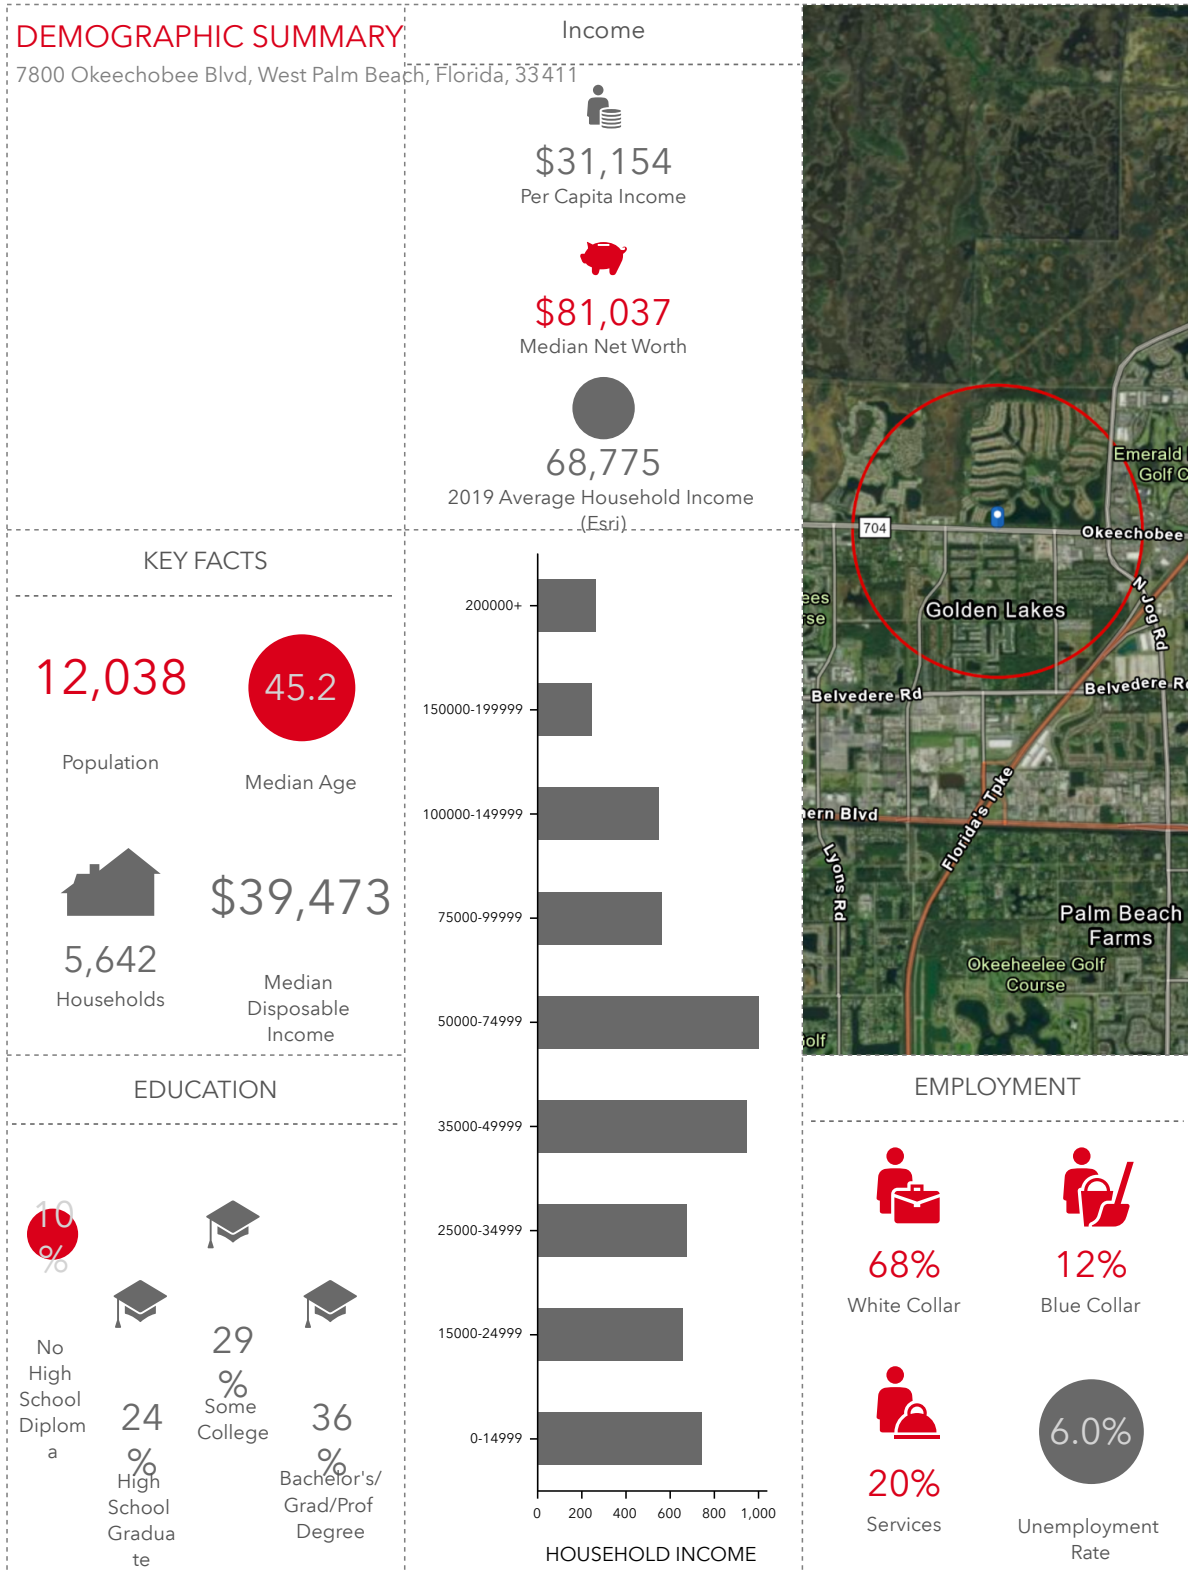

DEMOGRAPHICS

Golden Shoppes
7710-7800 Okeechobee Blvd | West Palm Beach, FL 33411

Demographic Summary

7800 Okeechobee Blvd, West Palm Beach, Florida, 33411 (1 mile)
7800 Okeechobee Blvd, West Palm Beach, Florida, 33411
Ring of 1 mile

Golden Shoppes
Latitude: 26.70825
Longitude: -80.16424