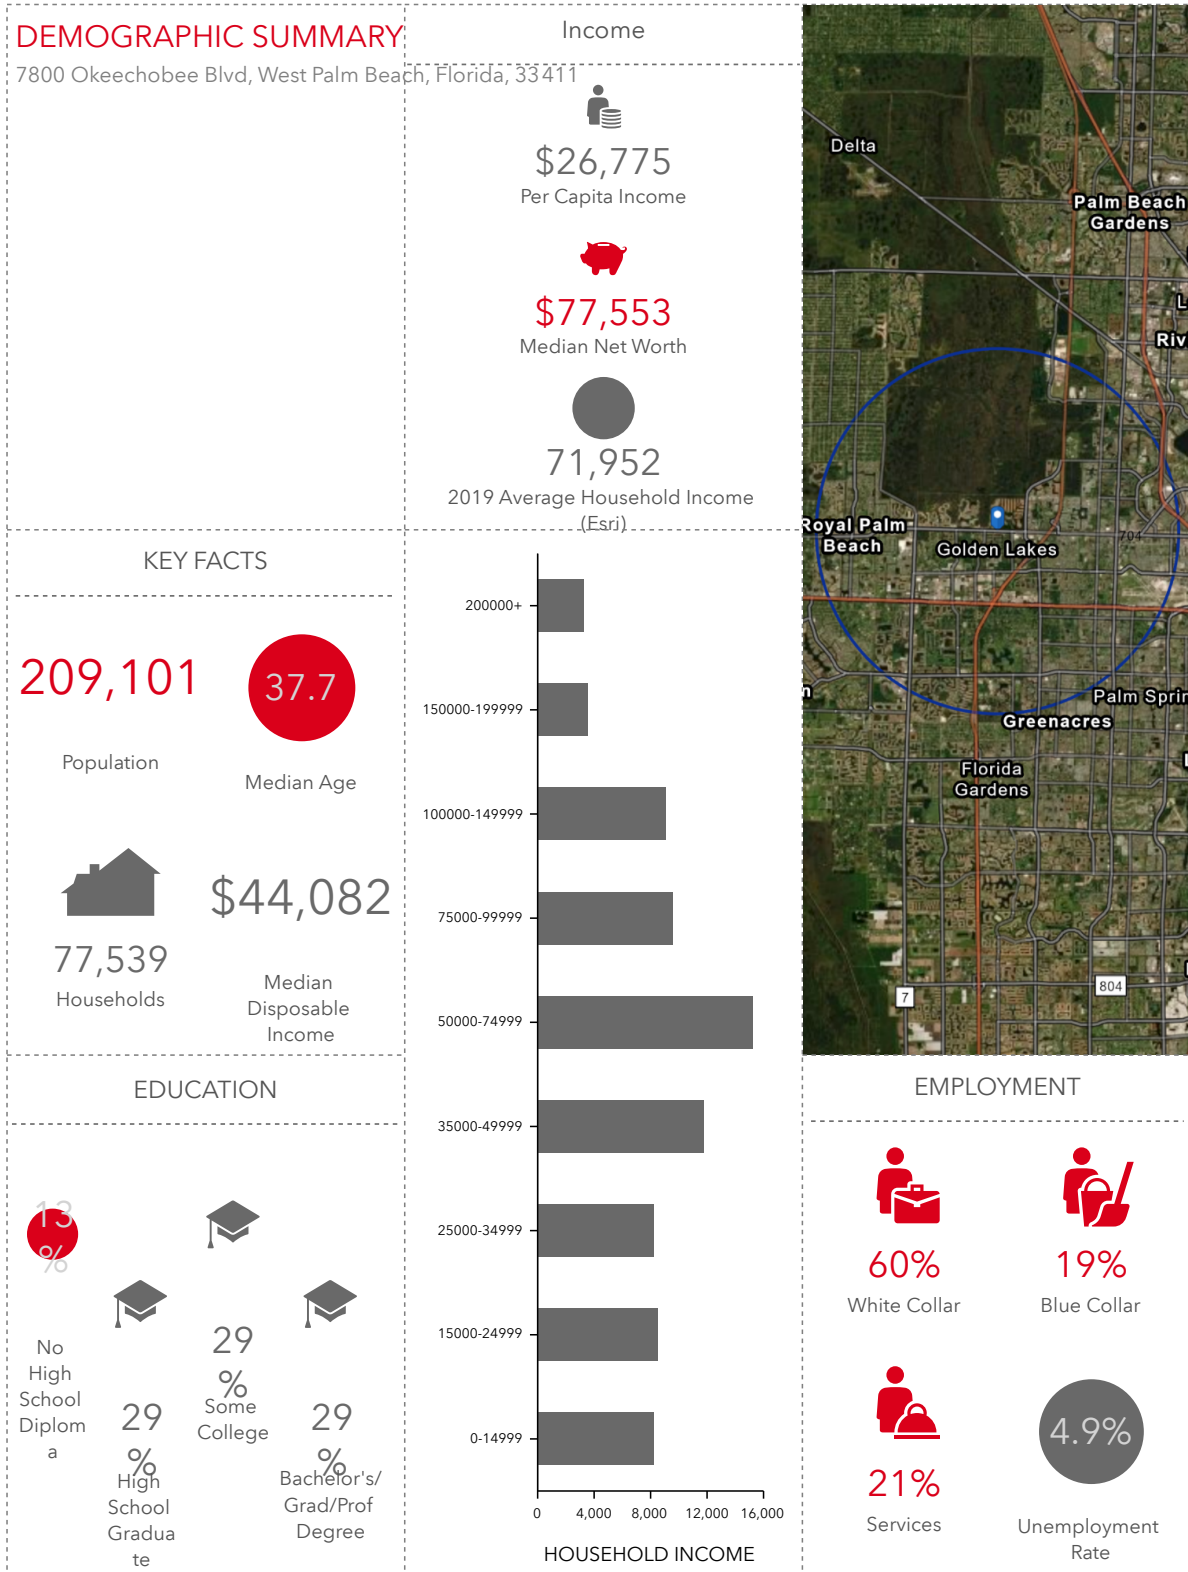

Golden Shoppes
Latitude: 26.70825
Longitude: -80.16424

DEMOGRAPHICS

Golden Shoppes
7710-7800 Okeechobee Blvd | West Palm Beach, FL 33411

Demographic Summary

7800 Okeechobee Blvd, West Palm Beach, Florida, 33411 (5 miles)
7800 Okeechobee Blvd, West Palm Beach, Florida, 33411
Ring of 5 miles

Golden Shoppes
Latitude: 26.70825
Longitude: -80.16424

KEY FACTS

Golden Shoppes
7710-7800 Okeechobee Blvd | West Palm Beach, FL 33411

Golden Shoppes
Latitude: 26.70825
Longitude: -80.16424

Key Facts

7800 Okeechobee Blvd, West Palm Beach, Florida, 33411 (1 mile)
7800 Okeechobee Blvd, West Palm Beach, Florida, 33411
Ring of 1 mile

TRAFFIC COUNT

Golden Shoppes
7710-7800 Okeechobee Blvd | West Palm Beach, FL 33411

Traffic Count Map

7800 Okeechobee Blvd, West Palm Beach, Florida, 33411
Rings: 1, 3, 5 mile radii

Prepared by Esri
Latitude: 26.70825
Longitude: -80.16424

- Average Daily Traffic Volume**
- ▲ Up to 6,000 vehicles per day
 - ▲ 6,001 - 15,000
 - ▲ 15,001 - 30,000
 - ▲ 30,001 - 50,000
 - ▲ 50,001 - 100,000
 - ▲ More than 100,000 per day

Source: ©2019 Kalibrate Technologies (Q1 2019).