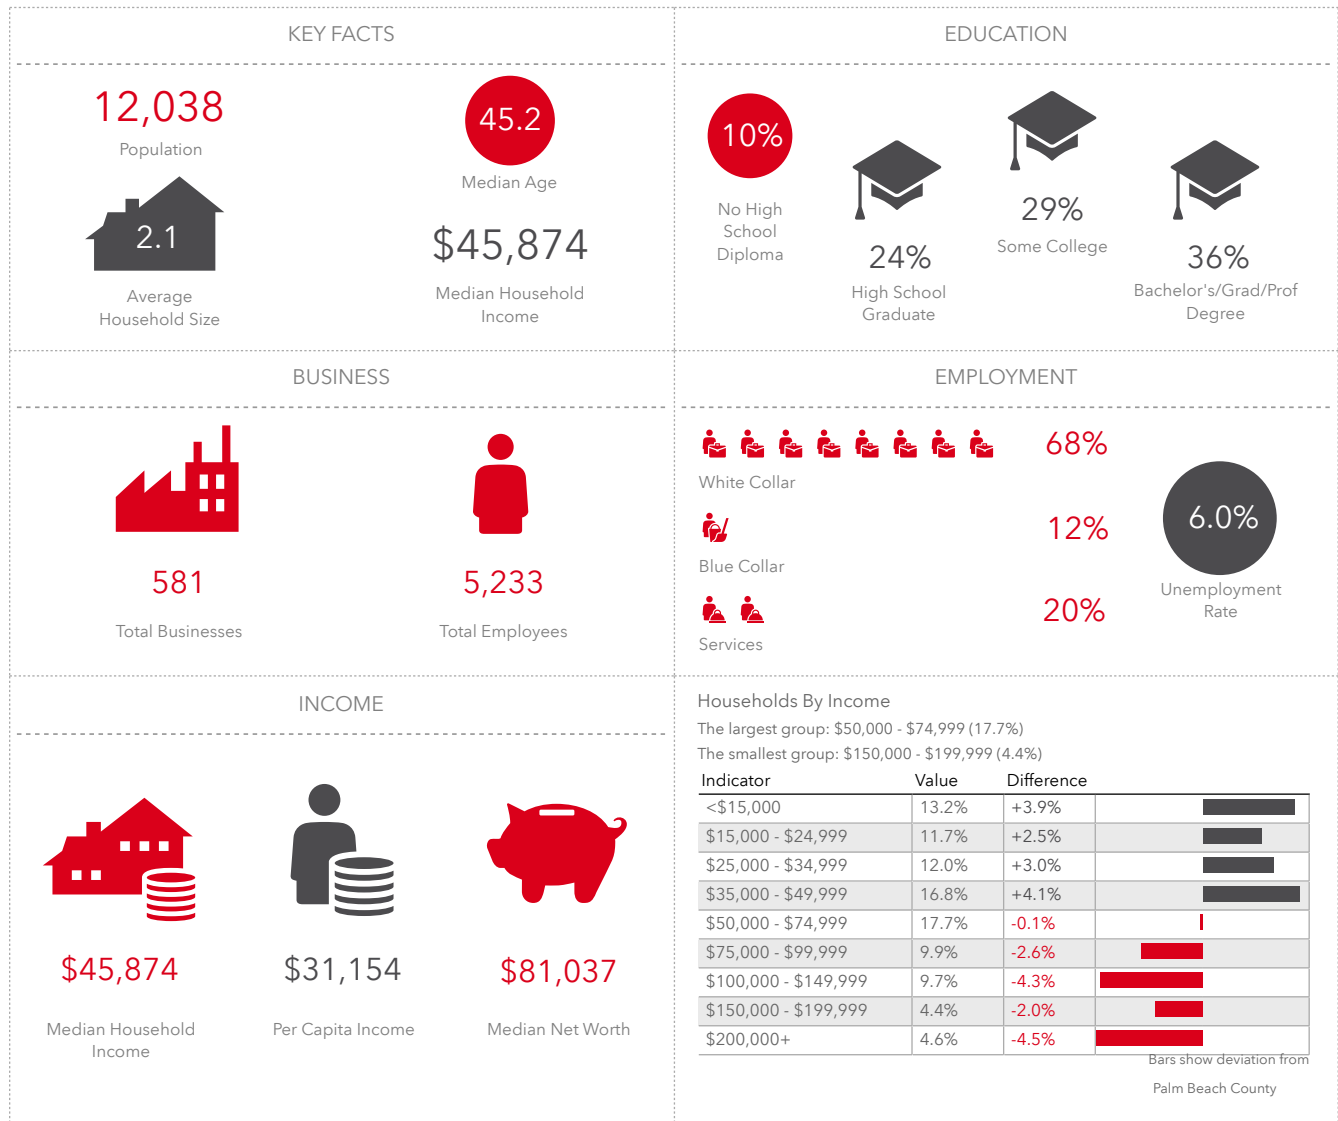

Golden Shoppes
Latitude: 26.70825
Longitude: -80.16424

KEY FACTS

Golden Shoppes
7710-7800 Okeechobee Blvd | West Palm Beach, FL 33411

Golden Shoppes
Latitude: 26.70825
Longitude: -80.16424

Key Facts

7800 Okeechobee Blvd, West Palm Beach, Florida, 33411 (1 mile)
7800 Okeechobee Blvd, West Palm Beach, Florida, 33411
Ring of 1 mile