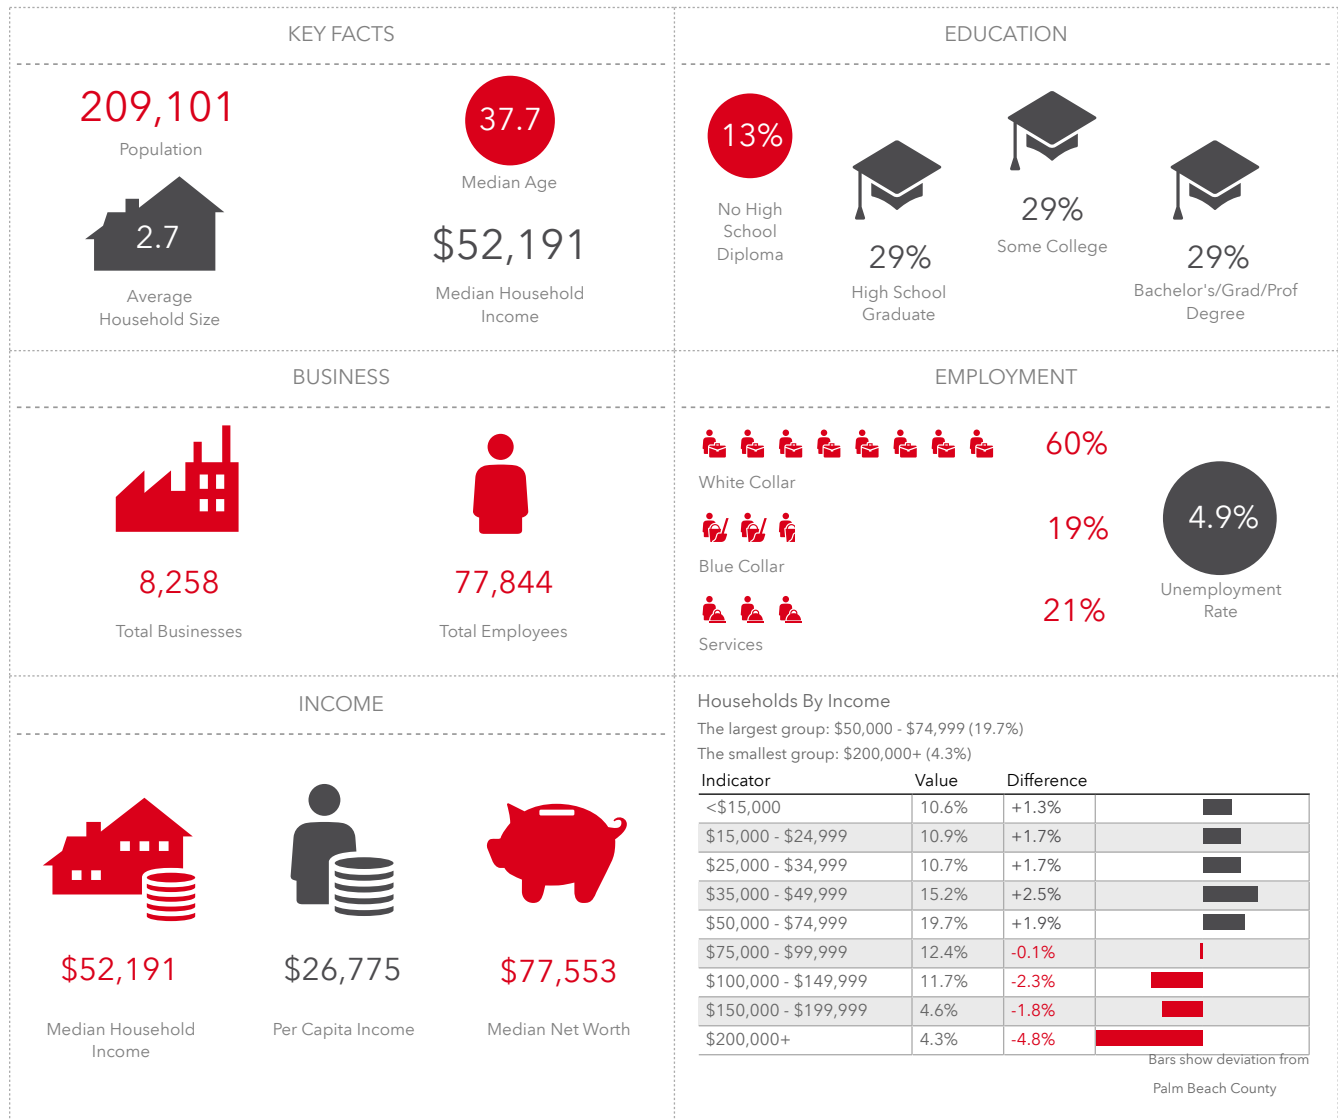

KEY FACTS

Golden Shoppes
7710-7800 Okeechobee Blvd | West Palm Beach, FL 33411

Golden Shoppes
Latitude: 26.70825
Longitude: -80.16424

Key Facts

7800 Okeechobee Blvd, West Palm Beach, Florida, 33411 (5 miles)
7800 Okeechobee Blvd, West Palm Beach, Florida, 33411
Ring of 5 miles