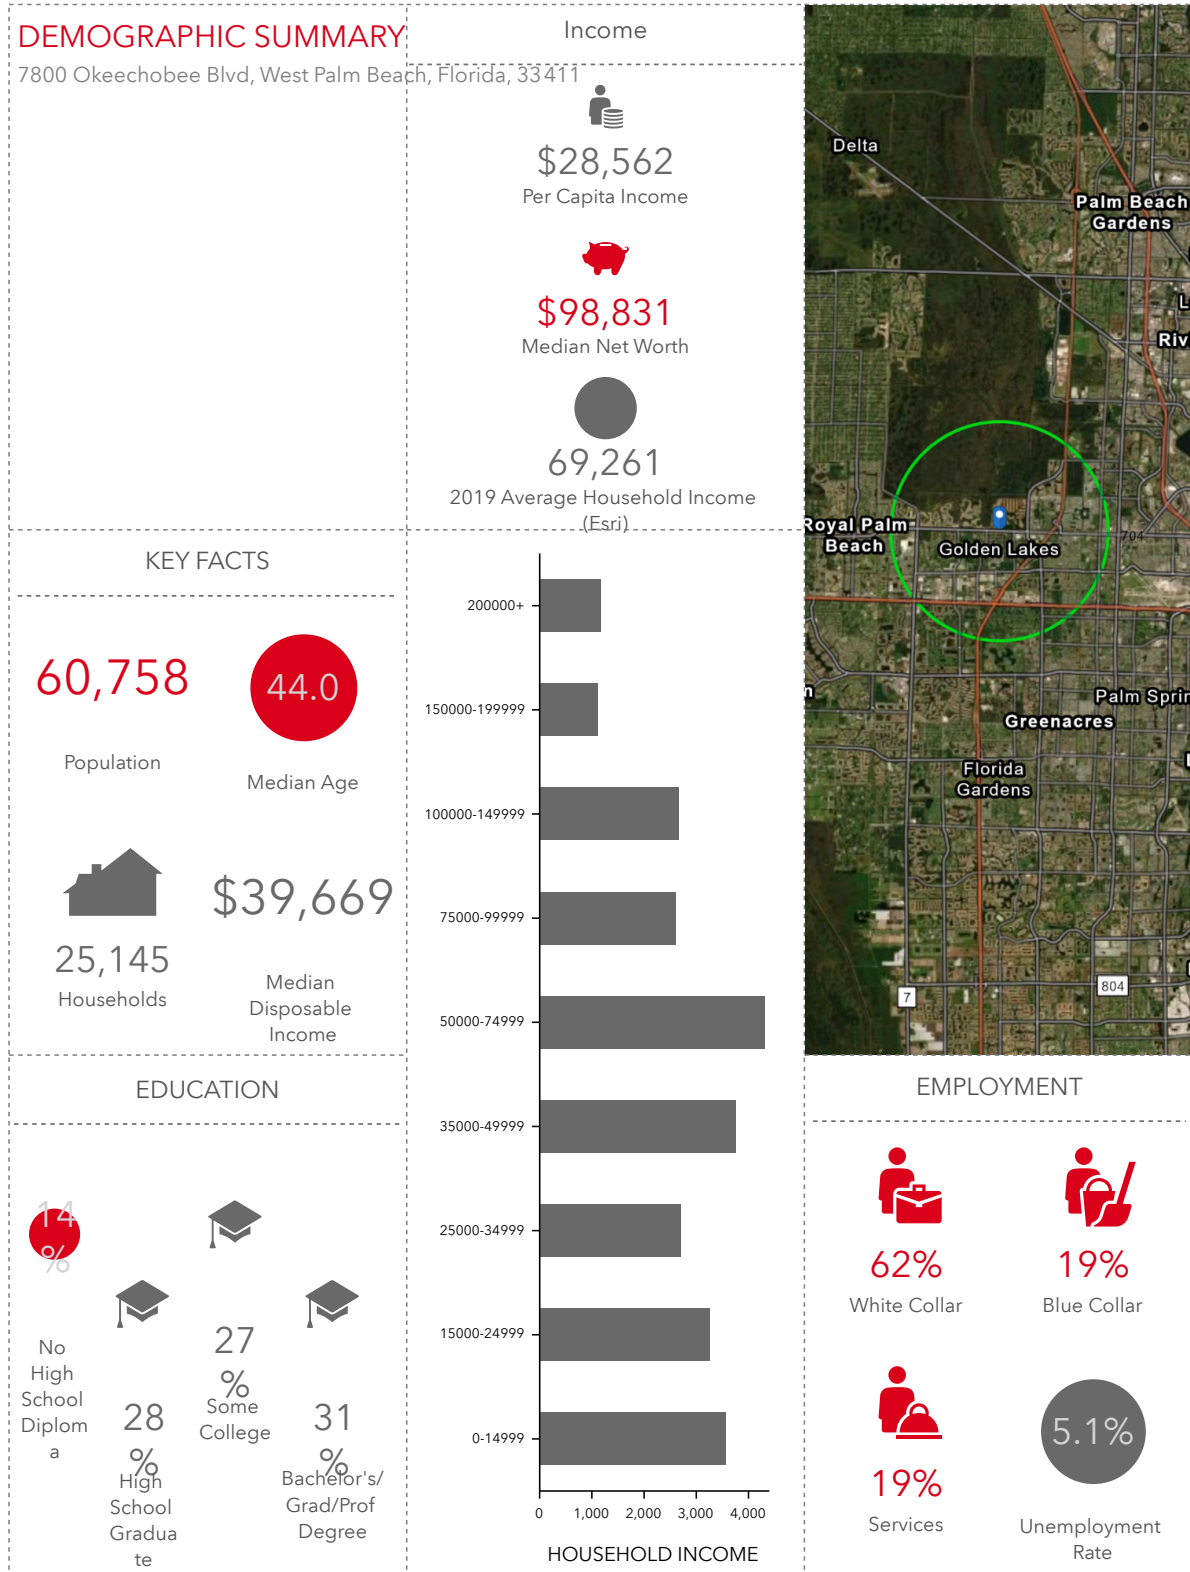

Golden Shoppes
Latitude: 26.70825
Longitude: -80.16424

DEMOGRAPHICS

Golden Shoppes
7710-7800 Okeechobee Blvd | West Palm Beach, FL 33411

Demographic Summary

7800 Okeechobee Blvd, West Palm Beach, Florida, 33411 (3 miles)
7800 Okeechobee Blvd, West Palm Beach, Florida, 33411
Ring of 3 miles

Golden Shoppes
Latitude: 26.70825
Longitude: -80.16424

DEMOGRAPHICS

Golden Shoppes
7710-7800 Okeechobee Blvd | West Palm Beach, FL 33411

Demographic Summary

7800 Okeechobee Blvd, West Palm Beach, Florida, 33411 (5 miles)
7800 Okeechobee Blvd, West Palm Beach, Florida, 33411
Ring of 5 miles

TRAFFIC COUNT

Golden Shoppes
7710-7800 Okeechobee Blvd | West Palm Beach, FL 33411

Traffic Count Map

7800 Okeechobee Blvd, West Palm Beach, Florida, 33411
Rings: 1, 3, 5 mile radii

Prepared by Esri
Latitude: 26.70825
Longitude: -80.16424

- Average Daily Traffic Volume**
- ▲ Up to 6,000 vehicles per day
 - ▲ 6,001 - 15,000
 - ▲ 15,001 - 30,000
 - ▲ 30,001 - 50,000
 - ▲ 50,001 - 100,000
 - ▲ More than 100,000 per day

Source: ©2019 Kalibrate Technologies (Q1 2019).