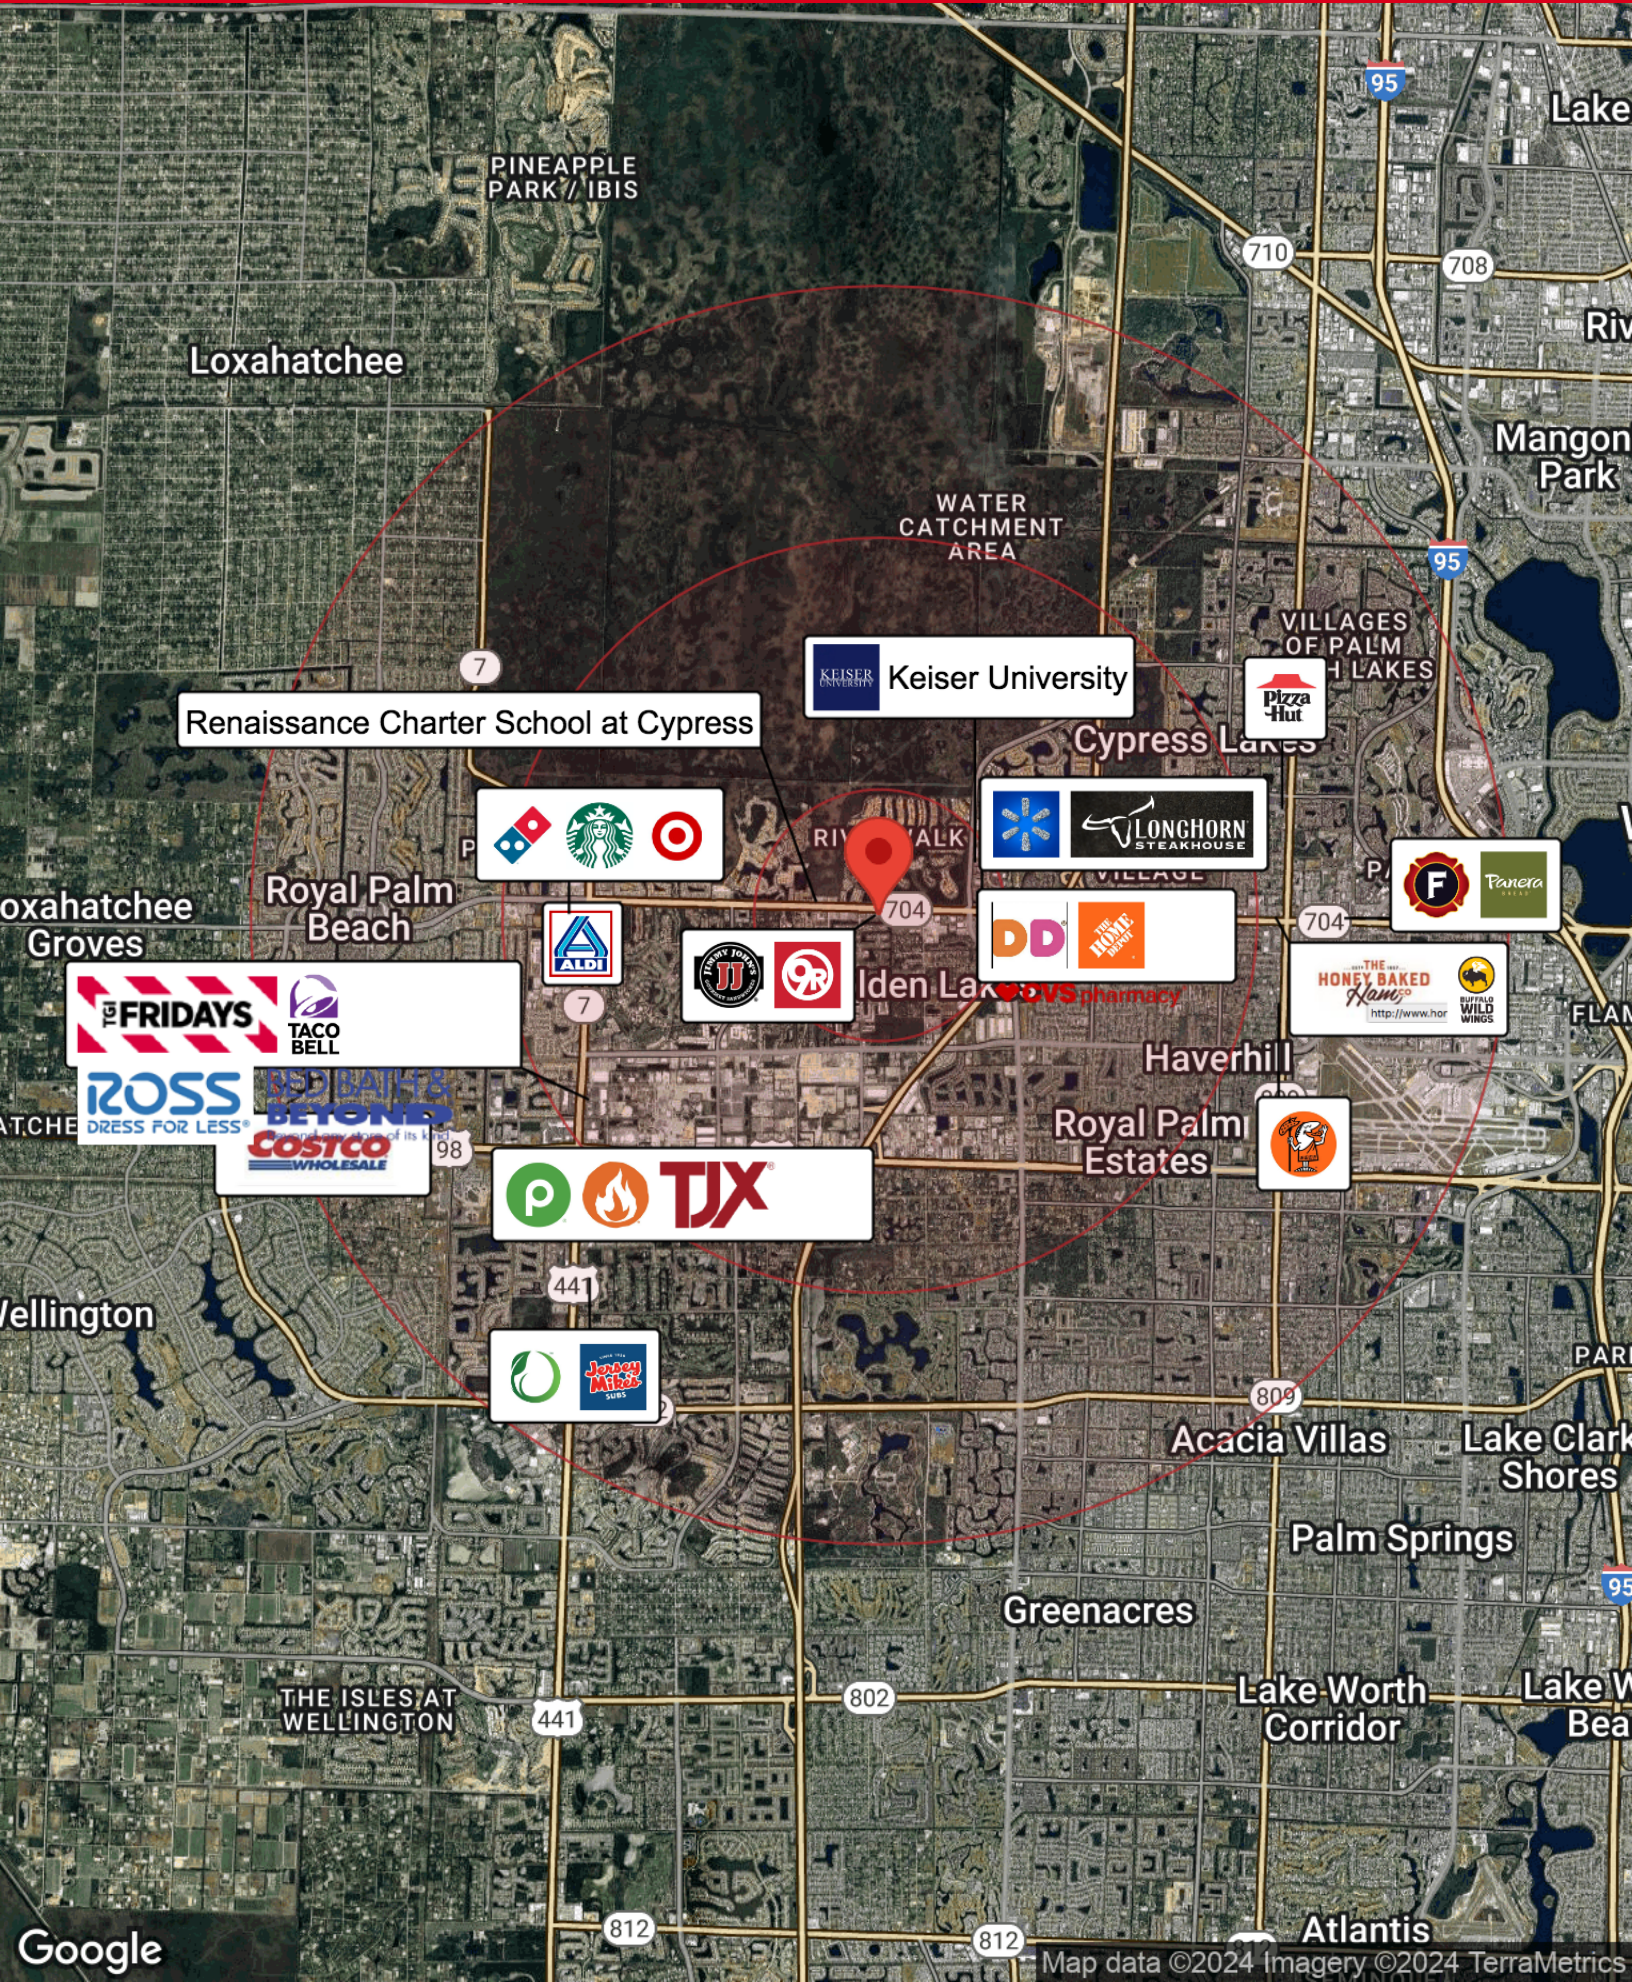

PROPERTY SUMMARY

Golden Shoppes
7710-7800 Okeechobee Blvd | West Palm Beach, FL 33411

Property Summary

Available SF	6,108
Lot Size	6.50 Acres
Property Type	Retail

Property Overview

2nd generation automotive space with 10 overhead doors with excellent visibility on Okeechobee Blvd!!

Location Overview

Located just West of the Florida Turnpike with 700 feet of frontage on the South side of Okeechobee Boulevard.

BUSINESS MAP

Golden Shoppes
7710-7800 Okeechobee Blvd | West Palm Beach, FL 33411

DEMOGRAPHICS

Golden Shoppes
7710-7800 Okeechobee Blvd | West Palm Beach, FL 33411

Demographic Summary

7800 Okeechobee Blvd, West Palm Beach, Florida, 33411 (1 mile)
7800 Okeechobee Blvd, West Palm Beach, Florida, 33411
Ring of 1 mile

Golden Shoppes
Latitude: 26.70825
Longitude: -80.16424

DEMOGRAPHICS

Golden Shoppes
7710-7800 Okeechobee Blvd | West Palm Beach, FL 33411

Demographic Summary

7800 Okeechobee Blvd, West Palm Beach, Florida, 33411 (3 miles)
7800 Okeechobee Blvd, West Palm Beach, Florida, 33411
Ring of 3 miles