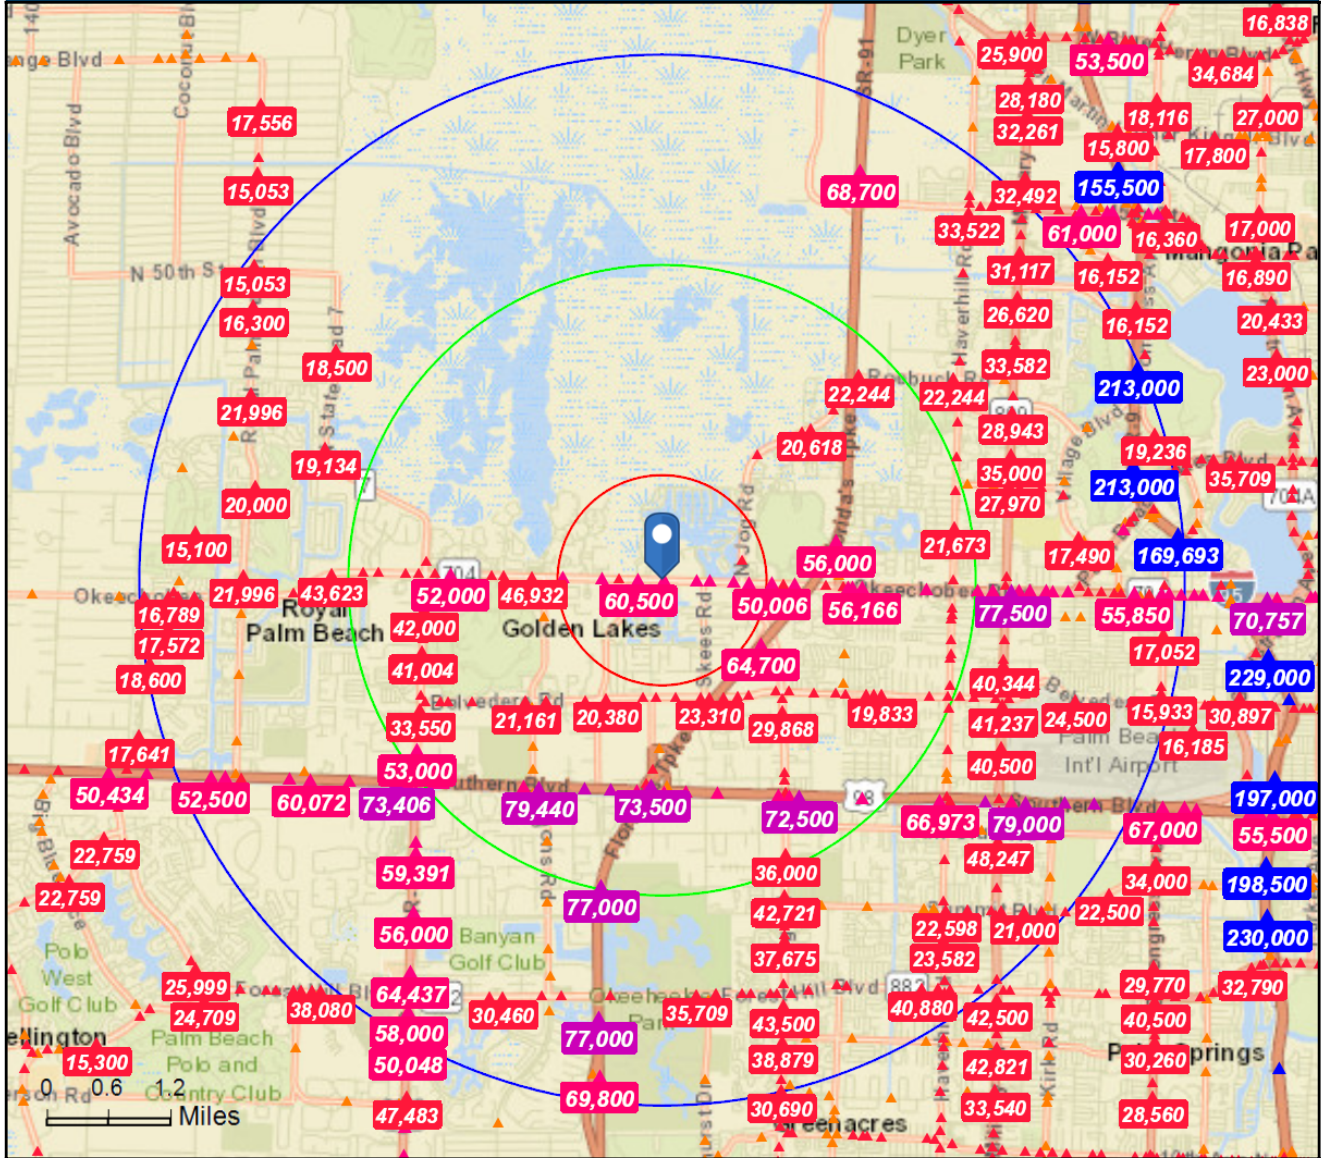

KEY FACTS

Golden Shoppes
7710-7800 Okeechobee Blvd | West Palm Beach, FL 33411

Golden Shoppes
Latitude: 26.70825
Longitude: -80.16424

Key Facts

7800 Okeechobee Blvd, West Palm Beach, Florida, 33411 (5 miles)
7800 Okeechobee Blvd, West Palm Beach, Florida, 33411
Ring of 5 miles

TRAFFIC COUNT

Golden Shoppes
7710-7800 Okeechobee Blvd | West Palm Beach, FL 33411

Traffic Count Map

7800 Okeechobee Blvd, West Palm Beach, Florida, 33411
Rings: 1, 3, 5 mile radii

Prepared by Esri
Latitude: 26.70825
Longitude: -80.16424

- Average Daily Traffic Volume**
- ▲ Up to 6,000 vehicles per day
 - ▲ 6,001 - 15,000
 - ▲ 15,001 - 30,000
 - ▲ 30,001 - 50,000
 - ▲ 50,001 - 100,000
 - ▲ More than 100,000 per day

Source: ©2019 Kalibrate Technologies (Q1 2019).