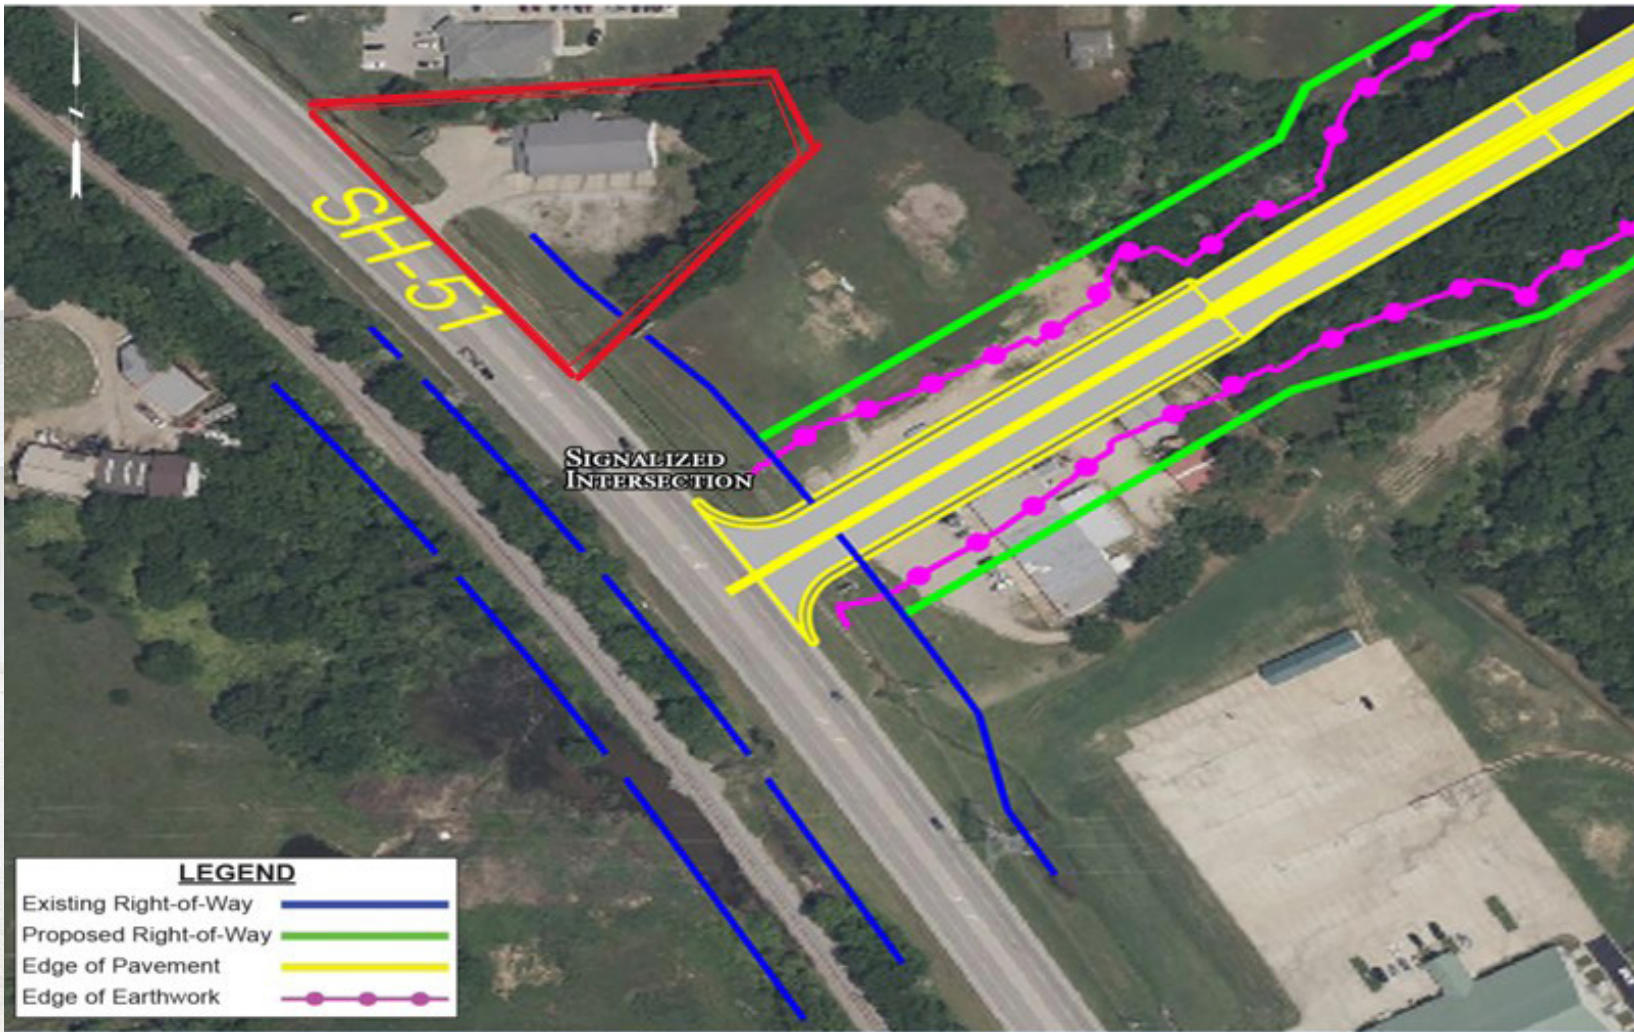

SH-51 CONNECTION WITH MUSKOGEE TURNPIKE (SH-351)

WAGONER COUNTY, OKLAHOMA

JP33806(04)

GAGE MARTIN • 918.688.4243
BARBARA MARTIN • 918.520.4342

PRIME COMMERCIAL OPPORTUNITY IN BROKEN ARROW/COWETA!

LOCATION, LOCATION, LOCATION

AT THE 2026 OKLAHOMA TURNPIKE EXIT, ONE MILE FROM THE SUPER WALMART.

VERSATILE SPACE

OVERING 5,640+ SQUARE FEET OF SPACE

ENDLESS POSSIBILITIES

THIS BUILDING IS PERFECT FOR RETAIL BUSINESSES.

DON'T MISS THIS OPPORTUNITY TO OWN A PIECE OF COMMERCIAL PROPERTY!