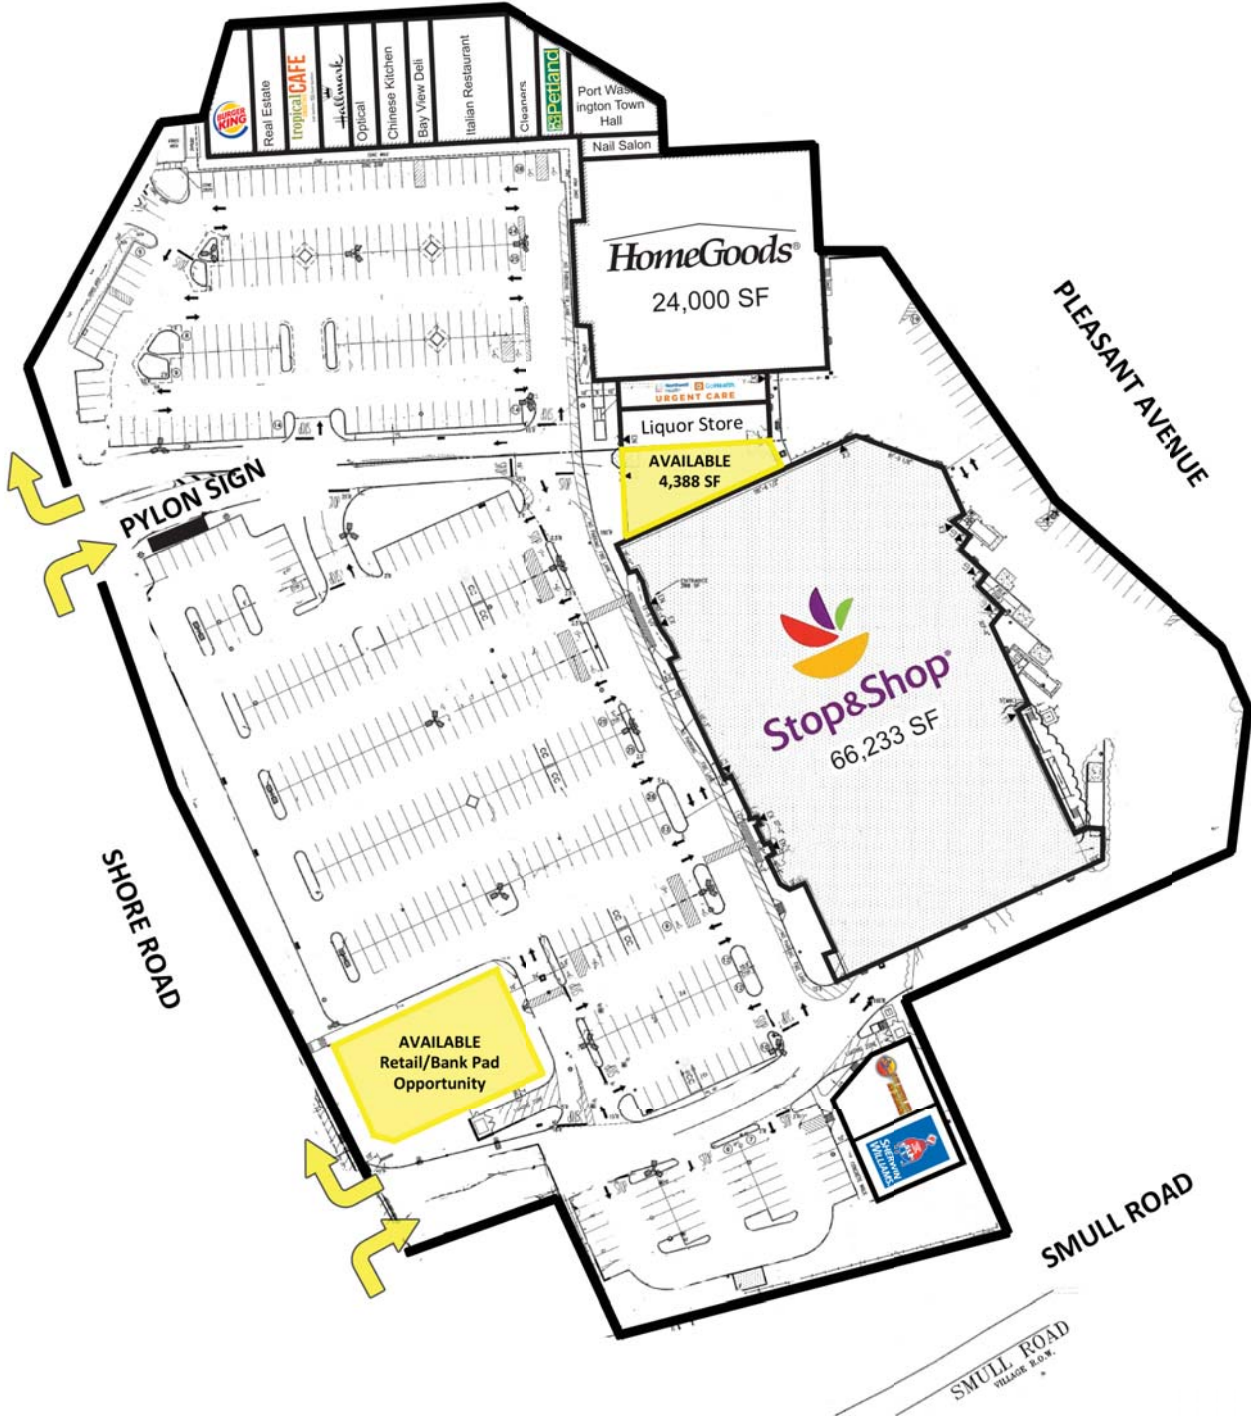

port washington, ny

65 shore road

For More Information:

George Skaliarinis | skaliarinis@sabre.life | T 516 874 8070 x1507
Mark Gallucci | gallucci@sabre.life | T 516 874 8070 x1508
Jayson Siano | siano@sabre.life | T 516 874 8070 x1501

sabre.life