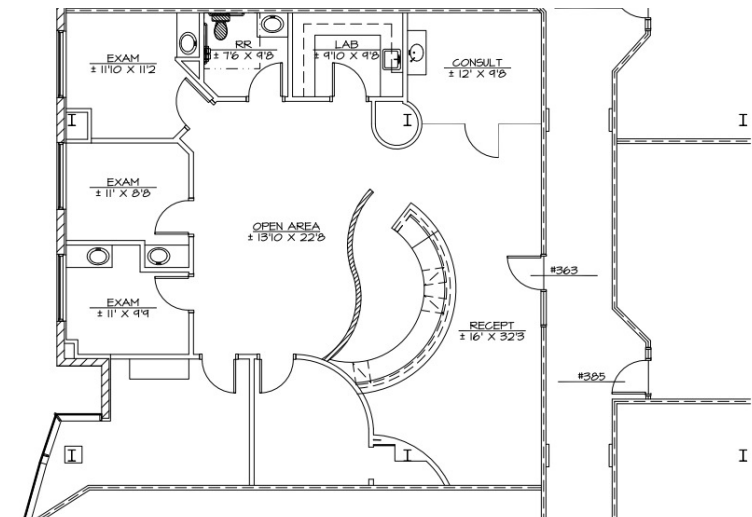

SPACES

- Suite 225
- Suite 307
- Suite 313
- Suite 363
- Suite 379
- Suite 385
- Suite 101

SPACE SIZE

- 2,524 SF
- 2,230 SF
- 4,640 SF
- 2,131 SF
- 1,729 SF
- 1,134 SF
- 1,881 SF

DESCRIPTION

- Built-out medical space
- Built-out medical space
- Built-out medical space
- Built-out medical space
- Built-out dental space
- Built-out medical office space

For Lease | McDowell Mountain Medical

9377 East Bell Road, Scottsdale, AZ 85260

Floor Plans

Suite 225; 2,525 Square Feet

Suite 307; 2,294 Square Feet

Suite 313; 4,737 Square Feet

For Lease | McDowell Mountain Medical

9377 East Bell Road, Scottsdale, AZ 85260

Floor Plans

Suite 101; 1,881 Square Feet

Suite 379; 1,729 Square Feet

Suite 385; 1,134 Square Feet

Suite 363; 2,131 Square Feet