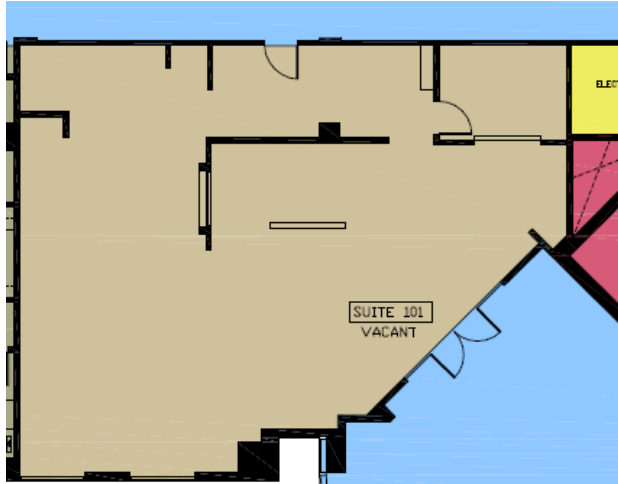

SPACES

- Suite 225
- Suite 307
- Suite 313
- Suite 363
- Suite 379
- Suite 385
- Suite 101

SPACE SIZE

- 2,524 SF
- 2,230 SF
- 4,640 SF
- 2,131 SF
- 1,729 SF
- 1,134 SF
- 1,881 SF

DESCRIPTION

- Built-out medical space
- Built-out medical space
- Built-out medical space
- Built-out medical space
- Built-out dental space
- Built-out medical office space

For Lease | McDowell Mountain Medical

9377 East Bell Road, Scottsdale, AZ 85260

Floor Plans

Suite 225; 2,525 Square Feet

Suite 307; 2,294 Square Feet

Suite 313; 4,737 Square Feet

For Lease | McDowell Mountain Medical

9377 East Bell Road, Scottsdale, AZ 85260

Floor Plans

Suite 101; 1,881 Square Feet

Suite 379; 1,729 Square Feet

Suite 385; 1,134 Square Feet

Suite 363; 2,131 Square Feet