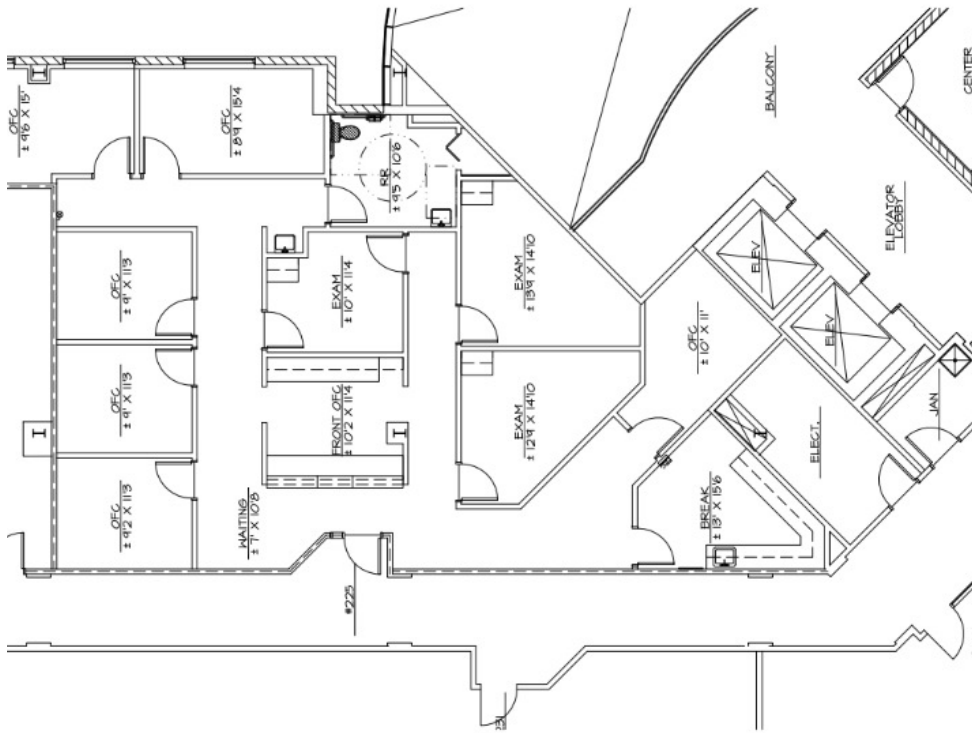

SPACES

- Suite 225
- Suite 307
- Suite 313
- Suite 363
- Suite 379
- Suite 385
- Suite 101

SPACE SIZE

- 2,524 SF
- 2,230 SF
- 4,640 SF
- 2,131 SF
- 1,729 SF
- 1,134 SF
- 1,881 SF

DESCRIPTION

- Built-out medical space
- Built-out medical space
- Built-out medical space
- Built-out medical space
- Built-out dental space
- Built-out medical office space

For Lease | McDowell Mountain Medical

9377 East Bell Road, Scottsdale, AZ 85260

Floor Plans

Suite 225; 2,525 Square Feet

Suite 307; 2,294 Square Feet

Suite 313; 4,737 Square Feet

For Lease | McDowell Mountain Medical