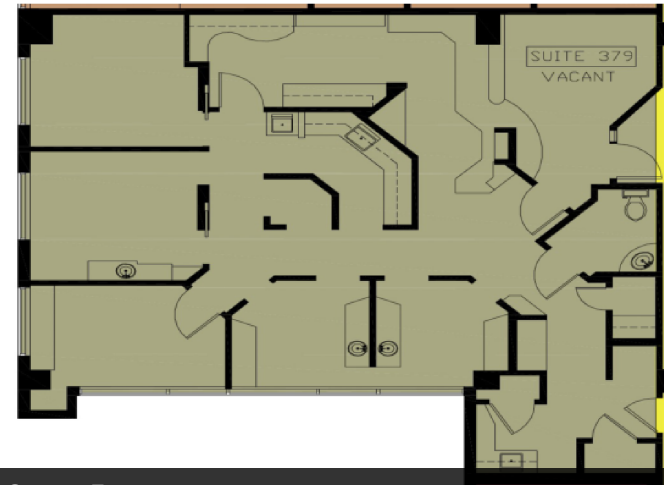

SPACES

- Suite 225
- Suite 307
- Suite 313
- Suite 363
- Suite 379
- Suite 385
- Suite 101

SPACE SIZE

- 2,524 SF
- 2,230 SF
- 4,640 SF
- 2,131 SF
- 1,729 SF
- 1,134 SF
- 1,881 SF

DESCRIPTION

- Built-out medical space
- Built-out medical space
- Built-out medical space
- Built-out medical space
- Built-out dental space
- Built-out medical office space

For Lease | McDowell Mountain Medical

9377 East Bell Road, Scottsdale, AZ 85260

Floor Plans

Suite 225; 2,525 Square Feet

Suite 307; 2,294 Square Feet

Suite 313; 4,737 Square Feet

For Lease | McDowell Mountain Medical

9377 East Bell Road, Scottsdale, AZ 85260

Floor Plans

Suite 101; 1,881 Square Feet

Suite 379; 1,729 Square Feet

Suite 385; 1,134 Square Feet

Suite 363; 2,131 Square Feet