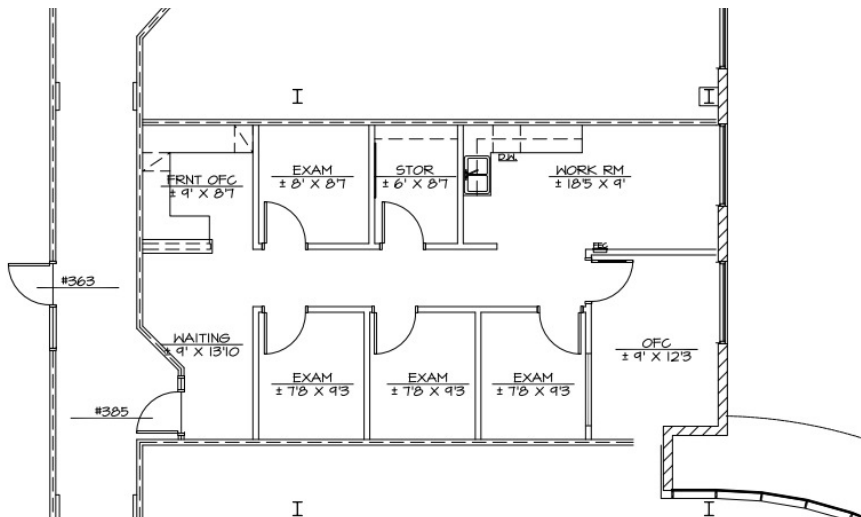

9377 East Bell Road, Scottsdale, AZ 85260

Floor Plans

Suite 101; 1,881 Square Feet

Suite 379; 1,729 Square Feet

Suite 385; 1,134 Square Feet

Suite 363; 2,131 Square Feet