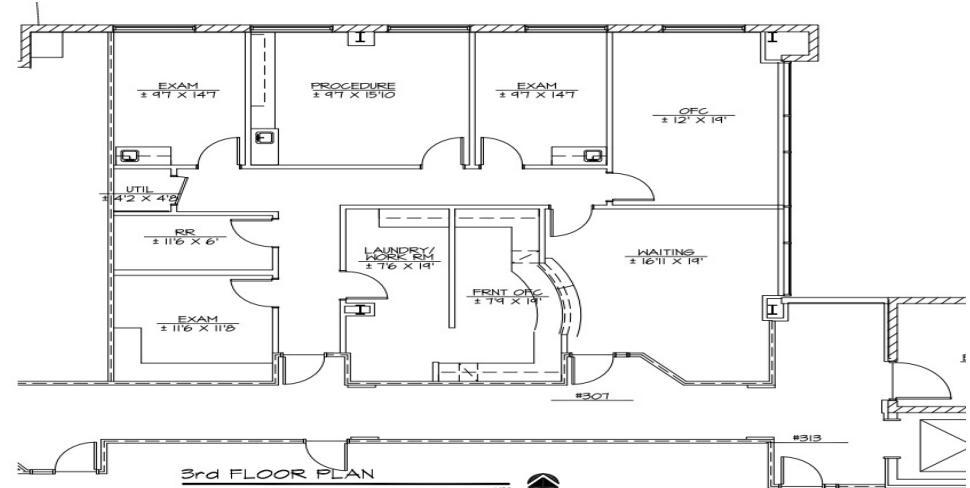

SPACES

- Suite 225
- Suite 307
- Suite 313
- Suite 363
- Suite 379
- Suite 385
- Suite 101

SPACE SIZE

- 2,524 SF
- 2,230 SF
- 4,640 SF
- 2,131 SF
- 1,729 SF
- 1,134 SF
- 1,881 SF

DESCRIPTION

- Built-out medical space
- Built-out medical space
- Built-out medical space
- Built-out medical space
- Built-out dental space
- Built-out medical office space

For Lease | McDowell Mountain Medical

9377 East Bell Road, Scottsdale, AZ 85260

Floor Plans

Suite 225; 2,525 Square Feet

Suite 307; 2,294 Square Feet

Suite 313; 4,737 Square Feet

For Lease | McDowell Mountain Medical