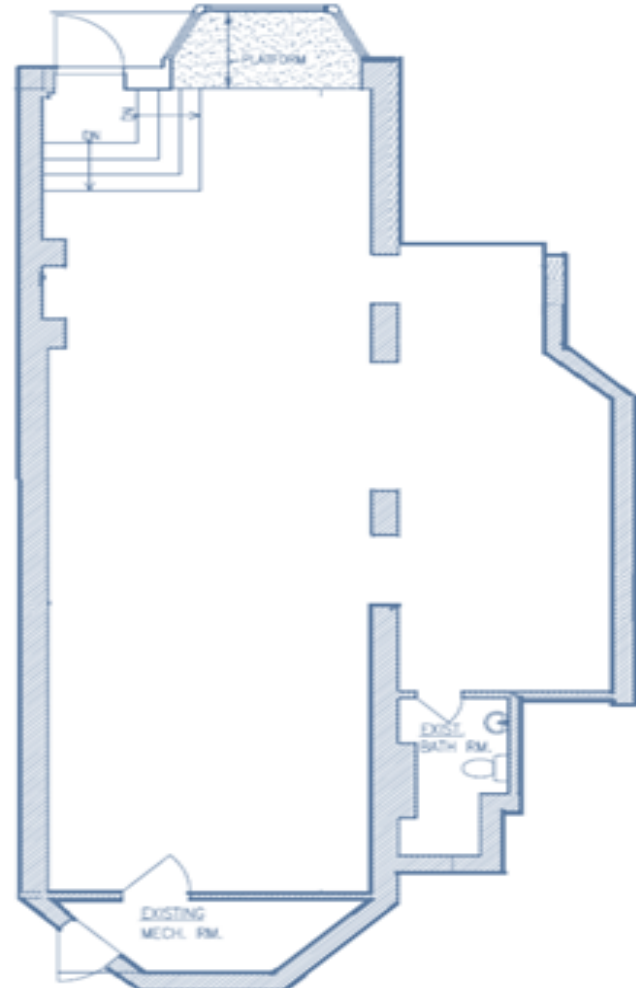

PRIME STOREFRONT STREET RETAIL AVAILABLE

1,050 RSF

DUPONT CIRCLE RETAIL

1363-1365 Connecticut Avenue Northwest Washington, D.C.

\$85
PSF/NNN

HIGHLIGHTS

- ◆ Directly across from the DuPont Circle Metro
- ◆ Bright Bay Windowed Space on Connecticut Avenue
- ◆ High Visibility
- ◆ Private Restroom