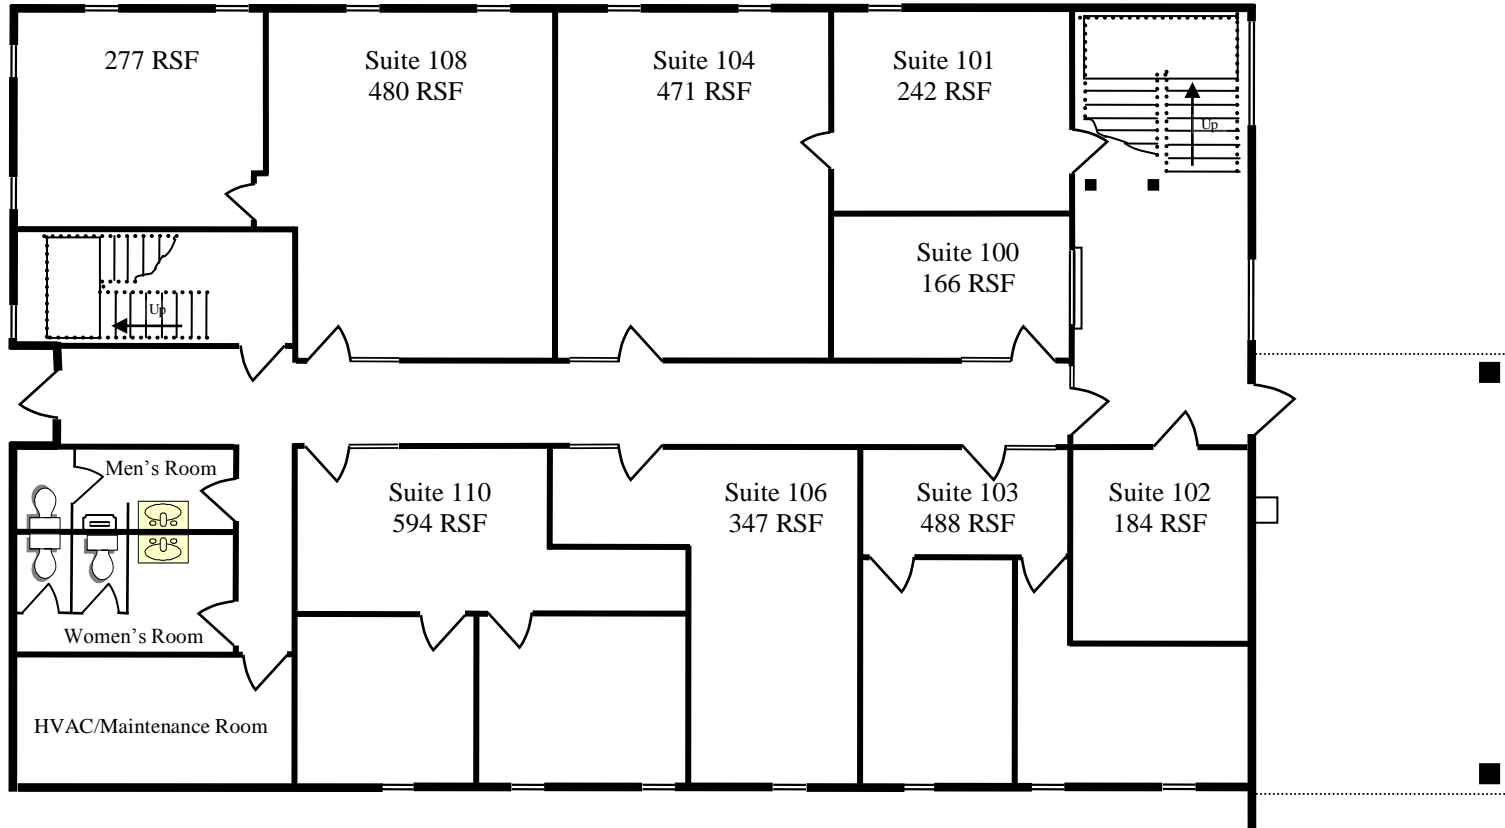

Broadway Plaza
5747 West Broadway
Crystal, MN 55428
(First Floor Plan – Workable Plan)

Plan Not to Scale
All Measurements are Approximates

Broadway Plaza
5747 West Broadway
Crystal, MN 55428
(Second Floor Plan – Workable Plan)

Plan Not to Scale
All Measurements are Approximates