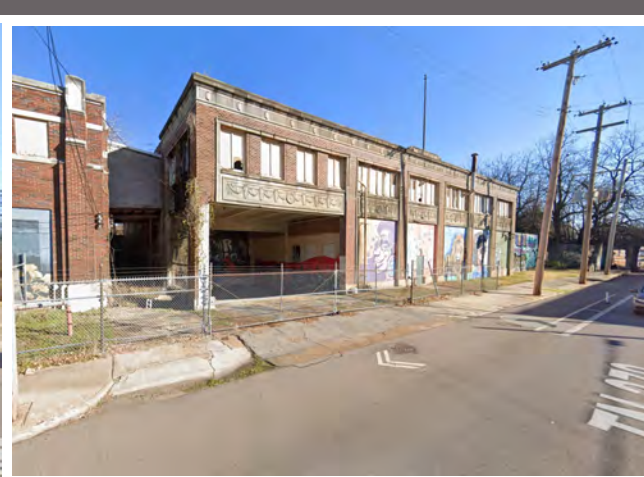

Downtown Memphis - Medical Center

690-708 Dr MLK Blvd Memphis, TN 38126

Approximatley 90,000 sf of Warehouse on 2.19 Acres

For Sale

\$2,500,000

Approximately 90,000 square feet of buildings on 2.19 acres of land. 2 buildings are 2 story and all concrete. One section is wood and 1 level. Great property for Mini Storage, Apartment Development or Basic Warehouse Use. Buildings have been vacant for years and will need complete renovation. See attached plans and survey. Current Zoning is CBID - RU-4. This property has approval for storage use and other warehouse uses could be approved with Variance.

Downtown Memphis - Medical Center

For Sale

690-708 Dr MLK Blvd Memphis, TN 38126

Approximatley 90,000 sf of Warehouse on 2.19 Acres

\$2,500,000

Existing 1st Floor Plans

**Garland
Company**
REAL ESTATE

5050 Poplar Avenue
Suite 2421
Memphis, TN 38157
www.garlandcompany.com