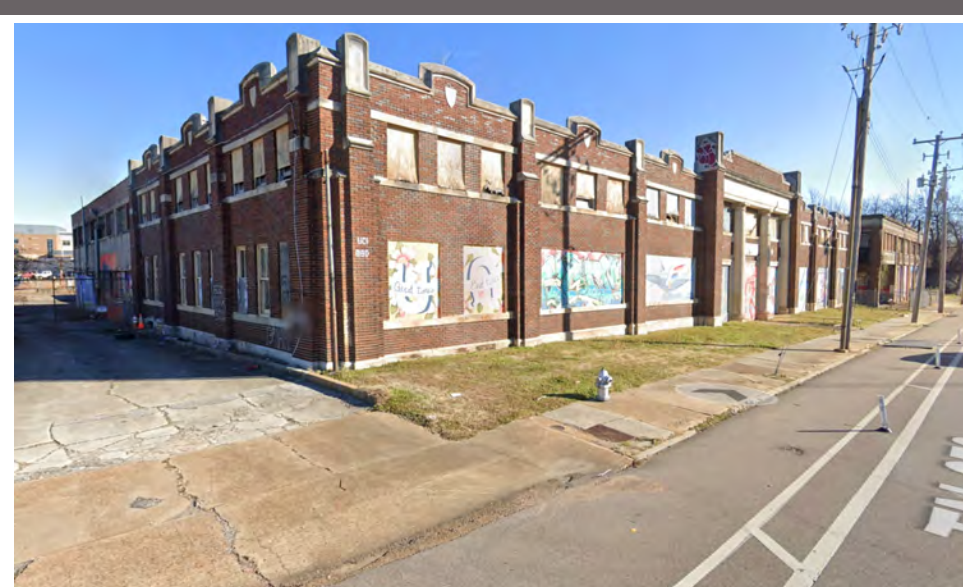

Downtown Memphis - Medical Center

690-708 Dr MLK Blvd Memphis, TN 38126

Approximatley 90,000 sf of Warehouse on 2.19 Acres

For Sale

\$2,500,000

Approximately 90,000 square feet of buildings on 2.19 acres of land. 2 buildings are 2 story and all concrete. One section is wood and 1 level. Great property for Mini Storage, Apartment Development or Basic Warehouse Use. Buildings have been vacant for years and will need complete renovation. See attached plans and survey. Current Zoning is CBID - RU-4. This property has approval for storage use and other warehouse uses could be approved with Variance.