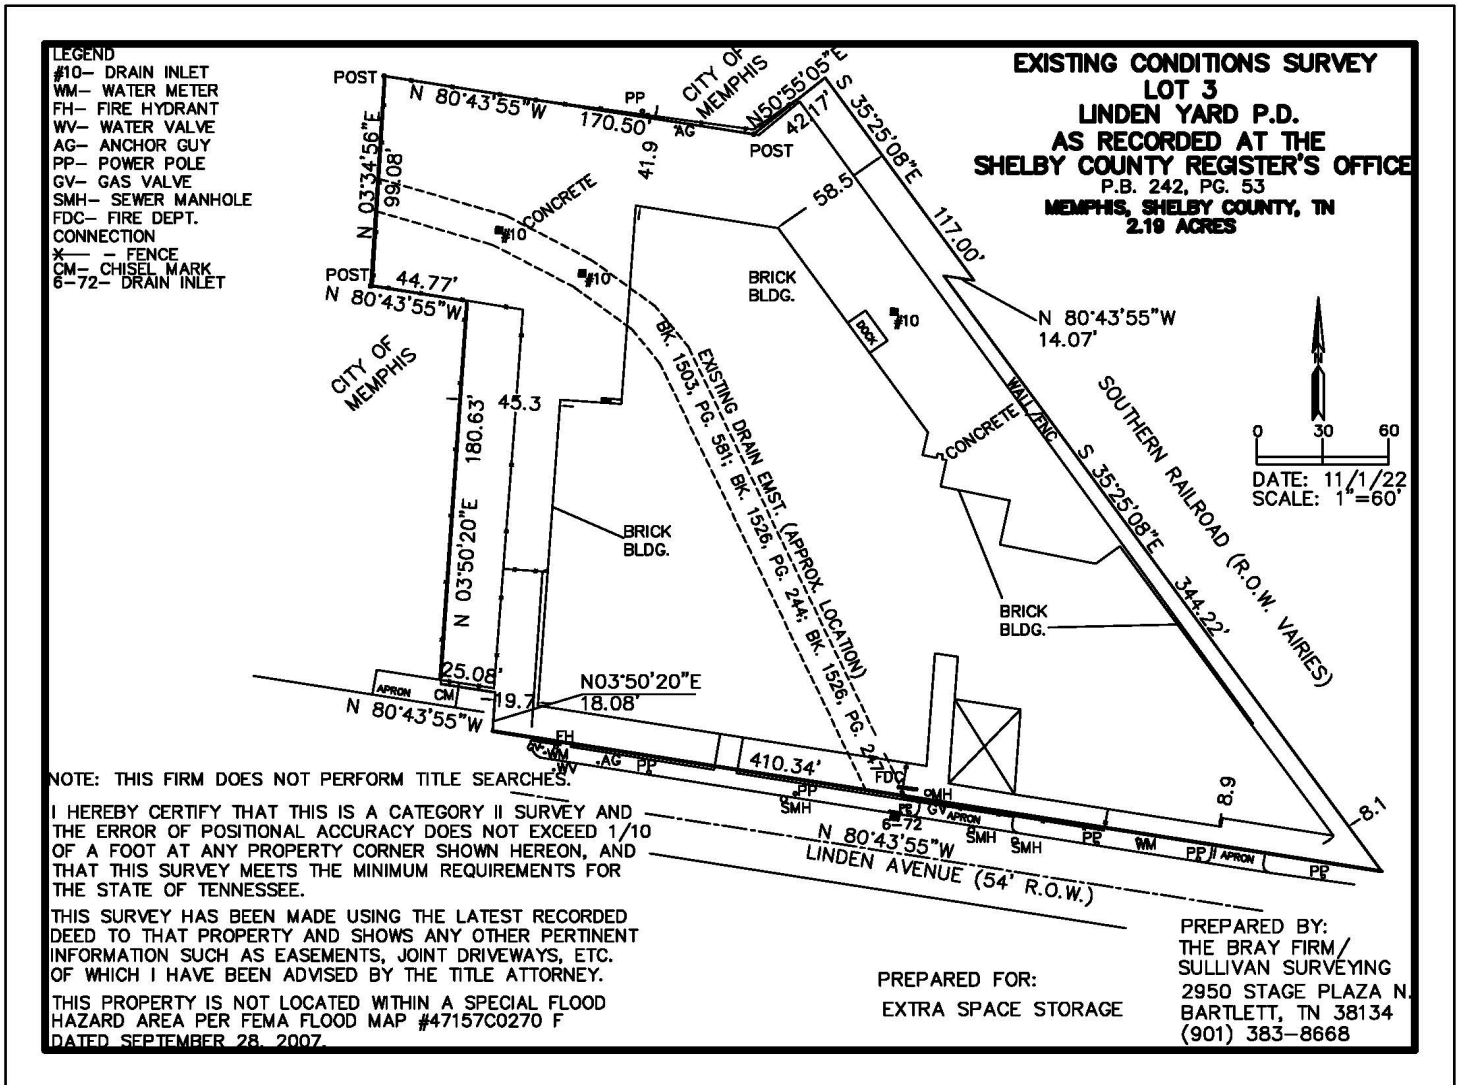

Downtown Memphis - Medical Center

For Sale

690-708 Dr MLK Blvd Memphis, TN 38126

Approximatley 90,000 sf of Warehouse on 2.19 Acres

$2,500,000

Existing Survey

Garland Company

REAL ESTATE

5050 Poplar Avenue
Suite 2421
Memphis, TN 38157
www.garlandcompany.com

Chris Garland
Cell: 901-338-3226
Office: 901-527-7779
chris@garlandcompany.com