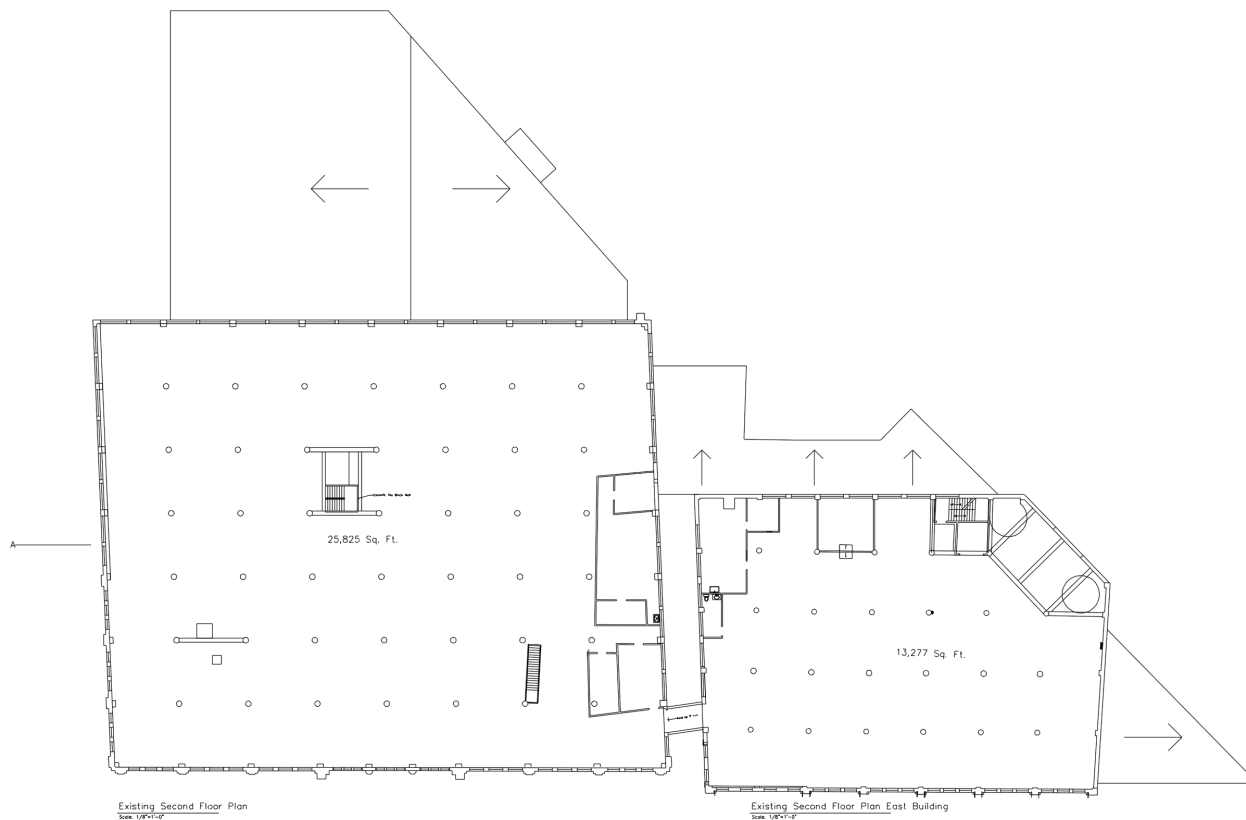

Downtown Memphis - Medical Center

690-708 Dr MLK Blvd Memphis, TN 38126

Approximatley 90,000 sf of Warehouse on 2.19 Acres

For Sale

$2,500,000

Existing 2nd Floor Plans

**Garland
Company**
REAL ESTATE

5050 Poplar Avenue
Suite 2421
Memphis, TN 38157
www.garlandcompany.com

Chris Garland
Cell: 901-338-3226
Office: 901-527-7779
chris@garlandcompany.com

www.chrisgarlandrealestate.com