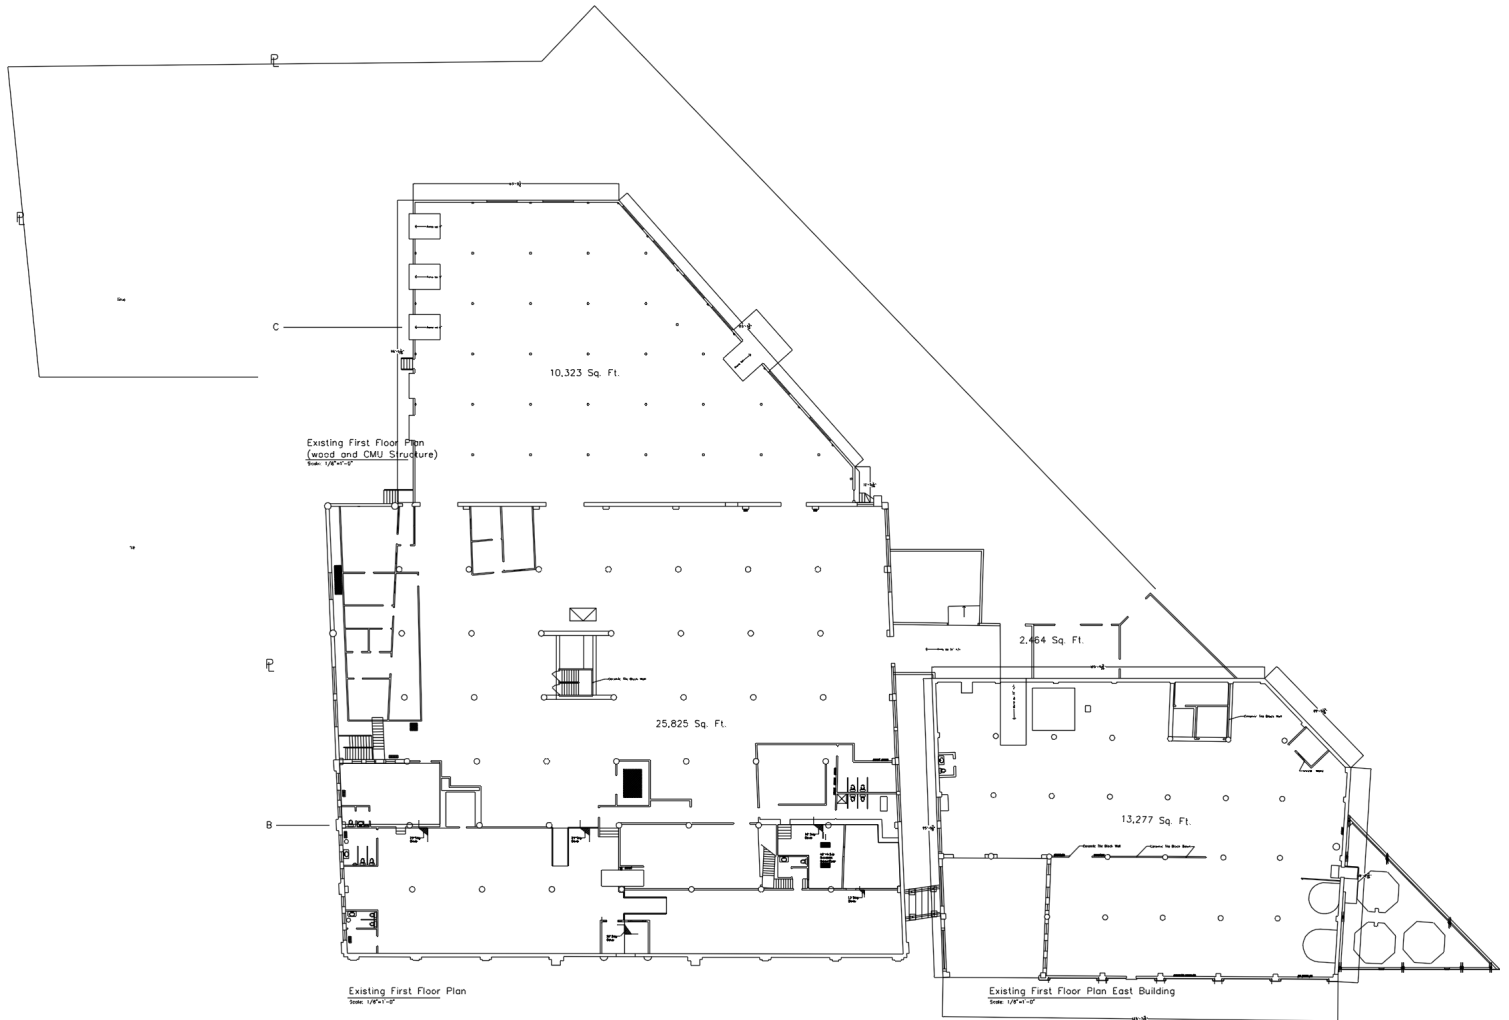

Downtown Memphis - Medical Center

For Sale

690-708 Dr MLK Blvd Memphis, TN 38126

Approximatley 90,000 sf of Warehouse on 2.19 Acres

$2,500,000

Existing 1st Floor Plans

**Garland
Company**
REAL ESTATE

5050 Poplar Avenue
Suite 2421
Memphis, TN 38157
www.garlandcompany.com

Chris Garland
Cell: 901-338-3226
Office: 901-527-7779
chris@garlandcompany.com

www.chrisgarlandrealestate.com