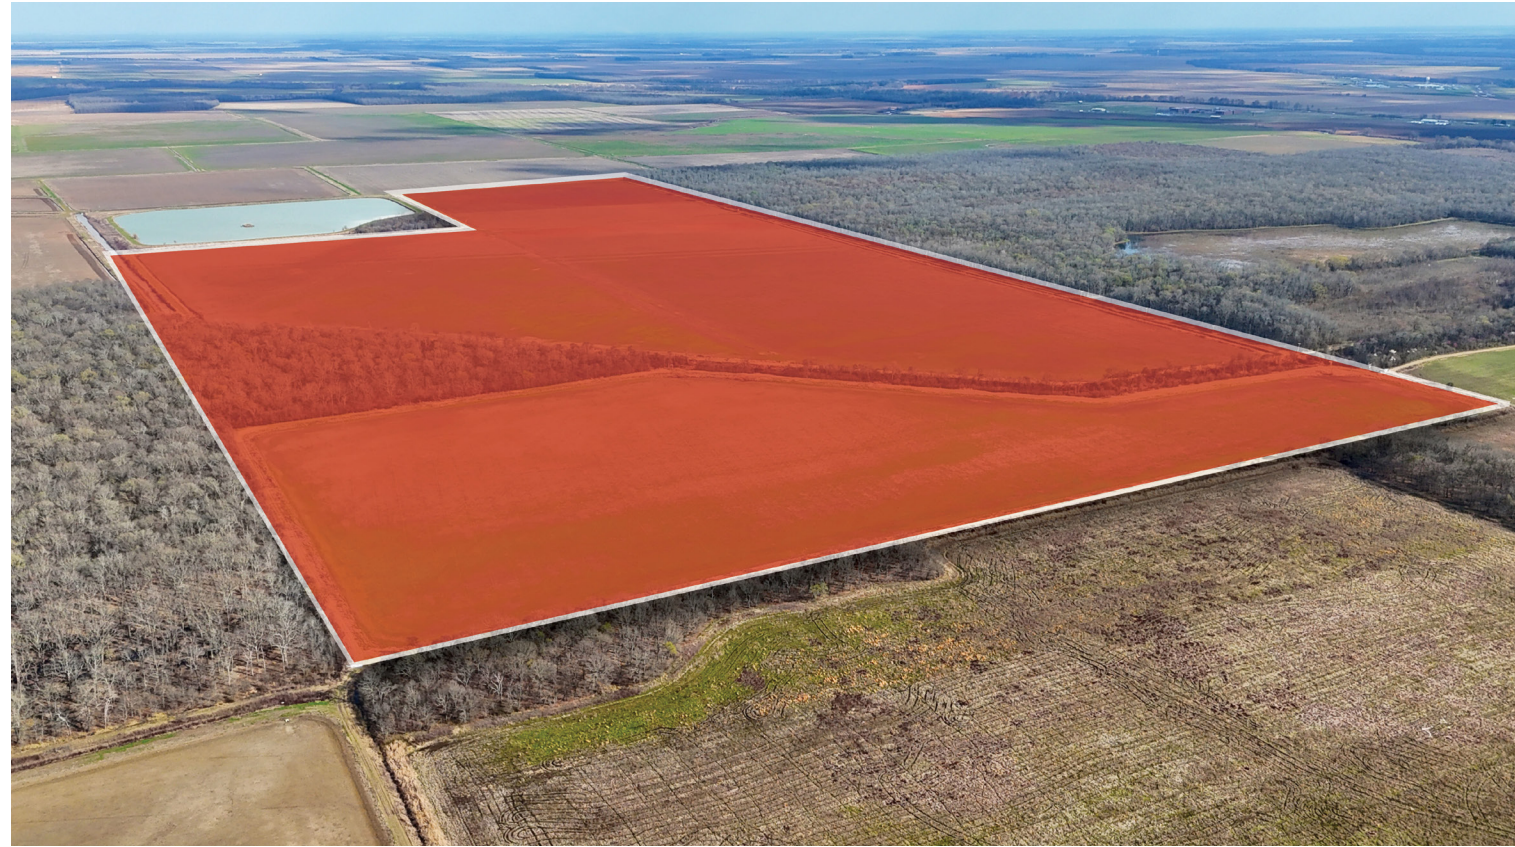

# Nipps Wilkerson 280 England, AR

Parcel ID: 001-00682-000  
England, AR 72046

280± Acres | Irrigated

Land

Parcel ID: 001-00682-000 | England, AR 72046

For Sale

# 280± Acre Site

## LAND

- 239.64 FSA Surveyed Acres
- Irrigated
- In close proximity to former Lone Oak Duck Club
- Deer and Duck Hunting Opportunities
- Supported by two functional wells that adequately service the farm