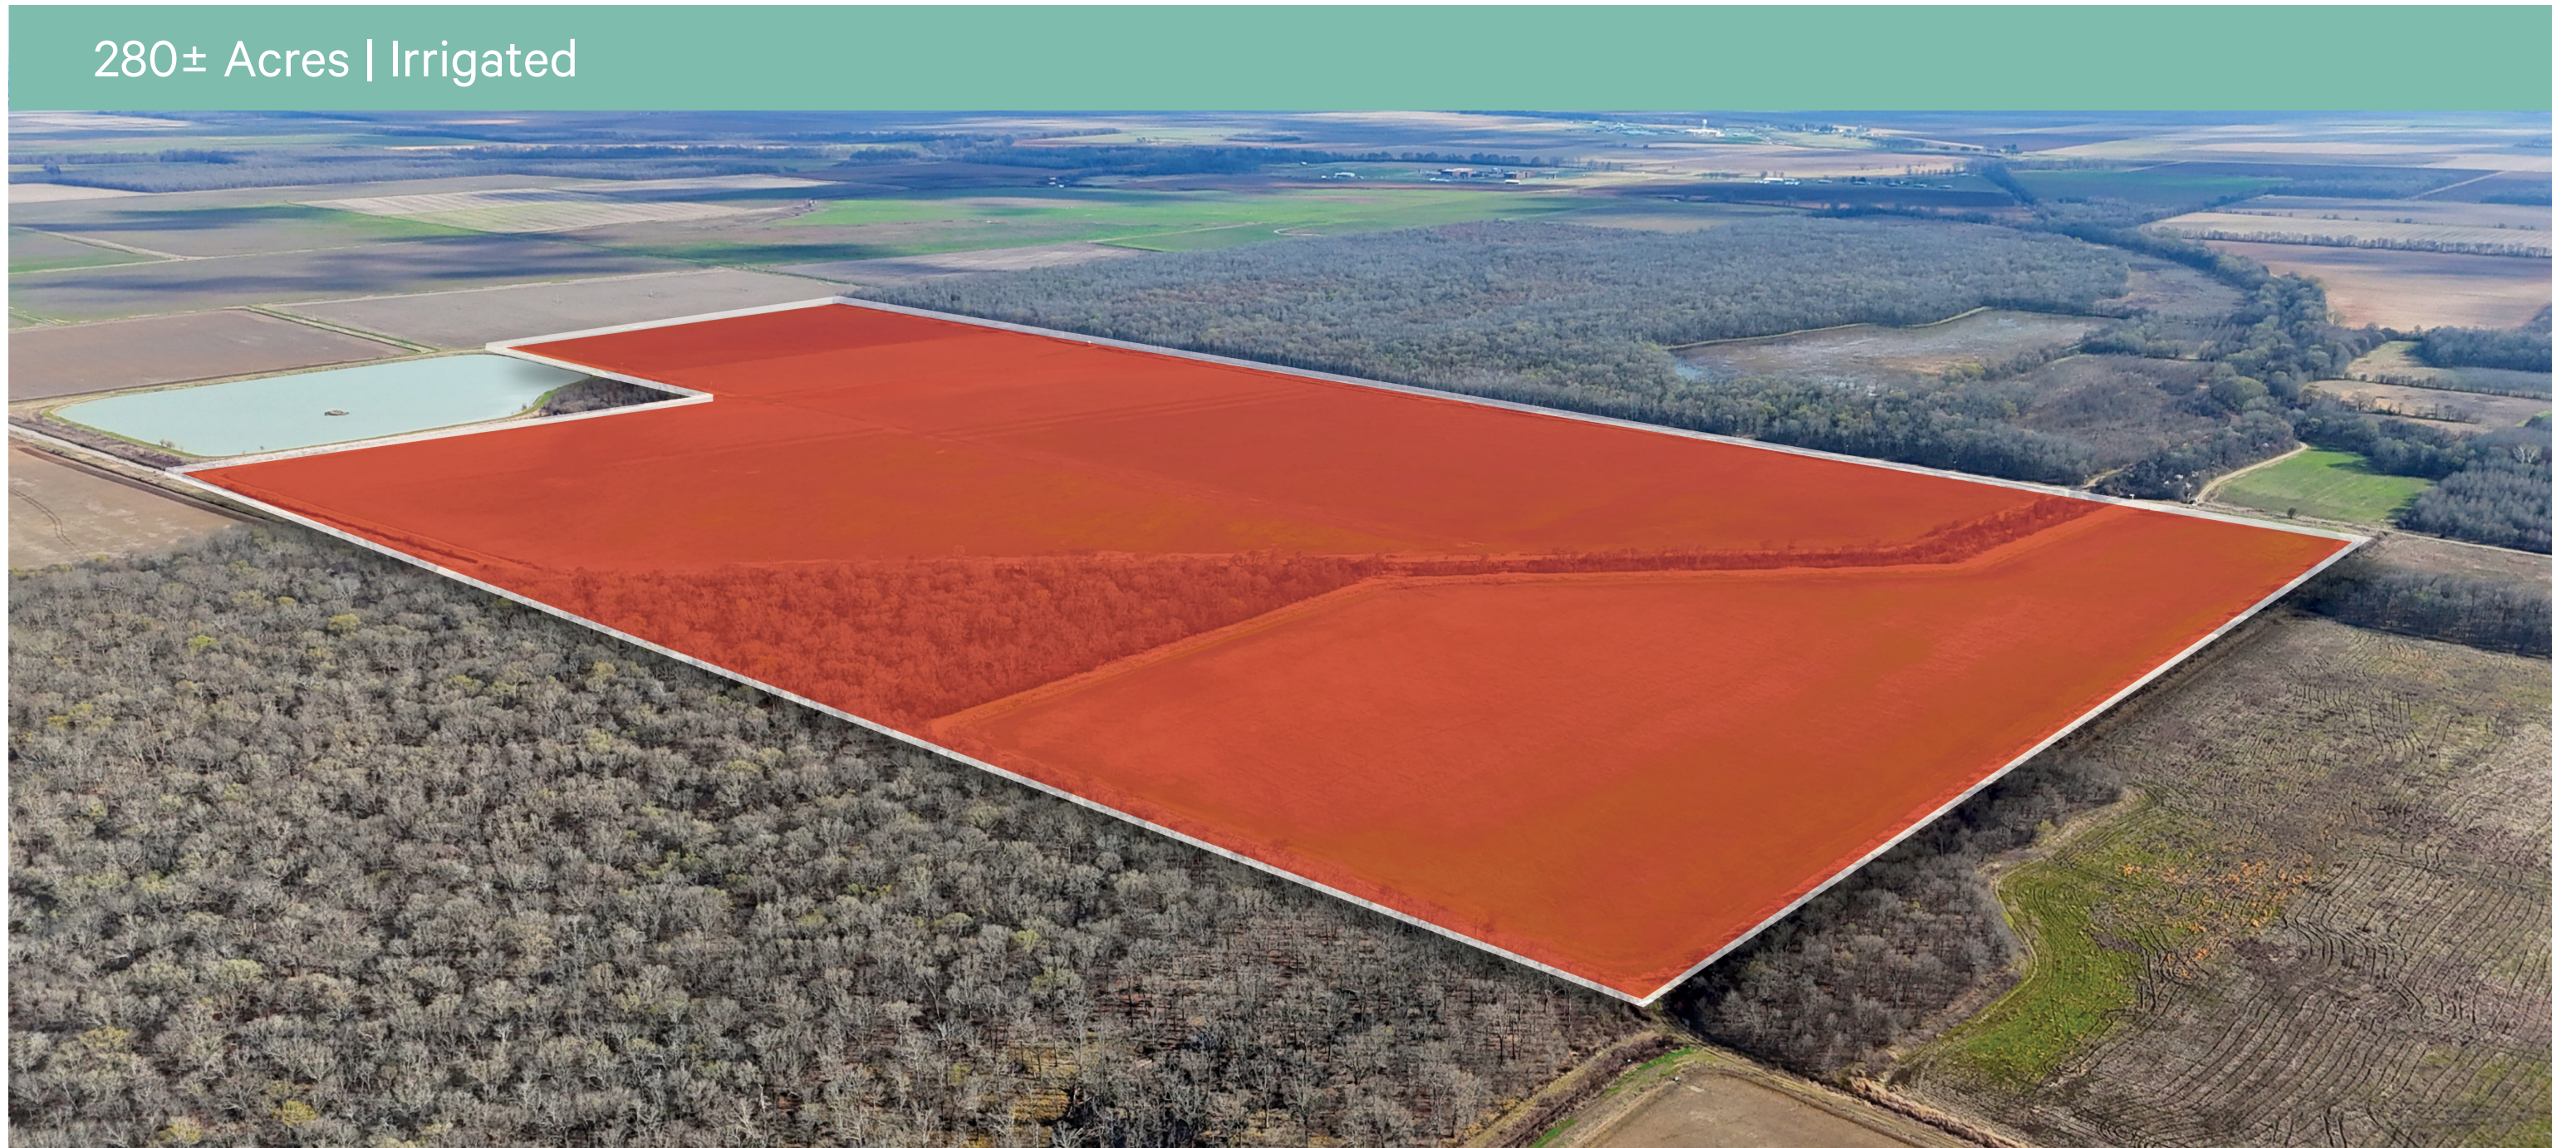

# Nipps Wilkerson 280 England, AR

Parcel ID: 001-00682-000  
England, AR 72046

280± Acres | Irrigated

Land

Parcel ID: 001-00682-000 | England, AR 72046

For Sale

# 280± Acre Site

## LAND

- 239.64 FSA Surveyed Acres
- Irrigated
- In close proximity to former Lone Oak Duck Club
- Deer and Duck Hunting Opportunities
- Supported by two functional wells that adequately service the farm