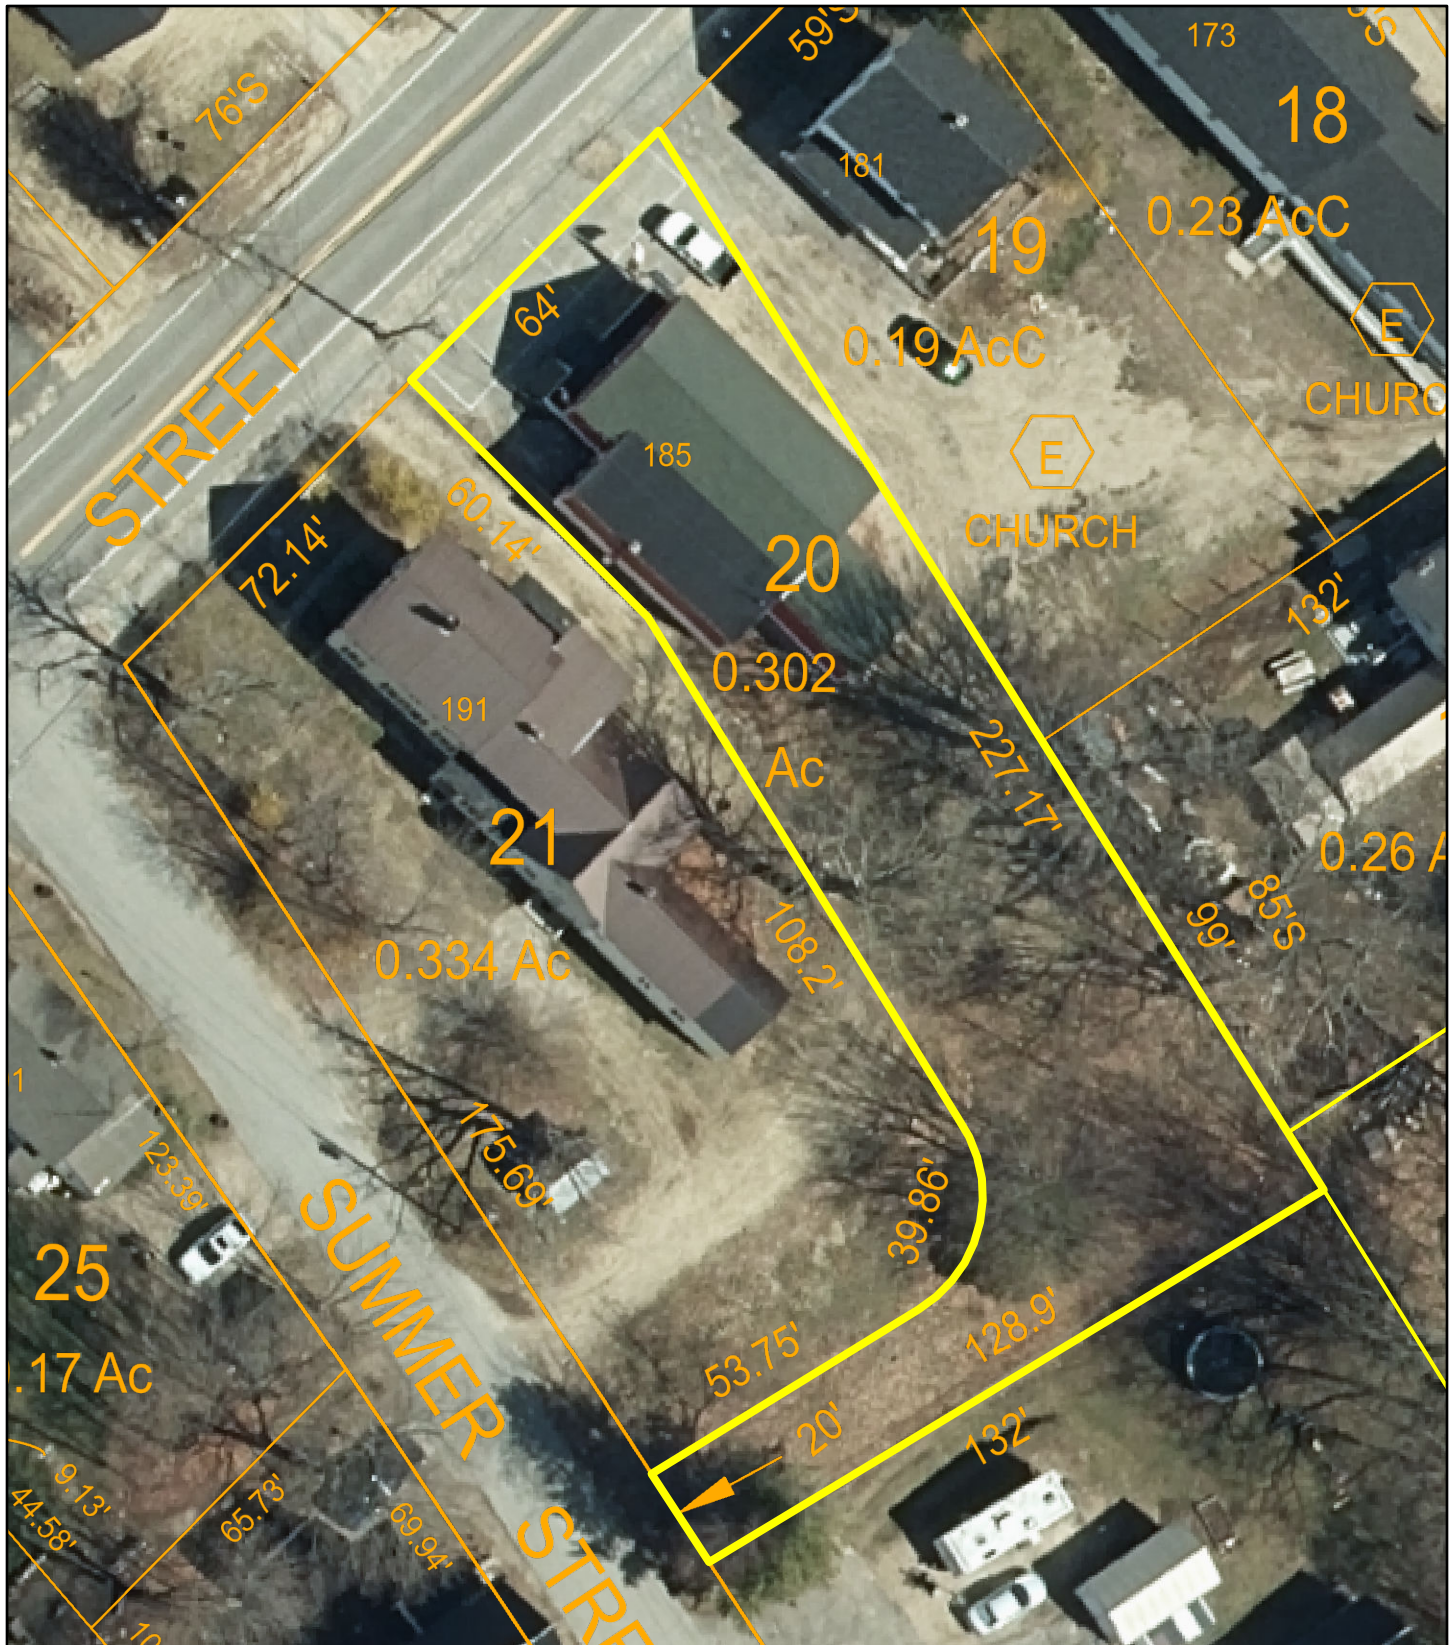

185 Meadow St - Route 109

Town of Wakefield, NH

1 inch = 35 Feet

www.cai-tech.com

October 31, 2024

Data shown on this map is provided for planning and informational purposes only. The municipality and CAI Technologies are not responsible for any use for other purposes or misuse or misrepresentation of this map.