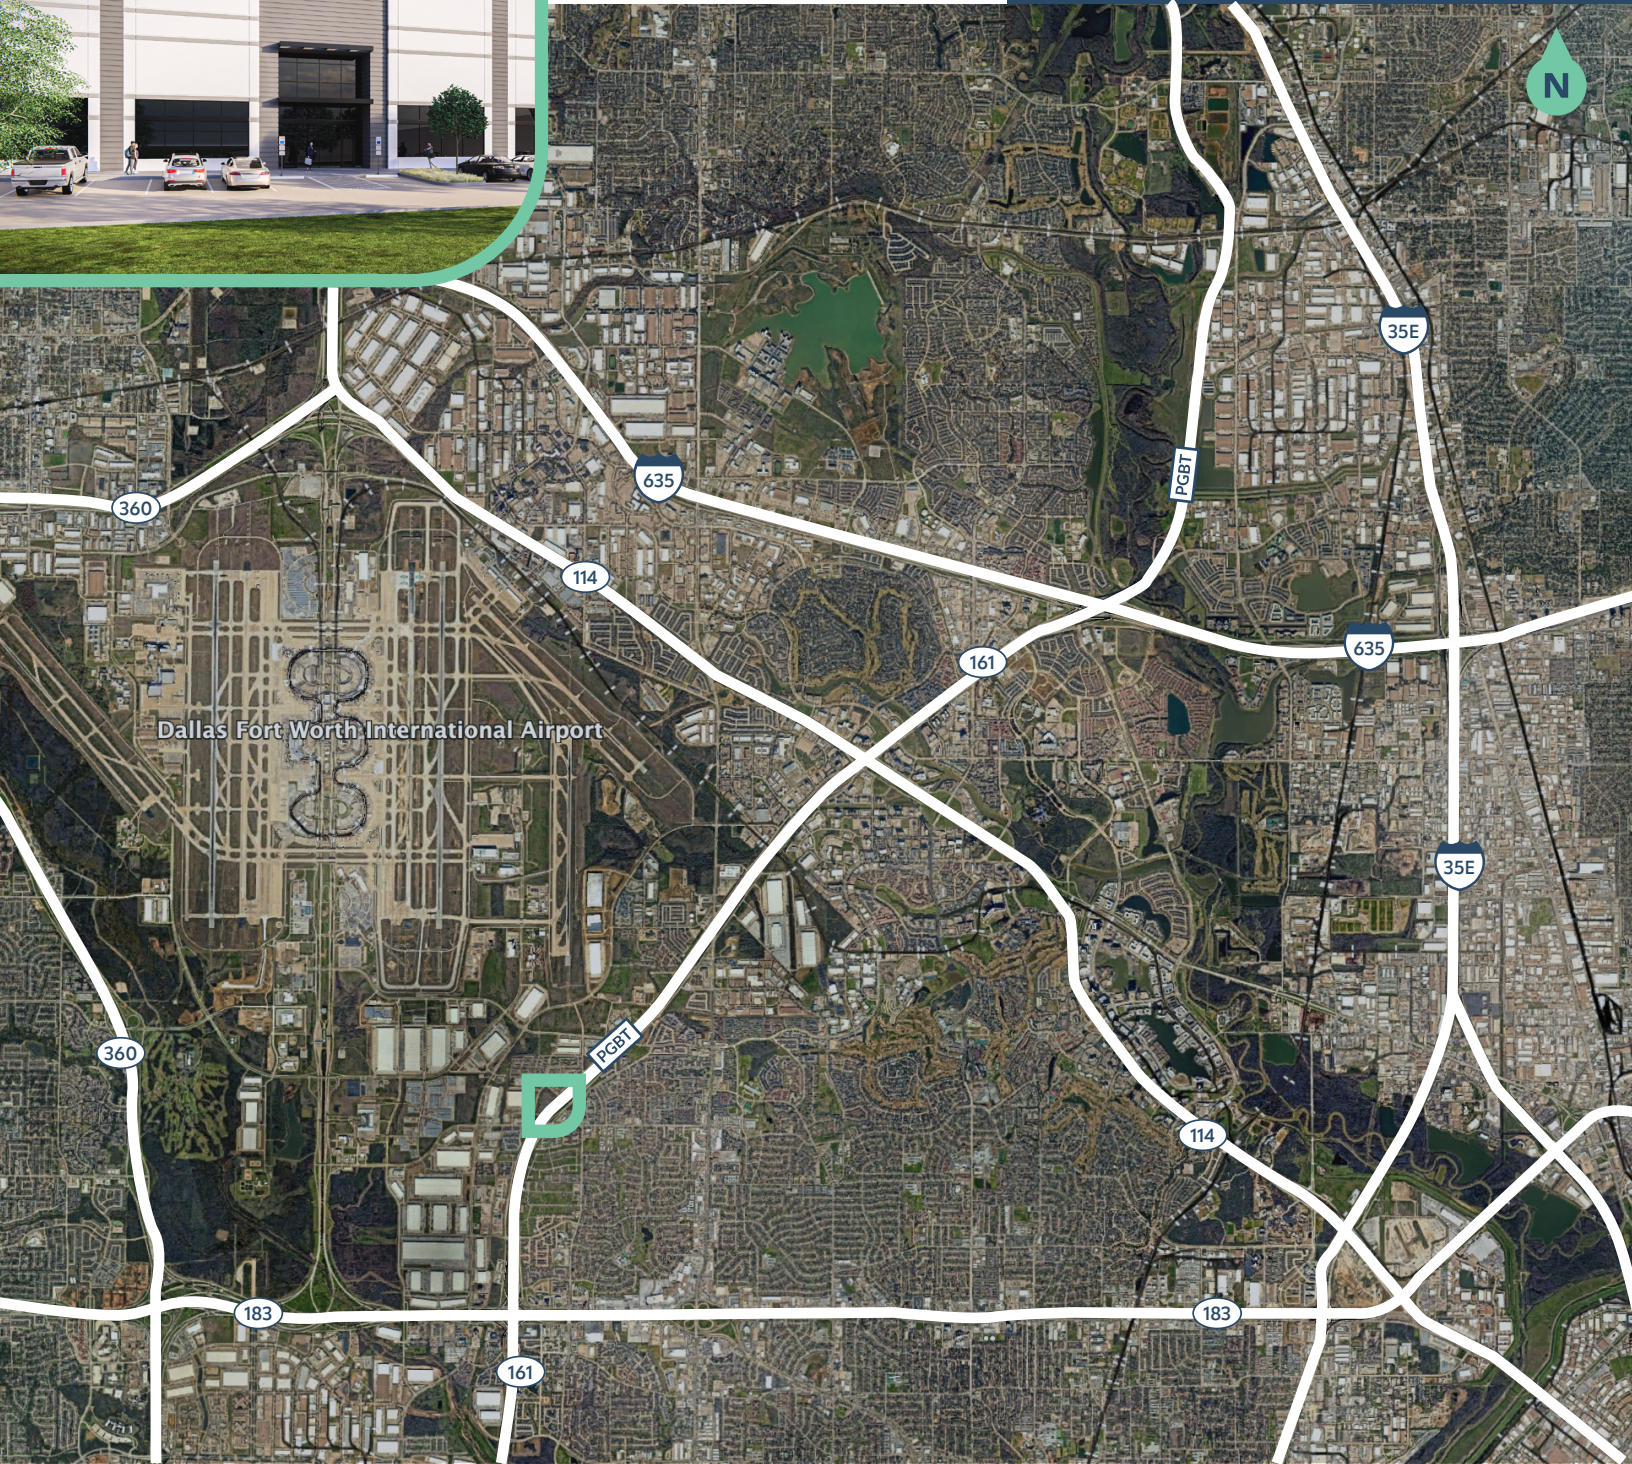

# 161 AIRPORT CENTER

NWC of State Highway 161 & Northgate  
Irving, Texas 75038

**SARAH OZANNE**

sarah.ozanne@streamrealty.com  
214.210.1281

**MAC HALL**

mac.hall@streamrealty.com  
214.560.2371

**STREAM**

Frontage On

**HWY  
161**

Immediate Access To

**DFW  
AIRPORT**

16 Miles To

**DALLAS  
CBD**

**SARAH OZANNE**

sarah.ozanne@streamrealty.com  
214.210.1281