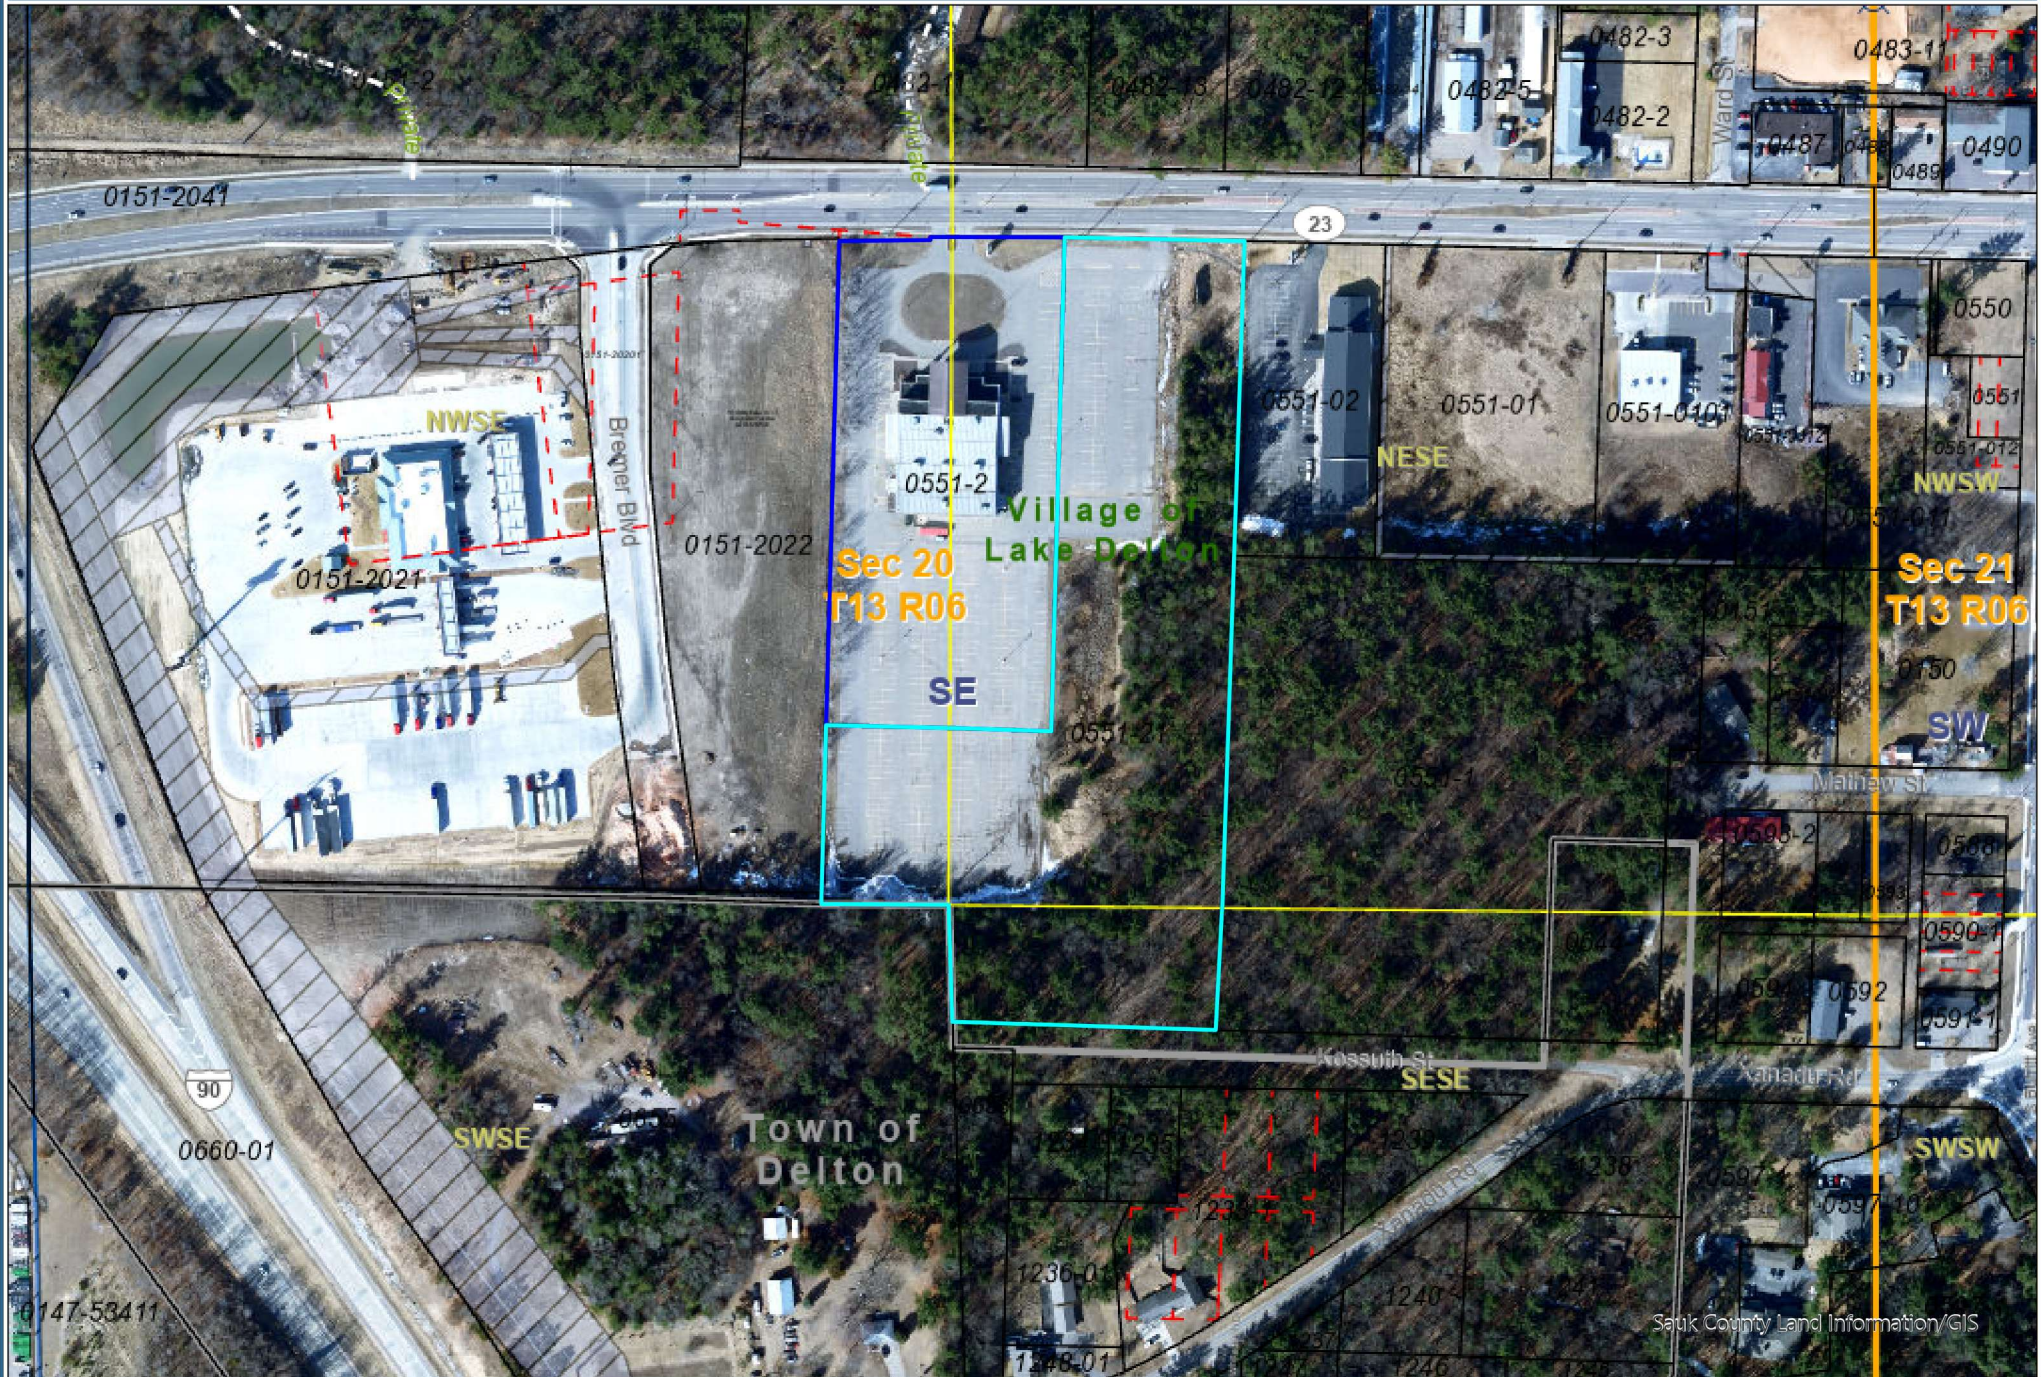

Title: 430 W Munroe Ave (8.77 ac)

0 0.01 0.03 0.05 0.08 mi

3/17/2026