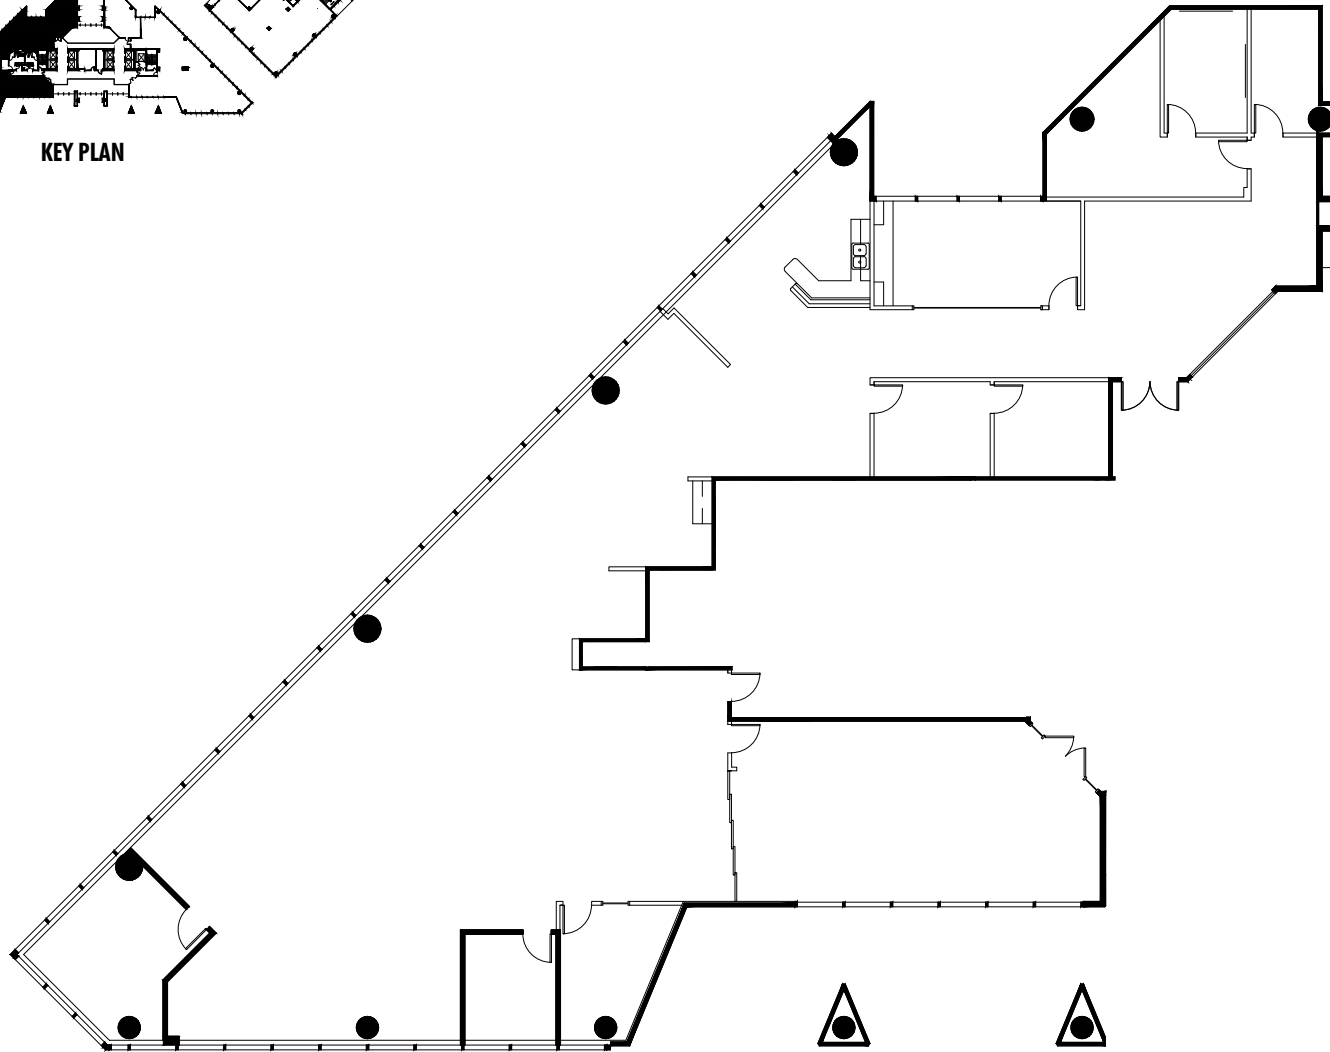

KEY PLAN

Leasing Contact: Greg Frankum 404.842.6565 | Matt Spickard 404.842.6566

3343 Peachtree Road, Atlanta, GA 30326

AFC • EAST TOWER, SUITE M20 • 7,057 RSF

MARKETING DIAGRAM