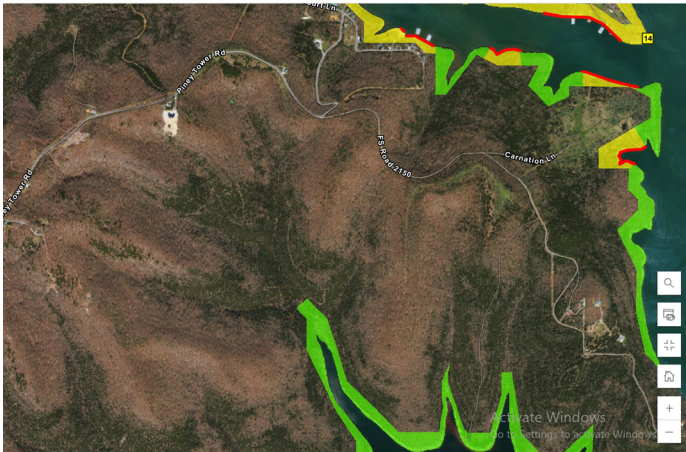

FOR SALE

TABLE ROCK LAKE FRONTAGE

80 - 300 Acre Tracts in Branson, MO Area
Each lot may have boat slip access

Lot	Acres	\$/Acre	Total
1	300	\$6,000	\$1,800,000
2	300	\$4,000	\$1,200,000
3	300	\$4,500	\$1,350,000
4	80	\$4,500	\$360,000
5	200	\$4,000	\$800,000
6	80	\$4,500	\$360,000
7	240	\$20,000	\$4,800,000