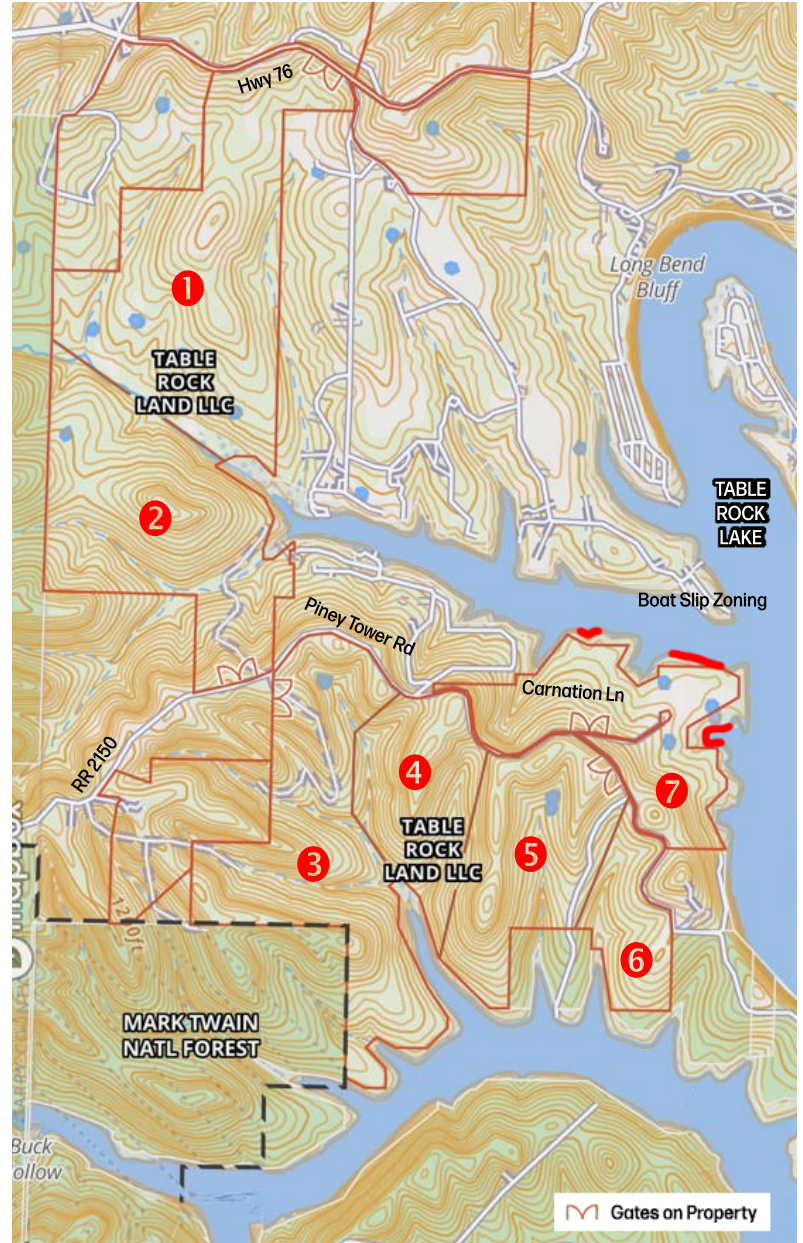

FOR SALE

TABLE ROCK LAKE FRONTAGE

80 - 300 Acre Tracts in Branson, MO Area
Each lot may have boat slip access

Lot	Acres	\$/Acre	Total
1	300	\$6,000	\$1,800,000
2	300	\$4,000	\$1,200,000
3	300	\$4,500	\$1,350,000
4	80	\$4,500	\$360,000
5	200	\$4,000	\$800,000
6	80	\$4,500	\$360,000
7	240	\$20,000	\$4,800,000