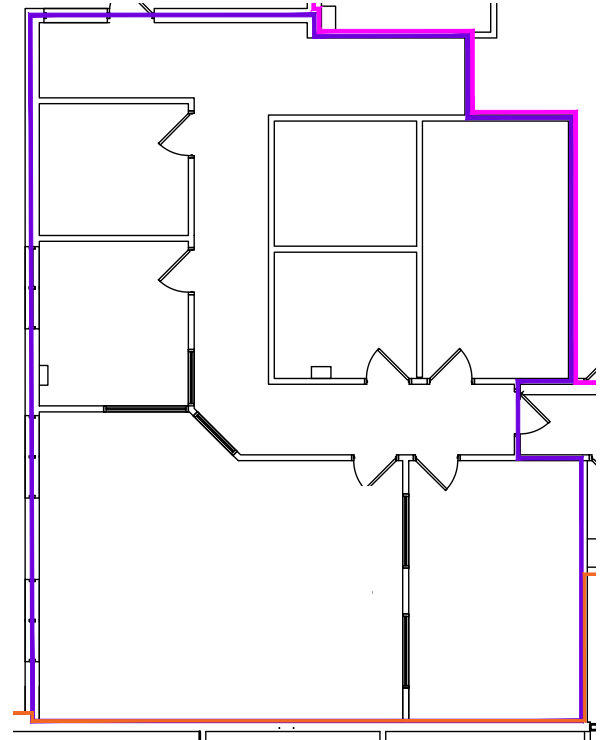

FLEX/ TECH/ OFFICE
6 Kingsbridge Rd, Unit 2
Fairfield, New Jersey

Total Available: 1,830 square feet
Loading: 1 Tailgate (Shared)
Amenities: Fully Air Conditioned
Availability: November 1, 2024

ASKING RENTAL RATE: \$17.00 PSF NNN