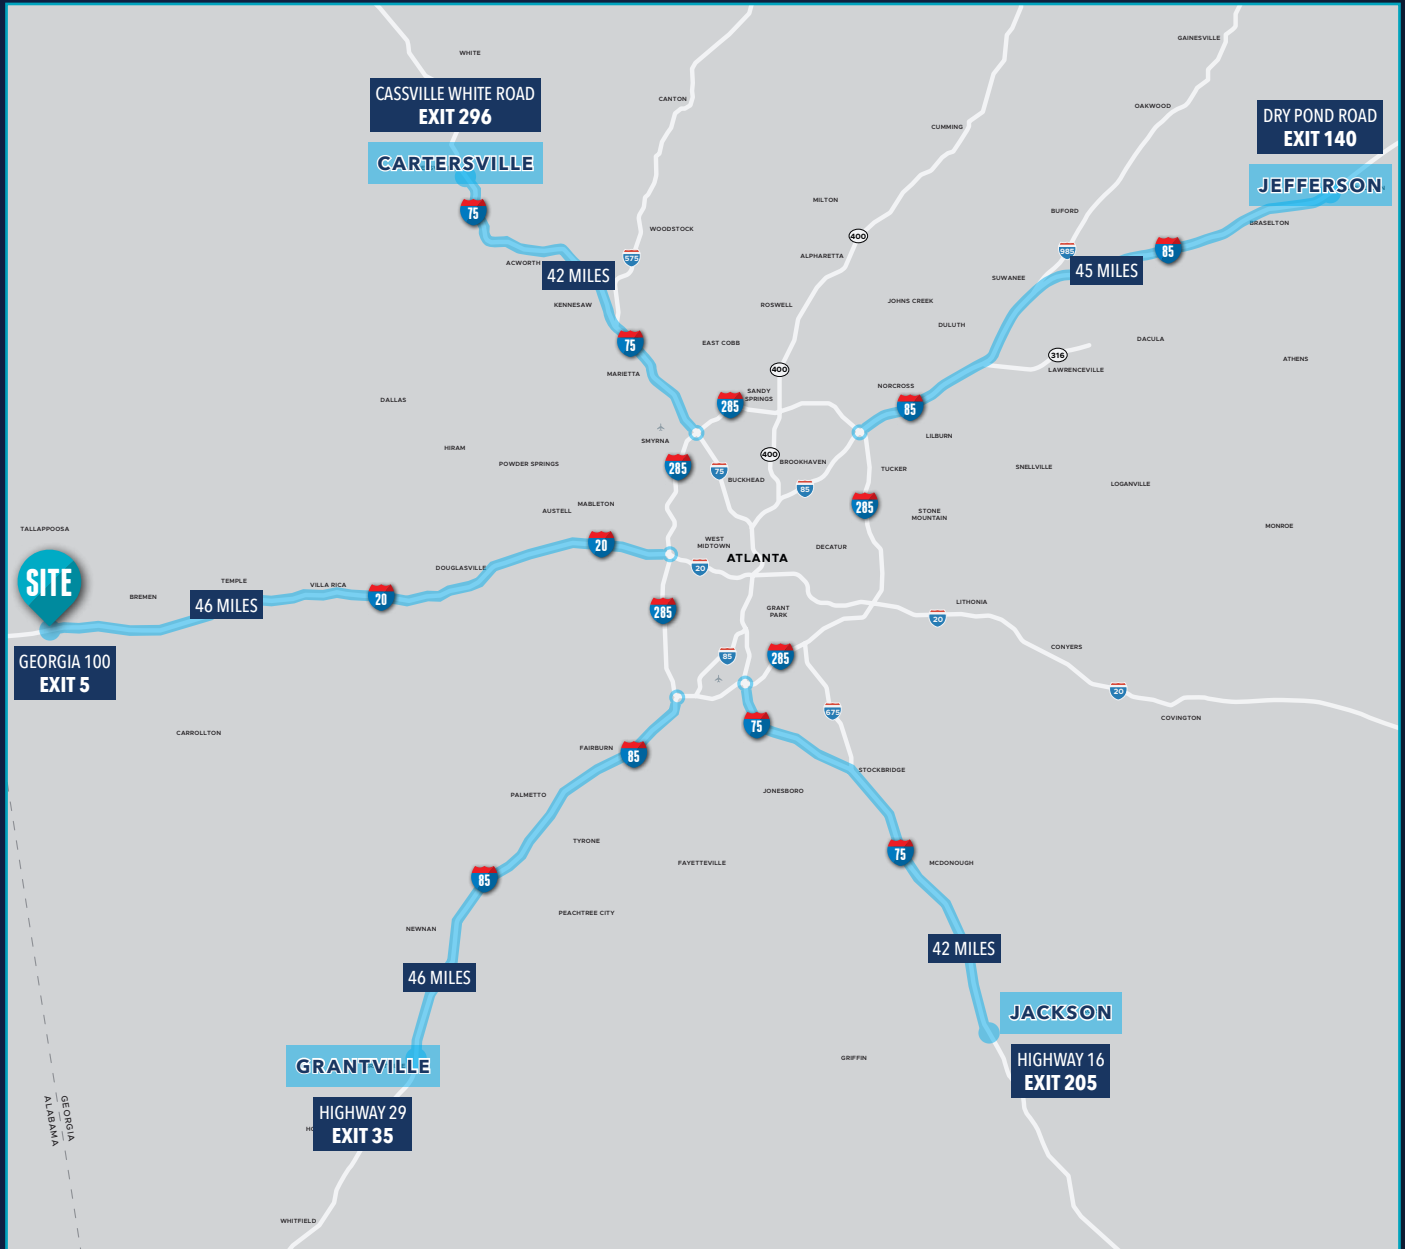

Over 40,000 Vehicles per day on Interstate 20 at site location

Source: ESRI Drive Time and EMSI 2Q 2020

TALLAPOOSA WEST LOGISTICS CENTER

Interstate 20 & SR 100, Tallapoosa, GA

SIMILAR TRAVEL DISTANCES

From I-285 to Different Atlanta Industrial Markets

TALLAPOOSA WEST LOGISTICS CENTER

Interstate 20 & SR 100, Tallapoosa, GA

Located at the base of the ABC Triangle (Atlanta, Birmingham and Chattanooga), Tallapoosa offers a great location with a quality workforce.

DISTANCES TO KEY LOCATIONS

AIR

West Georgia Regional Airport.....	9 miles
Atlanta International Airport.....	61 miles
Birmingham International Airport	92 miles
Chattanooga Airport	118 miles

INTERSTATE

I-20.....	¼ mile
I-285	46 miles
I-85	57 miles

PARCEL SHIPPING HUB

FedEx	41 miles
UPS	49 miles

INTERMODAL

Norfolk Southern.....	42 miles
CSX Fairburn	48 miles

PORT CITIES

Huntsville, AL.....	184 miles
Panama City, FL.....	285 miles
Pensacola, FL	295 miles
Savannah, GA.....	302 miles
Mobile, AL	323 miles
Charleston, SC.....	358 miles
Brunswick, GA	363 miles