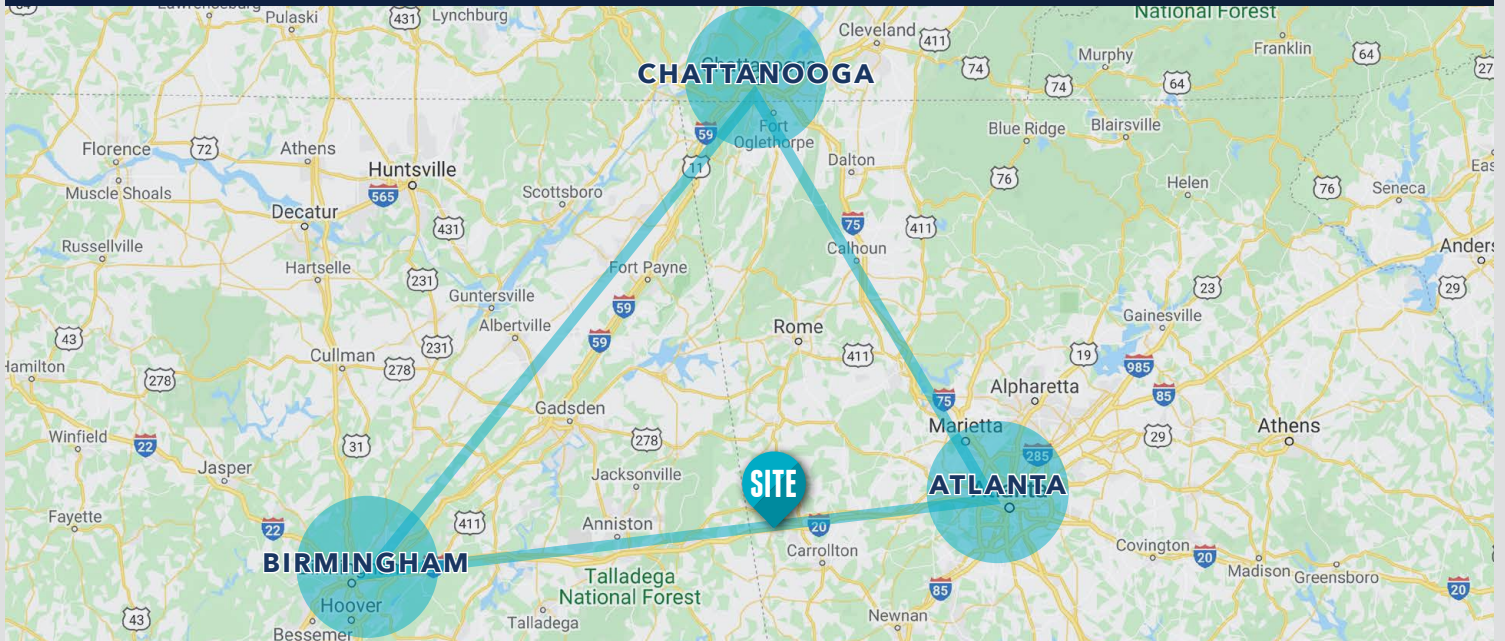

Over 40,000 Vehicles per day on Interstate 20 at site location

Source: ESRI Drive Time and EMSI 2Q 2020

TALLAPOOSA WEST LOGISTICS CENTER

Interstate 20 & SR 100, Tallapoosa, GA

SIMILAR TRAVEL DISTANCES

From I-285 to Different Atlanta Industrial Markets

TALLAPOOSA WEST LOGISTICS CENTER

Interstate 20 & SR 100, Tallapoosa, GA

Located at the base of the ABC Triangle (Atlanta, Birmingham and Chattanooga), Tallapoosa offers a great location with a quality workforce.

DISTANCES TO KEY LOCATIONS

AIR

West Georgia Regional Airport.....	9 miles
Atlanta International Airport.....	61 miles
Birmingham International Airport	92 miles
Chattanooga Airport	118 miles

INTERSTATE

I-20.....	¼ mile
I-285	46 miles
I-85	57 miles