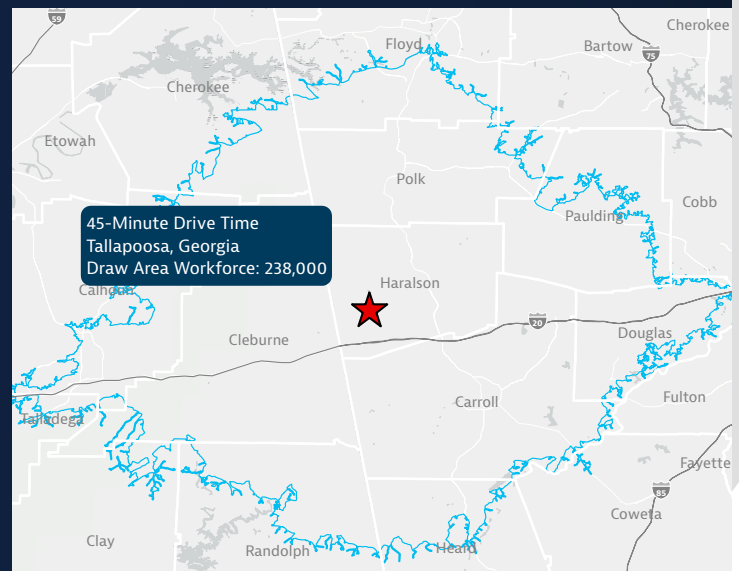

DRIVE TIME
within **45** minutes

POPULATION
606,185

MEDIAN AGE
37

WORKFORCE
238,000

TRAFFIC COUNT
40,100

COMPETITIVE ADVANTAGES

Tier-2 Job Tax Credit with additional state and local tax credit and incentive programs

Over 40,000 Vehicles per day on Interstate 20 at site location

Source: ESRI Drive Time and EMSI 2Q 2020

TALLAPOOSA WEST LOGISTICS CENTER

Interstate 20 & SR 100, Tallapoosa, GA

SIMILAR TRAVEL DISTANCES

From I-285 to Different Atlanta Industrial Markets

TALLAPOOSA WEST LOGISTICS CENTER

Interstate 20 & SR 100, Tallapoosa, GA

Located at the base of the ABC Triangle (Atlanta, Birmingham and Chattanooga), Tallapoosa offers a great location with a quality workforce.