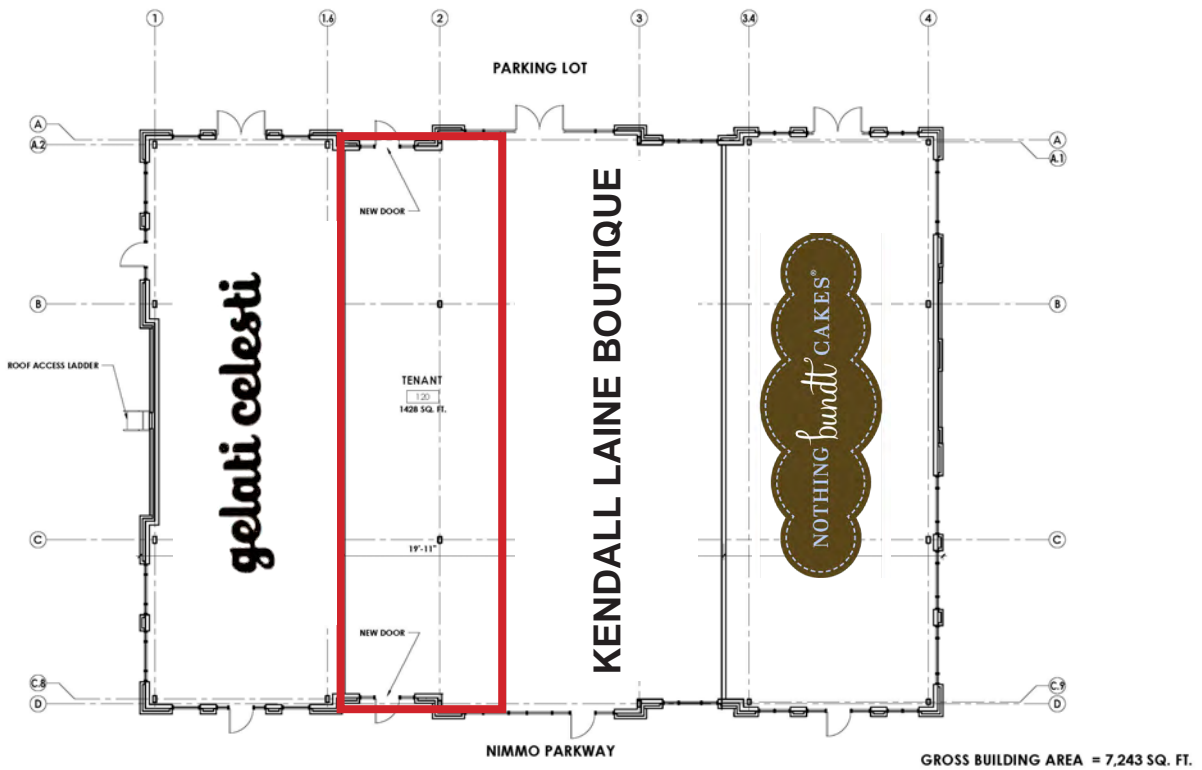

retail FOR LEASE

Hickman Place | 2160 - 2218 General Booth Blvd., Virginia Beach, VA

PROPERTY FEATURES:

- **Join Virginia Beach's first PUBLIX location at Hickman Place!** This new & existing retail development located on the corner of General Booth Blvd. & Nimmo Parkway; over 36K VPD along General Booth Blvd.
- **SPACES AVAILABLE**
 - Building B: ±1,428 SF Available
 - Building D: ±1,054 SF Available
- **This development is nestled within several large, up & coming housing communities** and mixed use power centers servicing Southern Virginia Beach - Sandbridge, Red Mill, Pungo & Knotts Island, NC.
- **Above average HH incomes**
- **Less than 5 miles from the Virginia Beach oceanfront**, which brings in approximately 15.2 million visitors annually (2016)

Kristen Huber
o: 757.222.0111
m: 757.714.2341
kristen@parkerburnell.com

DEVELOPED BY:

BUILDING B: ±1,428 SF AVAILABLE

BUILDING D: ±1,054 SF AVAILABLE

SITE PHOTOS

**APPROVED AND PROPOSED DEVELOPMENT PROJECTS
PRINCESS ANNE SPECIAL ECONOMIC GROWTH AREA 4 AND TRANSITION AREA
as of April 2018**