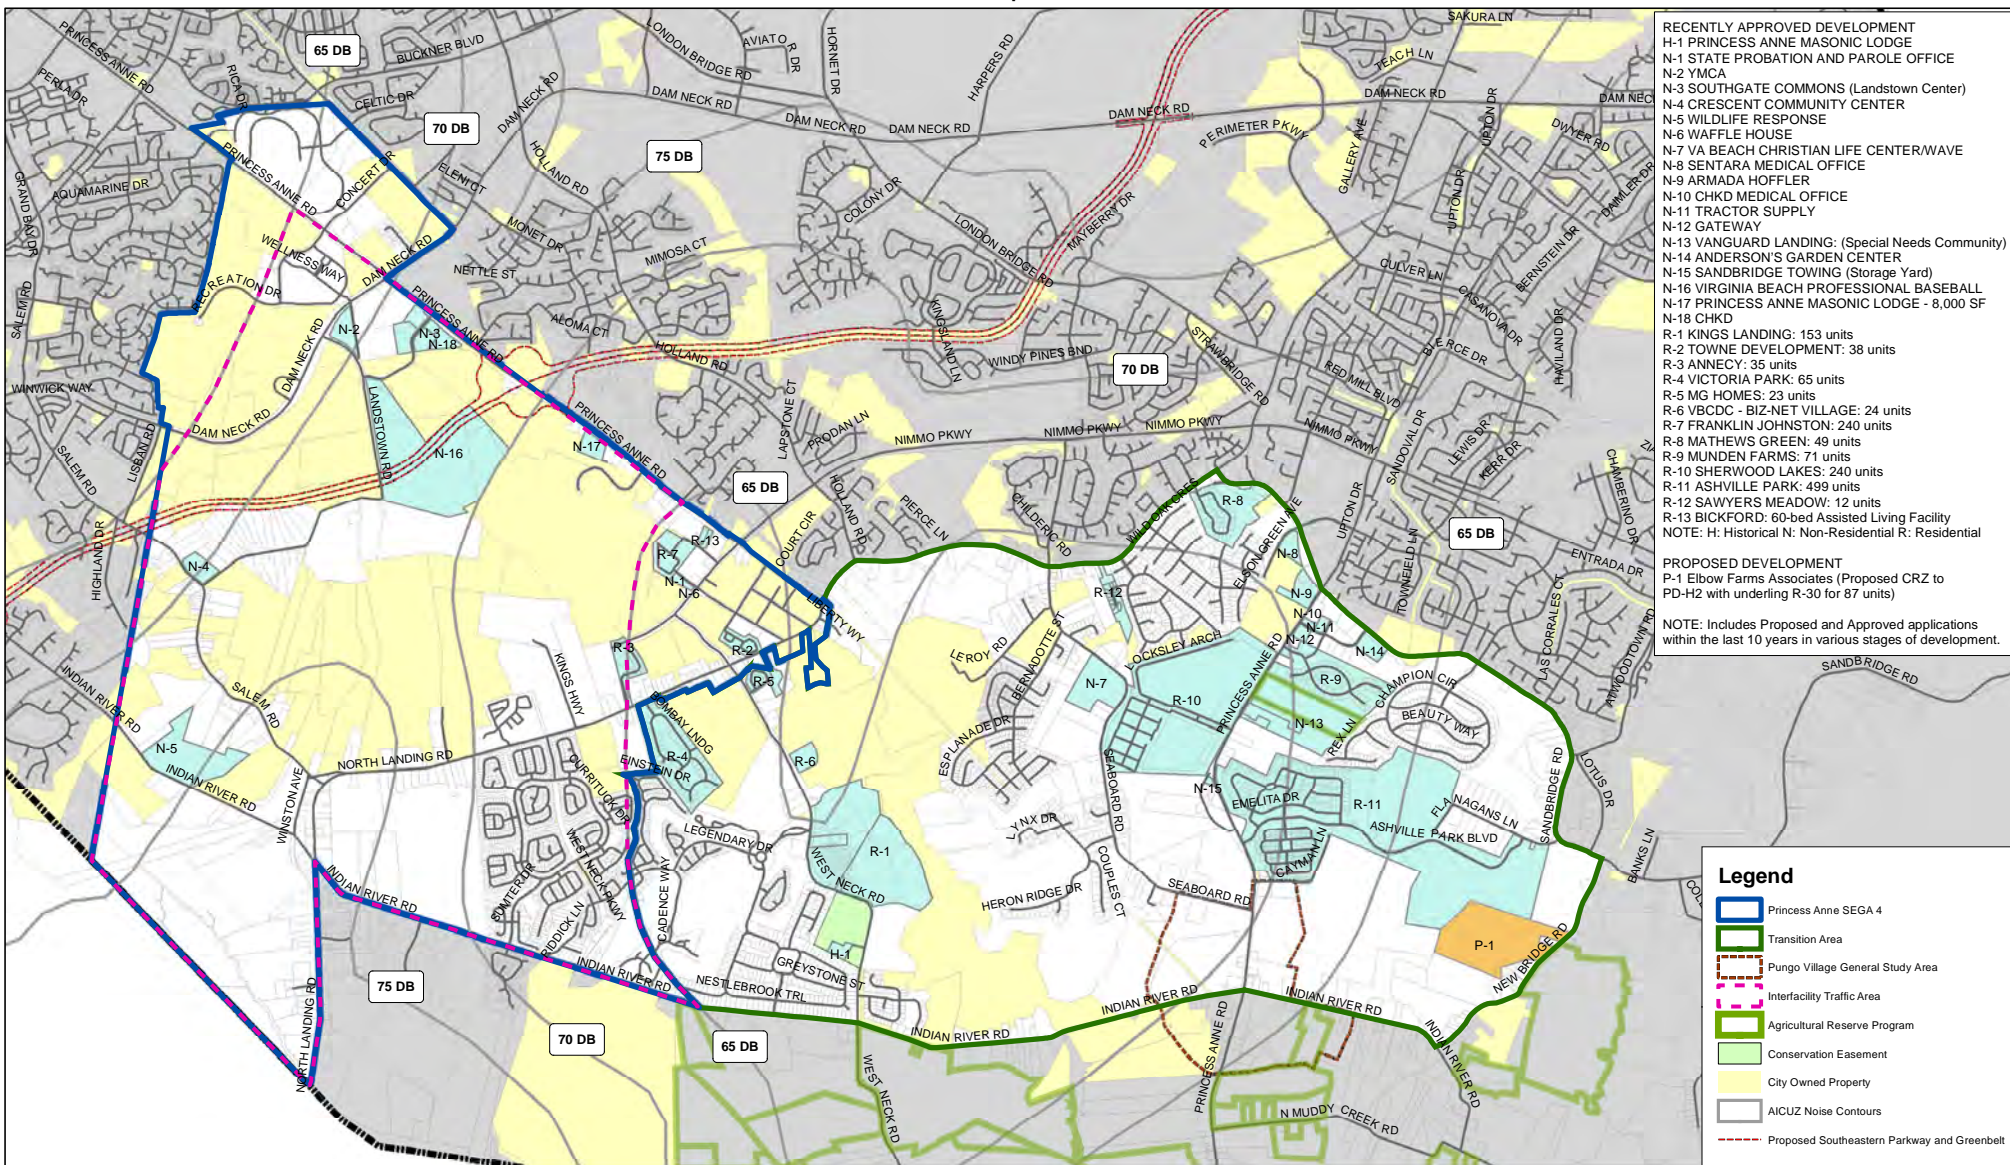

**APPROVED AND PROPOSED DEVELOPMENT PROJECTS
PRINCESS ANNE SPECIAL ECONOMIC GROWTH AREA 4 AND TRANSITION AREA
as of April 2018**

Produced by the City of Virginia Beach Planning Department April 16, 2018 JDS