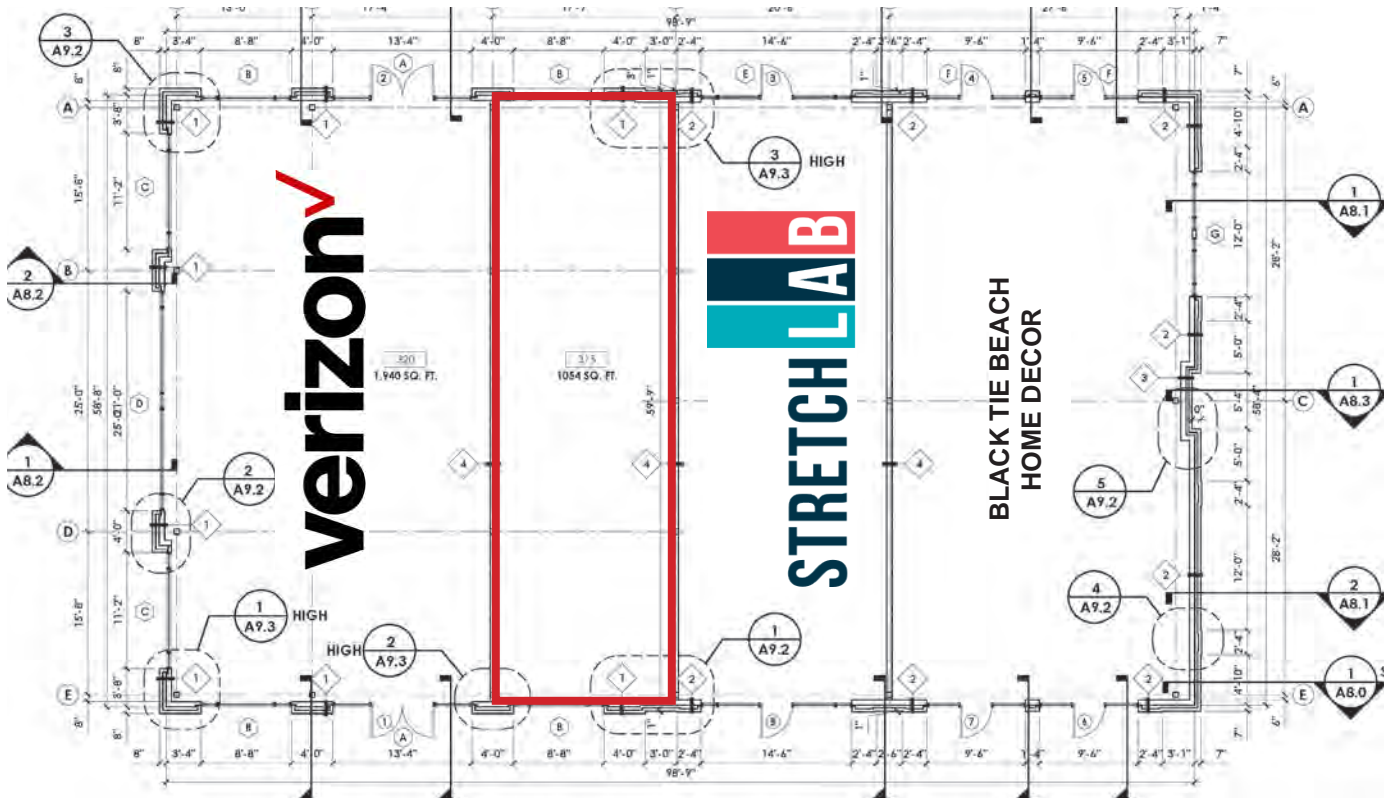

Kristen Huber
o: 757.222.0111
m: 757.714.2341
kristen@parkerburnell.com

DEVELOPED BY:

BUILDING B: ±1,428 SF AVAILABLE

BUILDING D: ±1,054 SF AVAILABLE

SITE PHOTOS

**APPROVED AND PROPOSED DEVELOPMENT PROJECTS
PRINCESS ANNE SPECIAL ECONOMIC GROWTH AREA 4 AND TRANSITION AREA
as of April 2018**