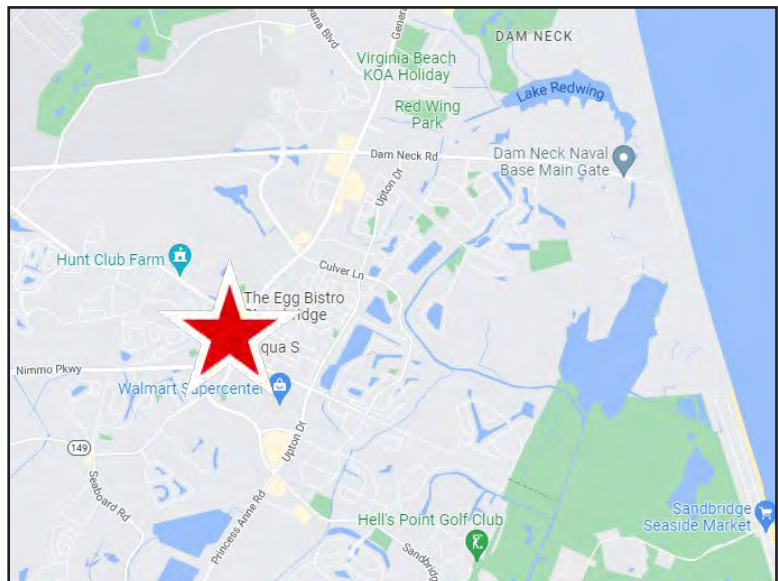

Troy Parker
o: 757.222.0111
m: 757.407.9499
troy@parkerburnell.com

Kristen Huber
o: 757.222.0111
m: 757.714.2341
kristen@parkerburnell.com

DEVELOPED BY: