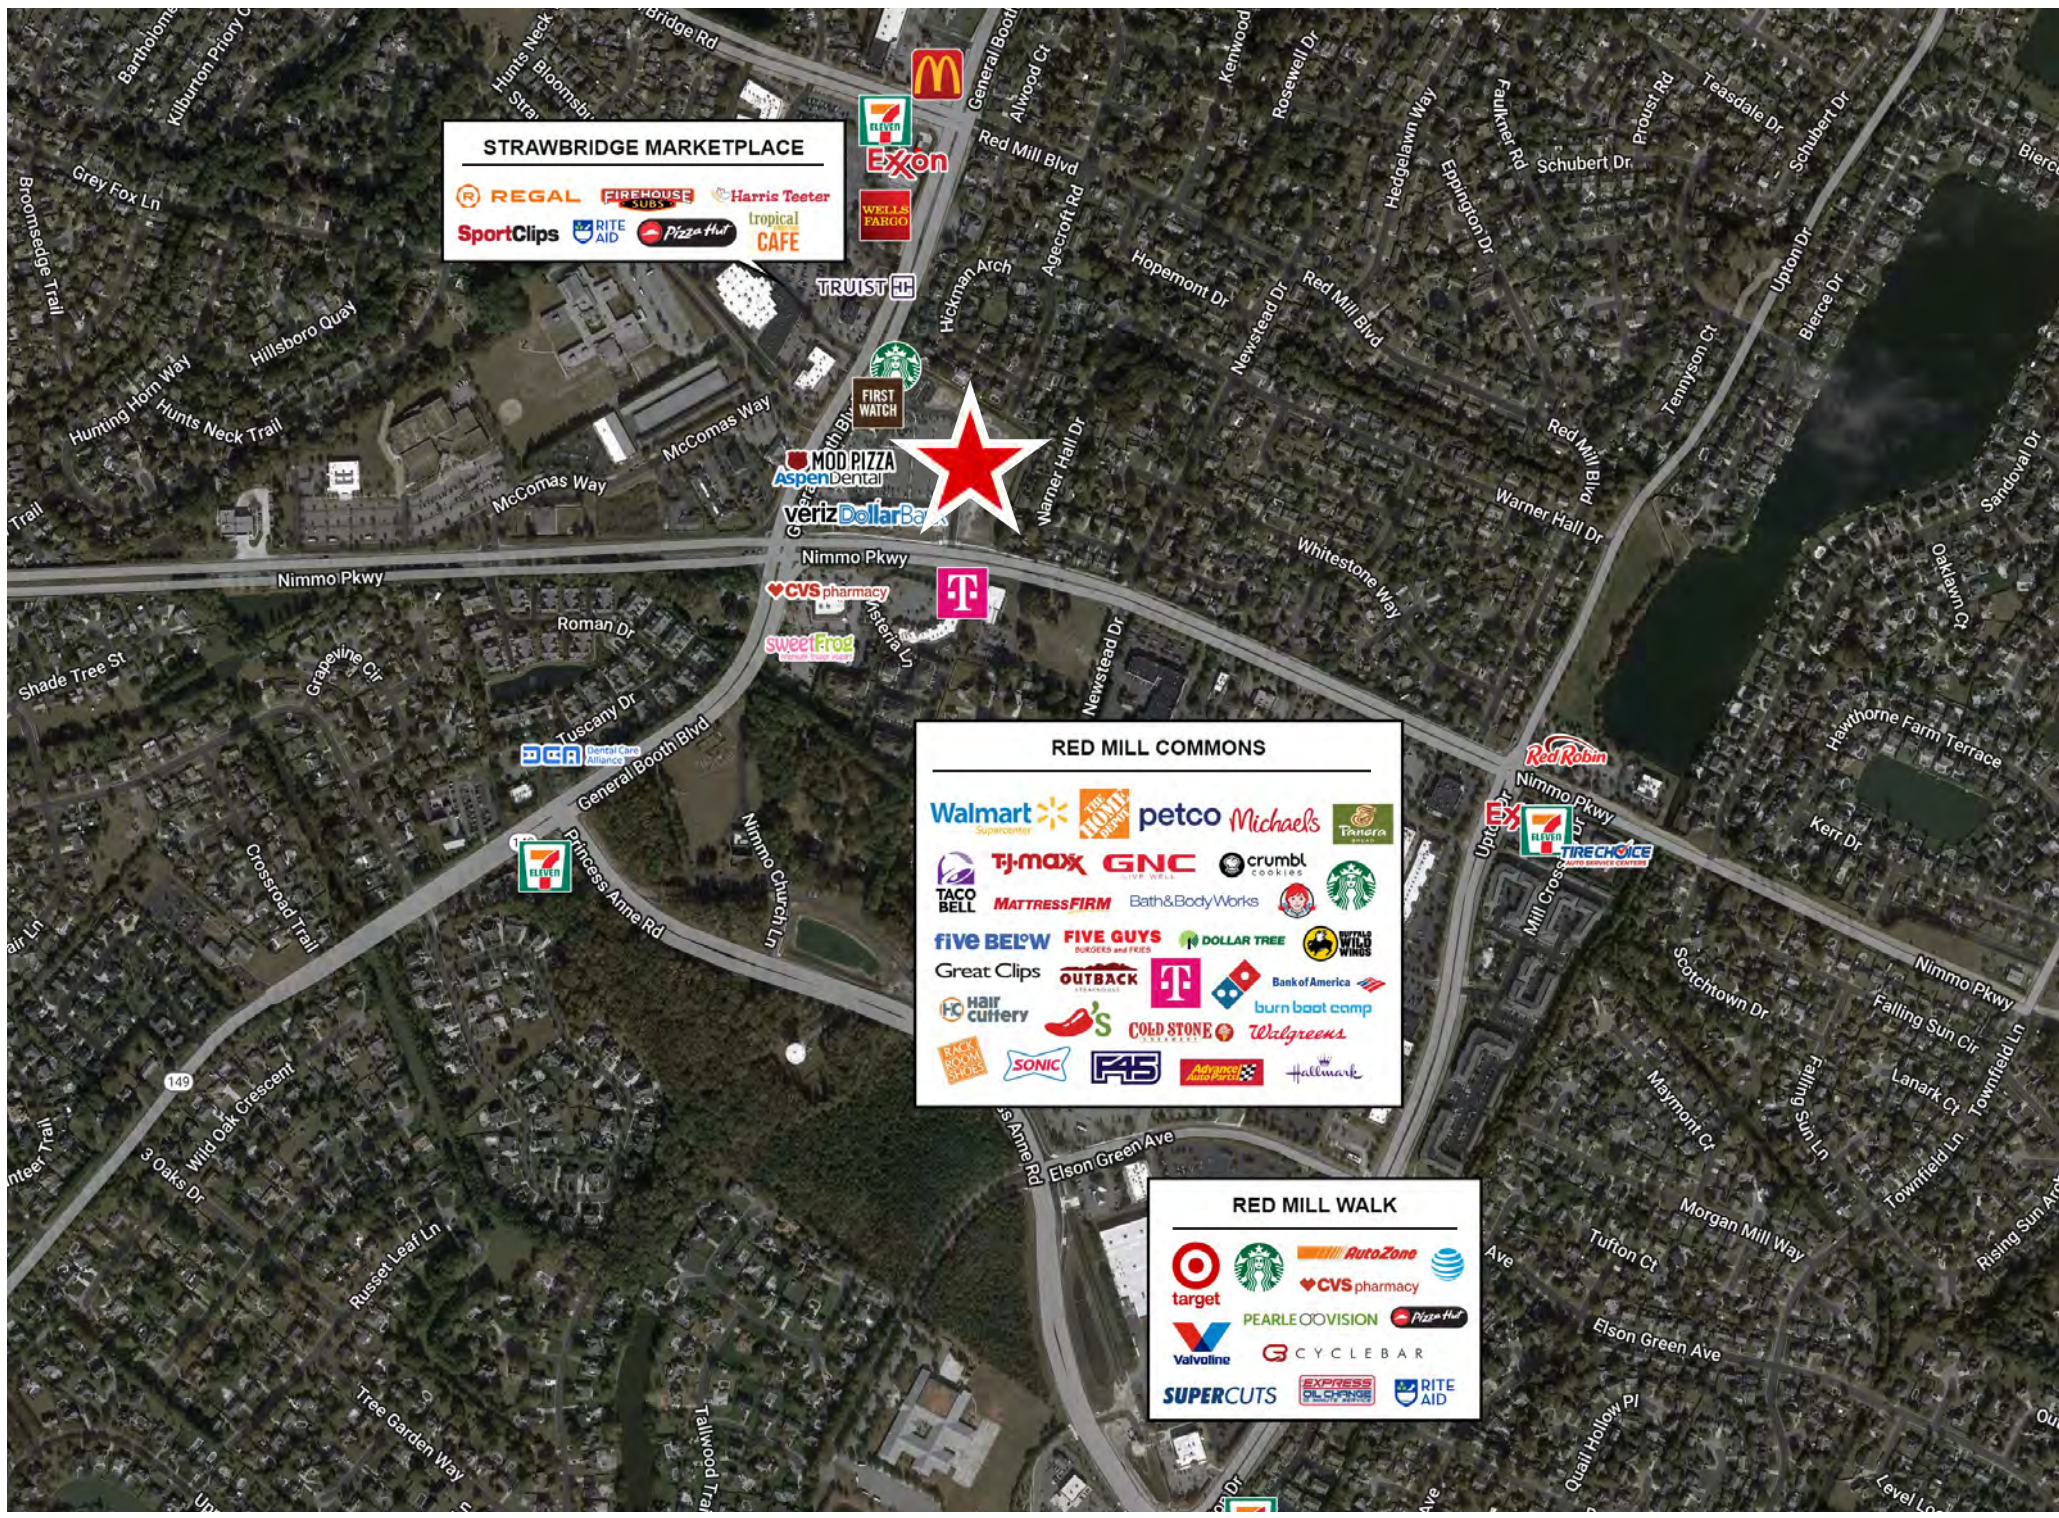

retail FOR LEASE

Hickman Place | 2160 - 2218 General Booth Blvd., Virginia Beach, VA

PROPERTY FEATURES:

- **Join Virginia Beach's first PUBLIX location at Hickman Place!** This new & existing retail development located on the corner of General Booth Blvd. & Nimmo Parkway; over 36K VPD along General Booth Blvd.
- **SPACES AVAILABLE**
 - Building B: ±1,428 SF Available
 - Building D: ±1,054 SF Available
- **This development is nestled within several large, up & coming housing communities** and mixed use power centers servicing Southern Virginia Beach - Sandbridge, Red Mill, Pungo & Knotts Island, NC.
- **Above average HH incomes**
- **Less than 5 miles from the Virginia Beach oceanfront**, which brings in approximately 15.2 million visitors annually (2016)

Produced by the City of Virginia Beach Planning Department April 16, 2018 JDS

STRAWBRIDGE MARKETPLACE

REGAL FIREHOUSE SUBS Harris Teeter
 SportClips RITE AID Pizza Hut tropical CAFE
 TRUIST

RED MILL COMMONS

Walmart Supercenter THE HOME DEPOT petco Michaels Panera
 T.J. MAXX GNC crumbl Starbucks
 TACO BELL MATTRESS FIRM Bath & Body Works
 FIVE BELOW FIVE GUYS PICKED MY FRIES DOLLAR TREE WICKS WINGS
 Great Clips OUTBACK T.T. Bank of America
 FC Haircutters PAPA JOHN'S COLD STONE WAGGIERS Walgreens
 SONIC FAS Advance Auto Parts Hallmark

RED MILL WALK

target Starbucks AutoZone
 CVS pharmacy
 PEARLE O'VISION Pizza Hut
 Valvoline CYCLEBAR
 SUPERCUTS EXPRESS OIL CHANGE RITE AID