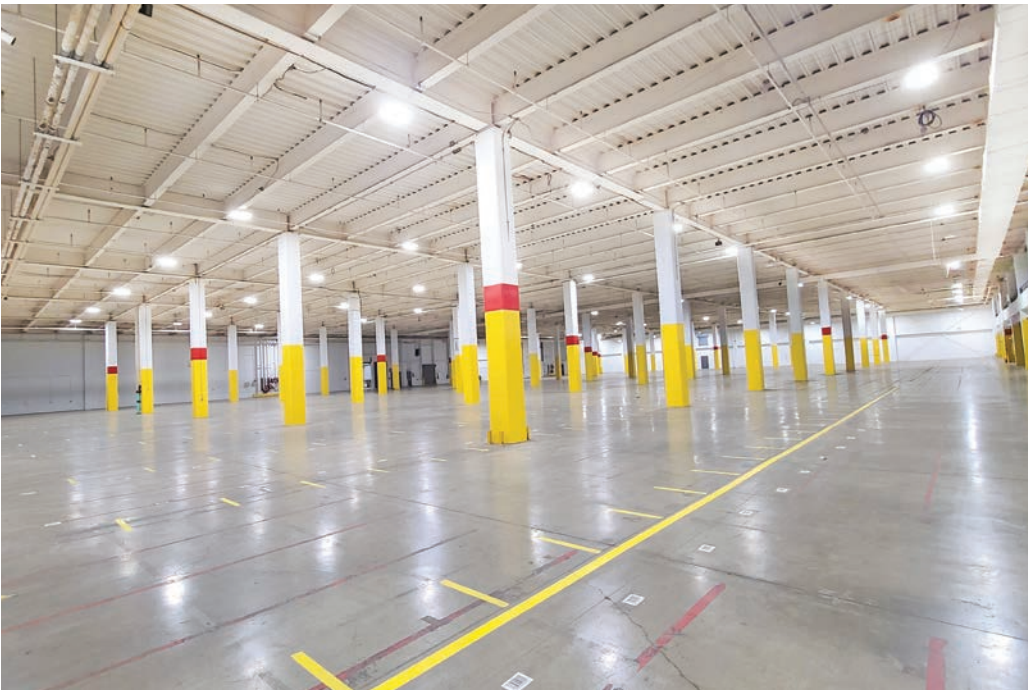

Logistics Warehouse Space

4545 Fisher Road, Columbus, OH 43228

- Available: 59,000 SF up to 120,047 SF
- 13 docks
- 24' clear height
- Large parking field (cars & trucks)
- 400+ trailer parking spaces
- Strategically located 1 mile to I-70 and I-270

Logistics Warehouse Space

4545 Fisher Road, Columbus, OH 43228

Logistics Warehouse Space

4545 Fisher Road, Columbus, OH 43228

Logistics Warehouse Space

4545 Fisher Road, Columbus, OH 43228

Logistics Warehouse Space

4545 Fisher Road, Columbus, OH 43228

AVAILABLE
59,000 SF
13 DOCKS

AVAILABLE
120,047 SF