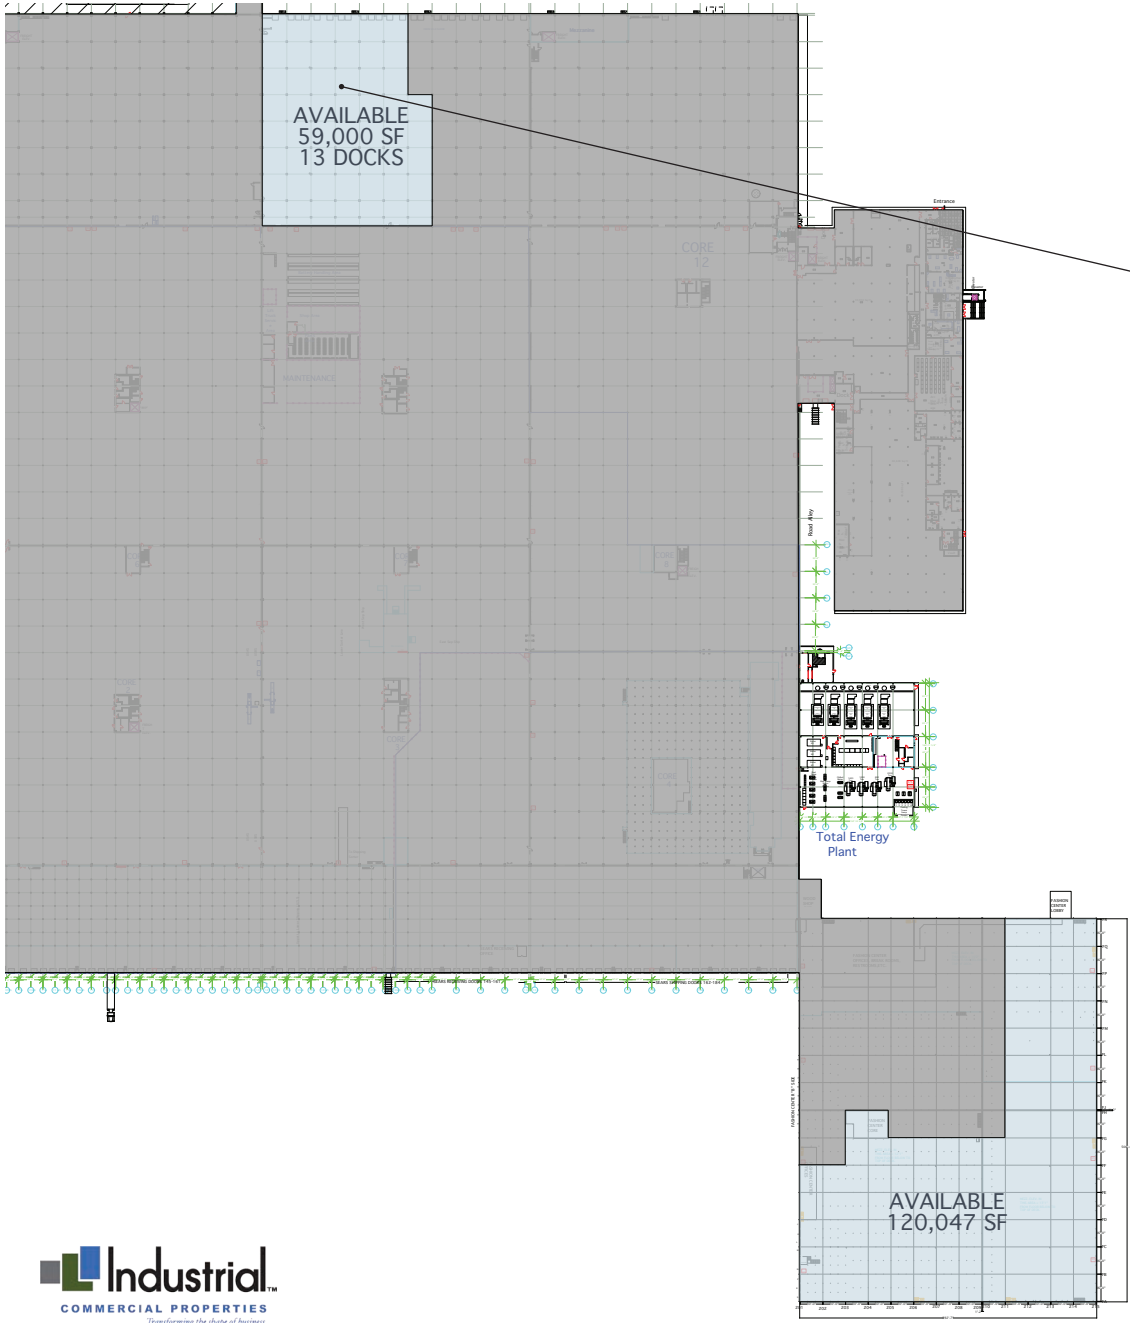

Logistics Warehouse Space

4545 Fisher Road, Columbus, OH 43228

- Available: 59,000 SF up to 120,047 SF
- 13 docks
- 24' clear height
- Large parking field (cars & trucks)
- 400+ trailer parking spaces
- Strategically located 1 mile to I-70 and I-270

Logistics Warehouse Space

4545 Fisher Road, Columbus, OH 43228

Logistics Warehouse Space

4545 Fisher Road, Columbus, OH 43228

Logistics Warehouse Space

4545 Fisher Road, Columbus, OH 43228

Logistics Warehouse Space

4545 Fisher Road, Columbus, OH 43228

AVAILABLE
59,000 SF
13 DOCKS

AVAILABLE
120,047 SF