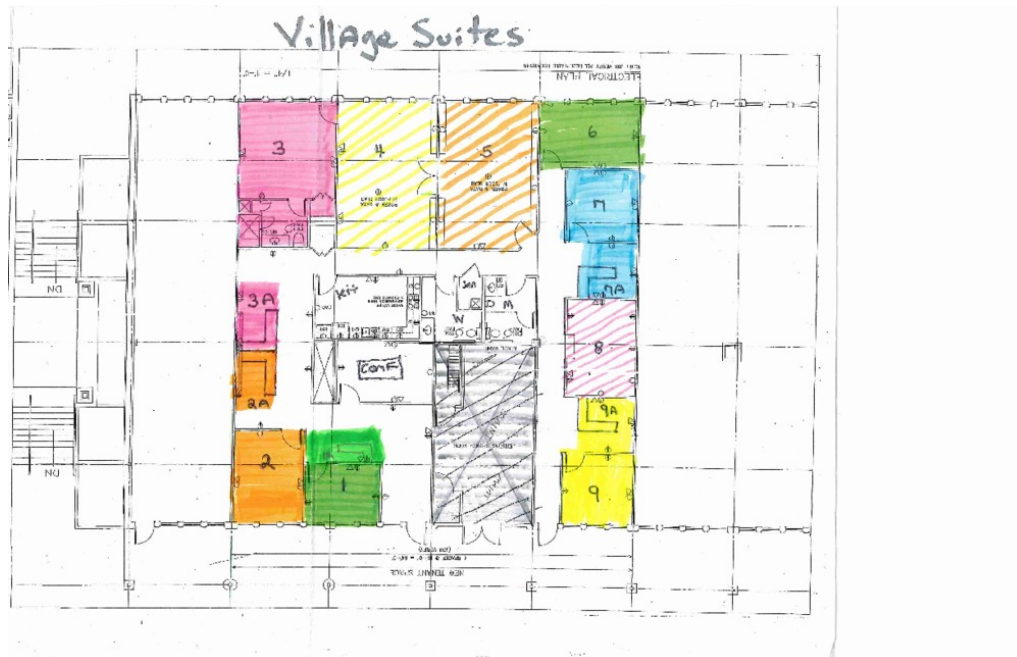

Property Summary

OFFERING SUMMARY

Available SF: 168-420 SF

Executive Office

Lease Rate: \$650- 950.00
Monthly
(Full Service)

Lot Size: 3 Acres

Total Suite Size: 4,000 SF

PROPERTY OVERVIEW

-Executive office suite available with high levels of attention to detail.

-Anchor tenants include the new Hot Springs sensation "Bones Chophouse Steaks". "Samu" sushi bar. "O Looneys" upscale liquor store specializing in unique wines and beverages. And hot spot lunch and happy hour at "Cantina Cinco DeMayo" restaurant .

-Executive tenants of Insurance, Law offices, Architect, Title Co, Aesthetics , and Diet and Nutrition

-Ample parking and centrally located in the heart of Chenal.

Additional Photos

Available Spaces

SPACE	SPACE USE	LEASE RATE	LEASE TYPE	SIZE	TERM	COMMENTS
VILLAGE SUITES 27 D Rahling Circle Suite 1-1A	Executive Suites	\$750 per month	Full Service	169 SF	Negotiable	
VILLAGE SUITES 27 D Rahling Circle Suite 2 -2A	Executive Suites	\$850 per month	Full Service	261 SF	Negotiable	
VILLAGE SUITES 27 D Rahling Circle Suite 3-3A	Executive Suites	\$950 per month	Full Service	480 SF	Negotiable	LEASED
VILLAGE SUITES 27 D Rahling Circle Suite 4	Executive Suites	\$950 per month	Full Service	420 SF	Negotiable	LEASED
VILLAGE SUITES 27 D Rahling Circle Suite 5	Executive Suites	\$950 per month	Full Service	420 SF	Negotiable	LEASED
VILLAGE SUITES 27 D Rahling Circle Suite 6	Executive Suites	\$650 per month	Full Service	168 SF	Negotiable	
VILLAGE SUITES 27 D Rahling Circle Suite 7-7A	Executive Suites	\$750 per month	Full Service	226 SF	Negotiable	
VILLAGE SUITES 27 D Rahling Circle Suite 8	Executive Suites	\$700 per month	Full Service	176 SF	Negotiable	
VILLAGE SUITES 27 D Rahling Circle Suite 9-9A	Executive Suites	\$750 per month	Full Service	226 SF	Negotiable	