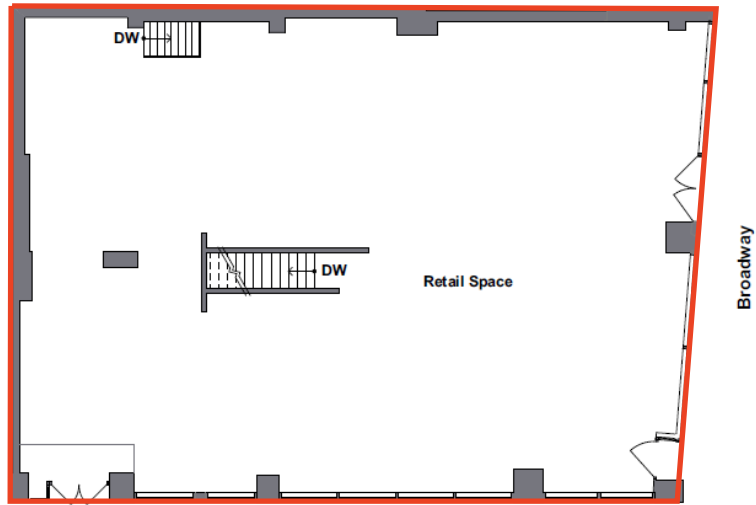

SIZE

Ground Floor 2,644 SF

ASKING RENT

Upon Request

FRONTAGE

102' Wraparound

POSSESSION

Immediate

347.204.4935

757 BROADWAY

CORNER OF BROADWAY AND EAST 8TH STREET
GREENWICH VILLAGE

Space Without Division

Space With Division

CONTACT OUR BROKERS FOR MORE INFORMATION

All information supplied in this marketing presentation and/or flyer is from sources deemed reliable and is furnished subject to errors, omissions, modifications, removal of listings from sale/lease and to any listing condition. Any square footage, dimensions, floor plans and/or technical data set forth are approximations and are subject to further elaboration/confirmation.