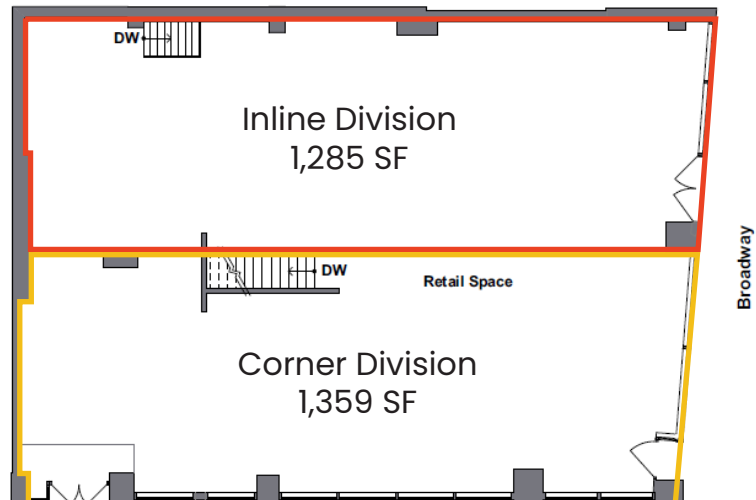

SIZE

Ground Floor 2,644 SF

ASKING RENT

Upon Request

FRONTAGE

102' Wraparound

POSSESSION

Immediate

347.204.4935

757 BROADWAY

CORNER OF BROADWAY AND EAST 8TH STREET
GREENWICH VILLAGE

Space Without Division

Space With Division

CONTACT OUR BROKERS FOR MORE INFORMATION

All information supplied in this marketing presentation and/or flyer is from sources deemed reliable and is furnished subject to errors, omissions, modifications, removal of listings from sale/lease and to any listing condition. Any square footage, dimensions, floor plans and/or technical data set forth are approximations and are subject to further elaboration/confirmation.