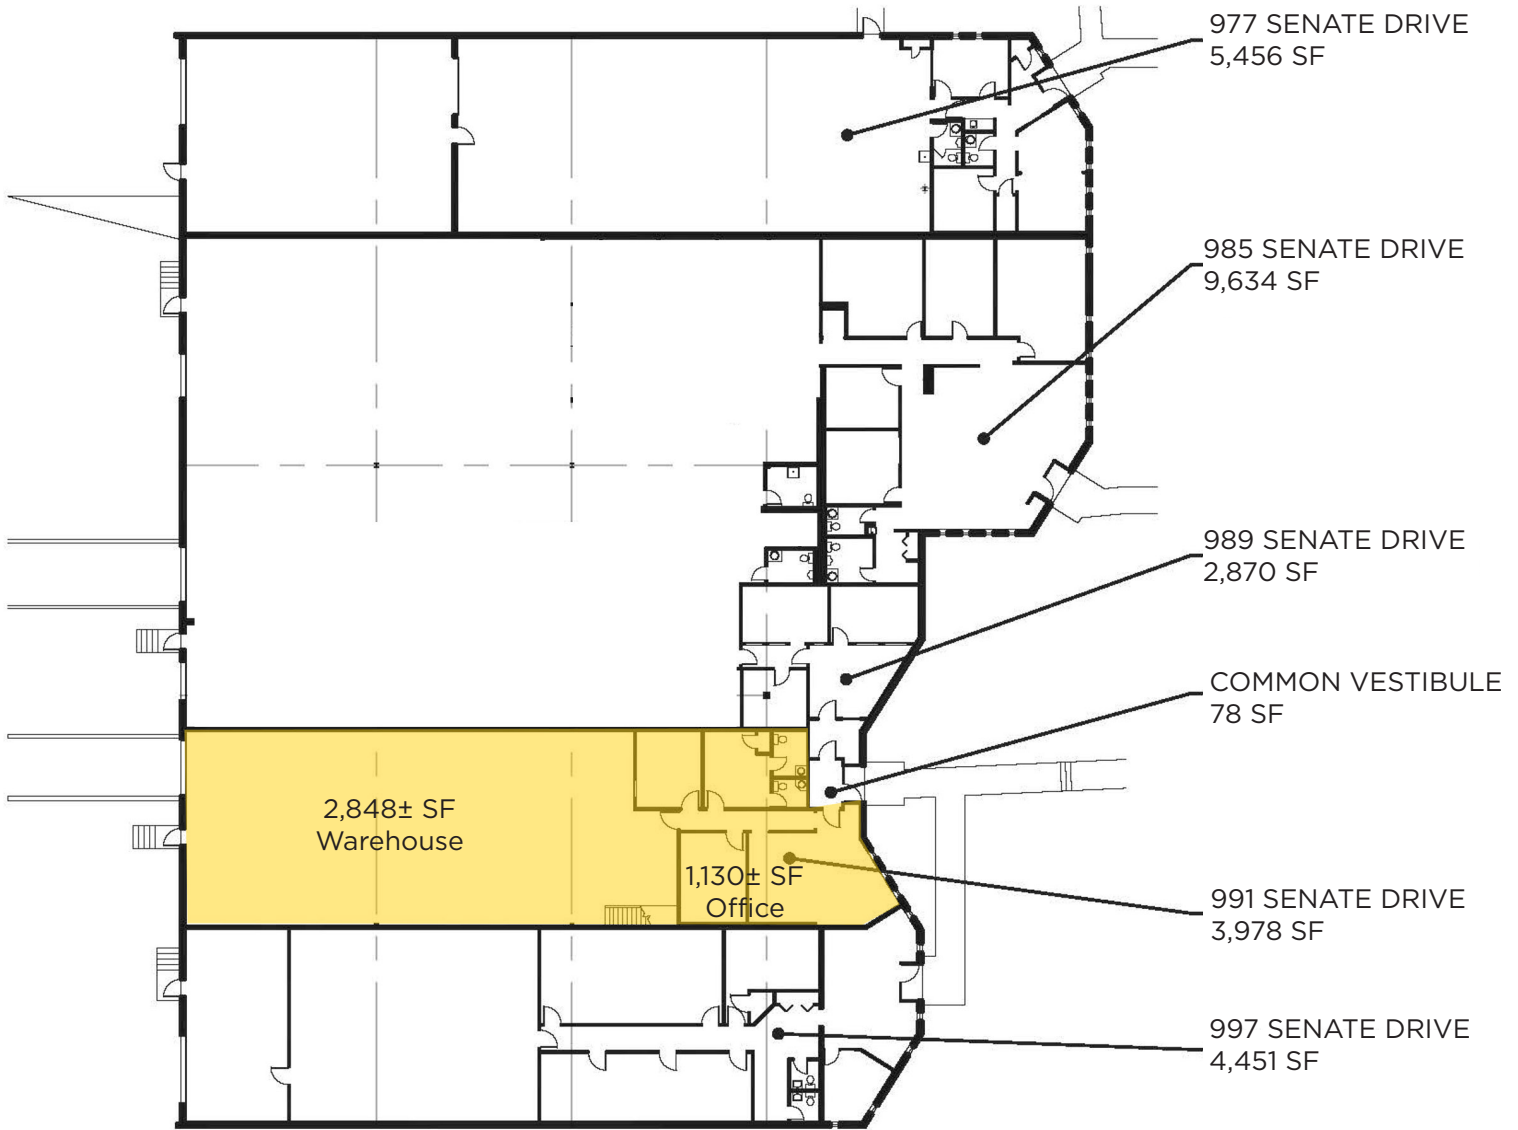

South Park Complex

991 Senate Drive
Washington Township, Ohio 45459

Floor Plan

ApexCommercialGroup.com