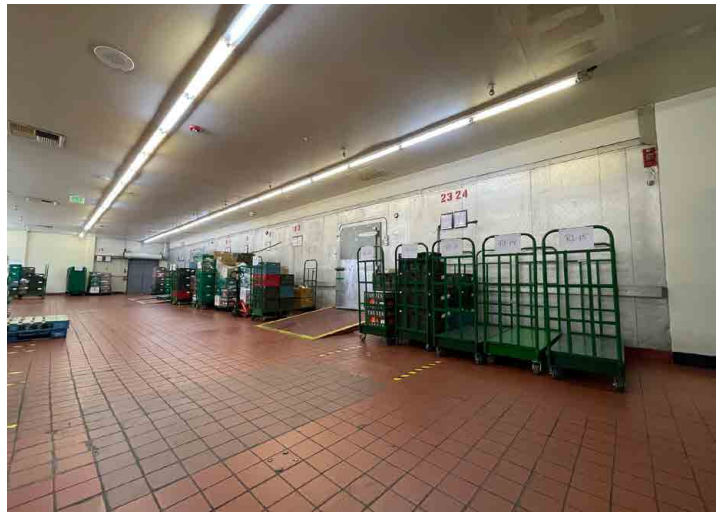

Property Gallery