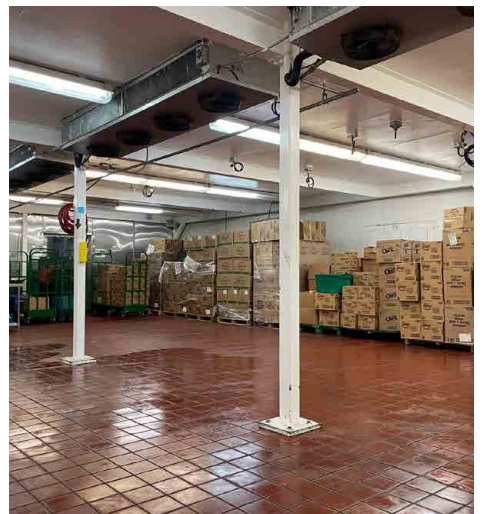

Property Gallery