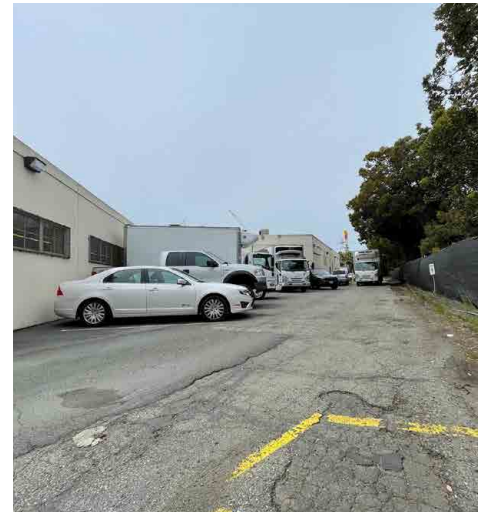

For Lease | 370 Adrian Road

Property Gallery