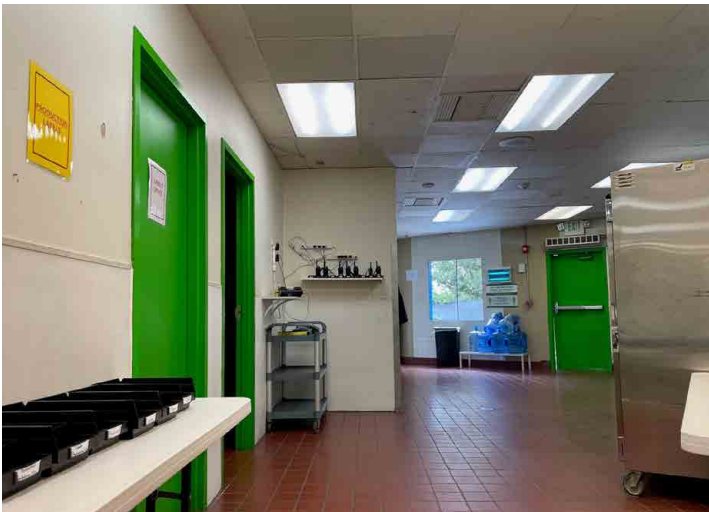

Property Gallery