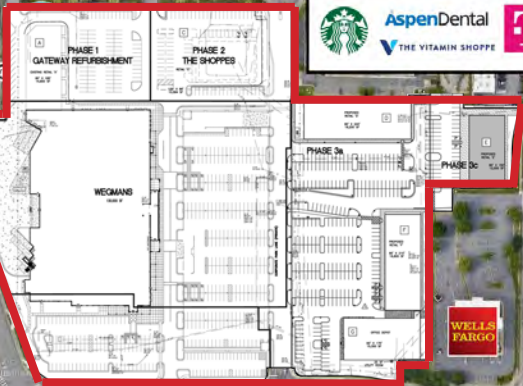

## PROPERTY FEATURES:

- **Join VB's first Wegman's in the heart of Town Center!** Along with Office Depot, AT&T, Lendmark Financial, Ideal Image, Velocity Urgent Care & more!
- **PHASE III AVAILABILITY:**
  - Building D = ±1,200-19,200 sf (Fall 2026)
  - Building E = ±1,200-3,400 sf (Spring 2026)
  - Building F = ±1,200-16,800 sf (Summer 2026)
- **New & Existing Retail Development** in the centrally located business district of Virginia Beach - second largest MSA in Virginia with 2M POP
- **Busiest Intersection in Virginia Beach** - Traffic Counts of over 43K along Virginia Beach Blvd. & over 62K along Independence Blvd.
- **Adjacent to Town Center**, a mixed-use project with over 900 residences and hotels, as well as Pembroke Square.

# SITE PLAN

**PEMBROKE SQUARE**

**VIRGINIA BEACH TOWN CENTER**

**PEMBROKE SQUARE**

- target
- Starbucks
- REI
- KOHL'S
- SEPHORA
- Rack
- DSW
- THE FRESH MARKET
- OLD NAVY
- Bath & Body Works
- SportClips
- Pizza Hut
- SMOKEY BONES
- Walgreens
- TRUIST
- Jacobs
- TIRE CHOICE

**PEMBROKE PLACE**

- FLOOR DECOR
- Michaels
- crumbl cookies
- Tanora

**Wegmans**

- Great Clips
- Starbucks
- AspenDental
- THE VITAMIN SHOPPE

**VIRGINIA BEACH TOWN CENTER**

- WESTIN
- Yard House
- Nike
- LEGO
- RUTY'S
- FREE PEOPLE
- Books & Brews
- WILLIAMS-SONOMA
- POTTERY BARN
- west elm
- lululemon
- california PIZZA HUT
- bluemercury
- P.F. CHANG'S
- Onesecake Factory
- Hilton Garden Inn
- ANTHROPOLOGIE
- COLD STONE
- MEN'S WEARHOUSE
- LENSCRAFTERS