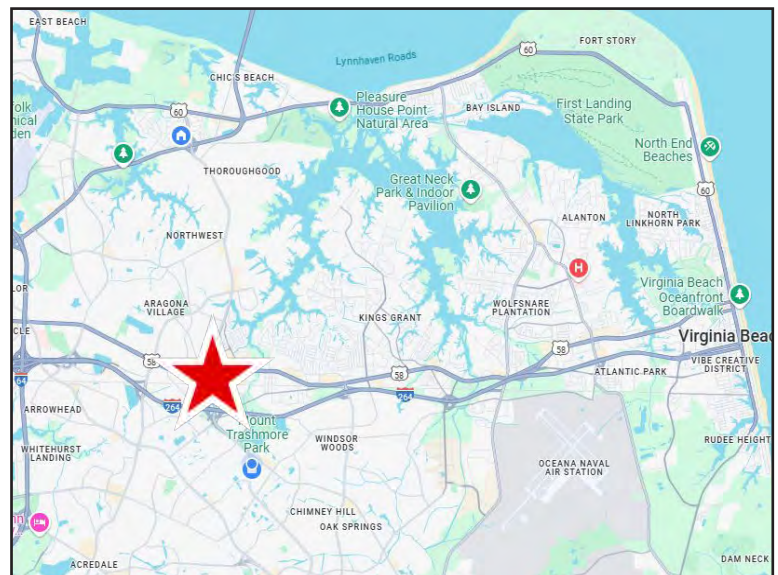

Troy Parker
o: 757.222.0111x204
m: 757.407.9499
troy@parkerburnell.com

Kristen Huber
o: 757.222.0111x203
m: 757.714.2341
kristen@parkerburnell.com