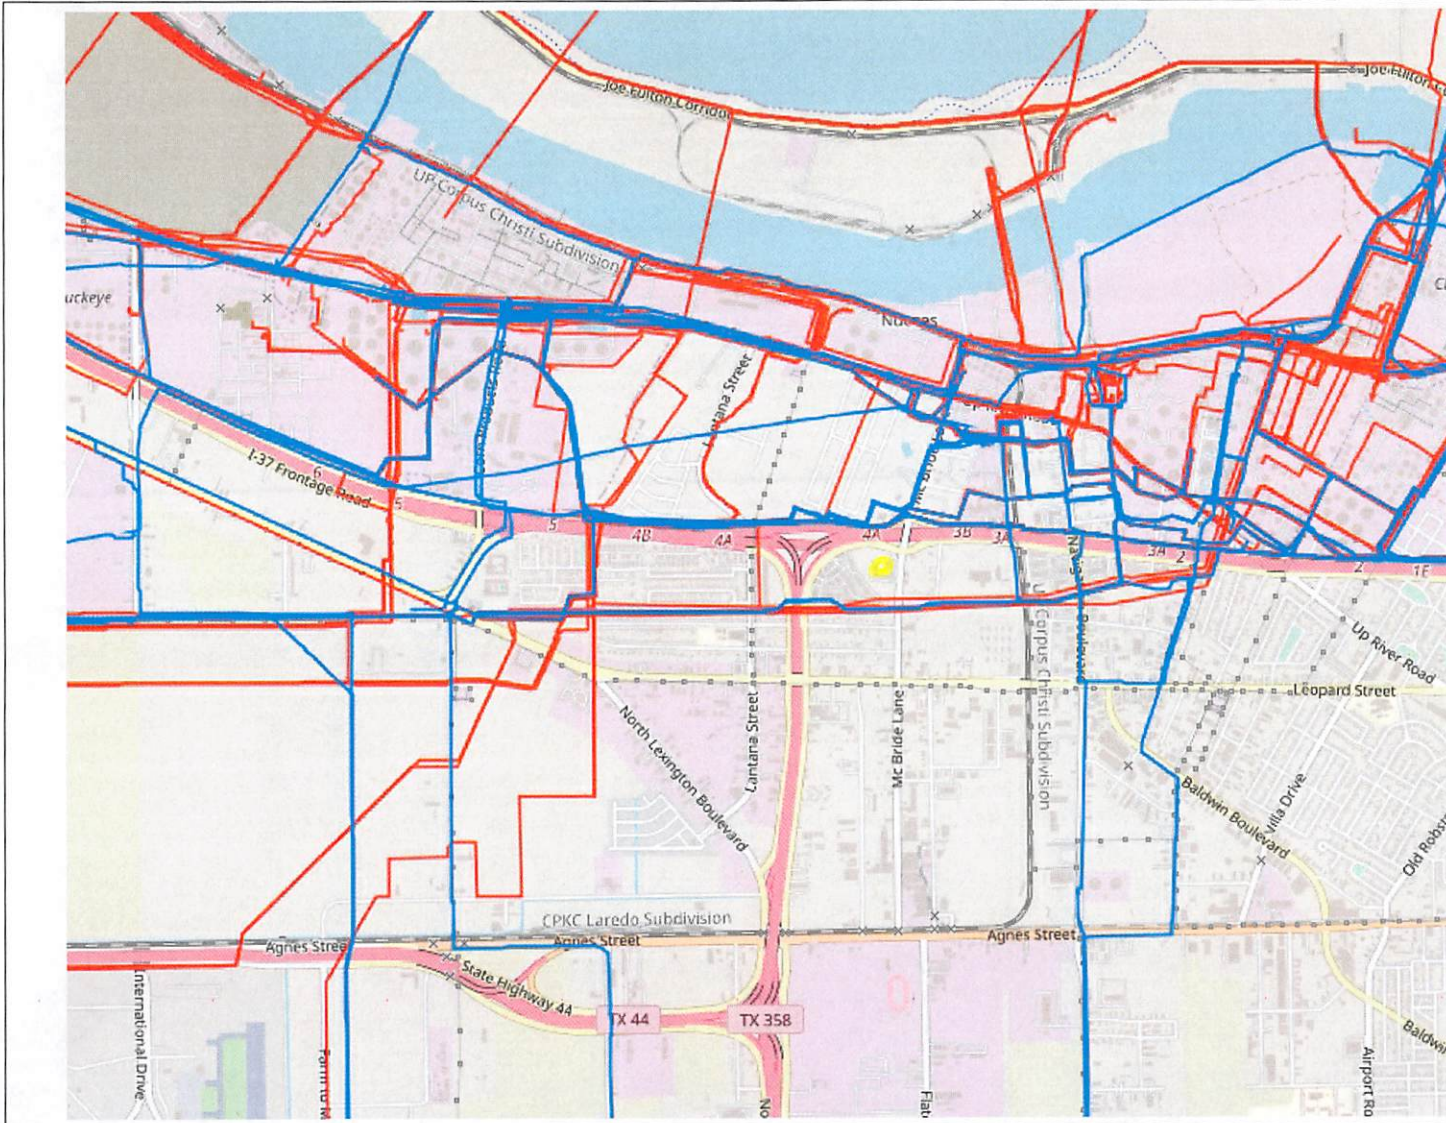

NATIONAL PIPELINE MAPPING SYSTEM

Legend

- Gas Transmission Pipelines
- Hazardous Liquid Pipelines

Pipelines depicted on this map represent gas transmission and hazardous liquid lines only. Gas gathering and gas distribution systems are not represented.

This map should never be used as a substitute for contacting a one-call center prior to excavation activities. Please call 811 before any digging occurs.

Questions regarding this map or its contents can be directed to nprms@dot.gov.

Projection: Geographic

Datum: NAD83

Map produced by the Public Viewer application at www.nprms.phmsa.dot.gov

Basemap image © OpenStreetMap contributors

Date Printed: Nov 13, 2024