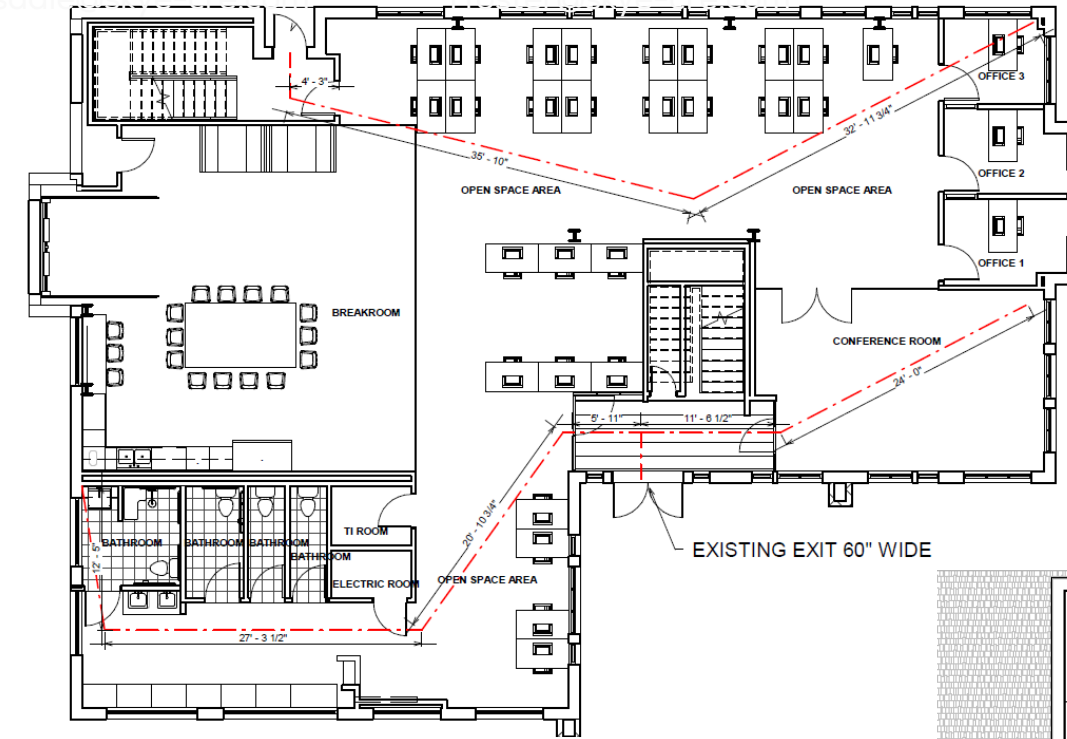

# 980 Dillon Road Louisville, CO

Ronan Truesdale  
Senior Director  
T 303.808.6806  
rtruesdale@skye-cre.com

Rodney Foster  
Senior Director  
T 303.475.1717  
rfoster@skye-cre.com