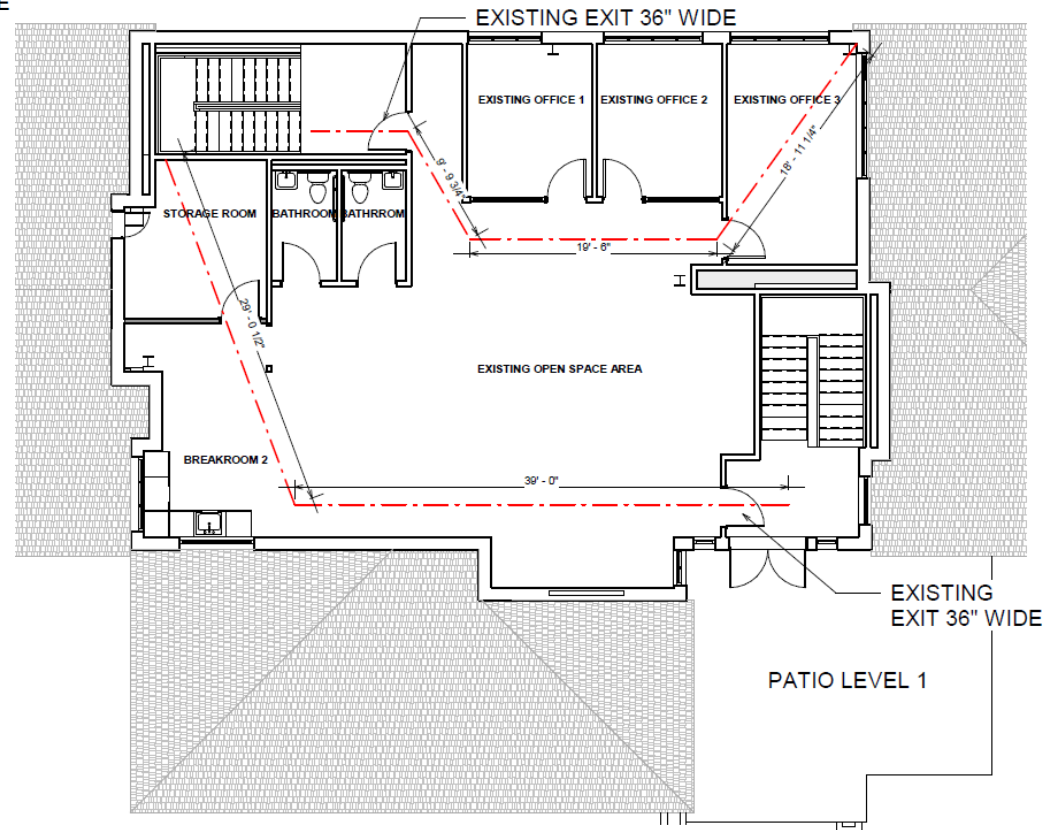

# 980 Dillon Road Louisville, CO

Ronan Truesdale  
Senior Director  
T 303.808.6806  
rtruesdale@skye-cre.com

Rodney Foster  
Senior Director  
T 303.475.1717  
rfoster@skye-cre.com