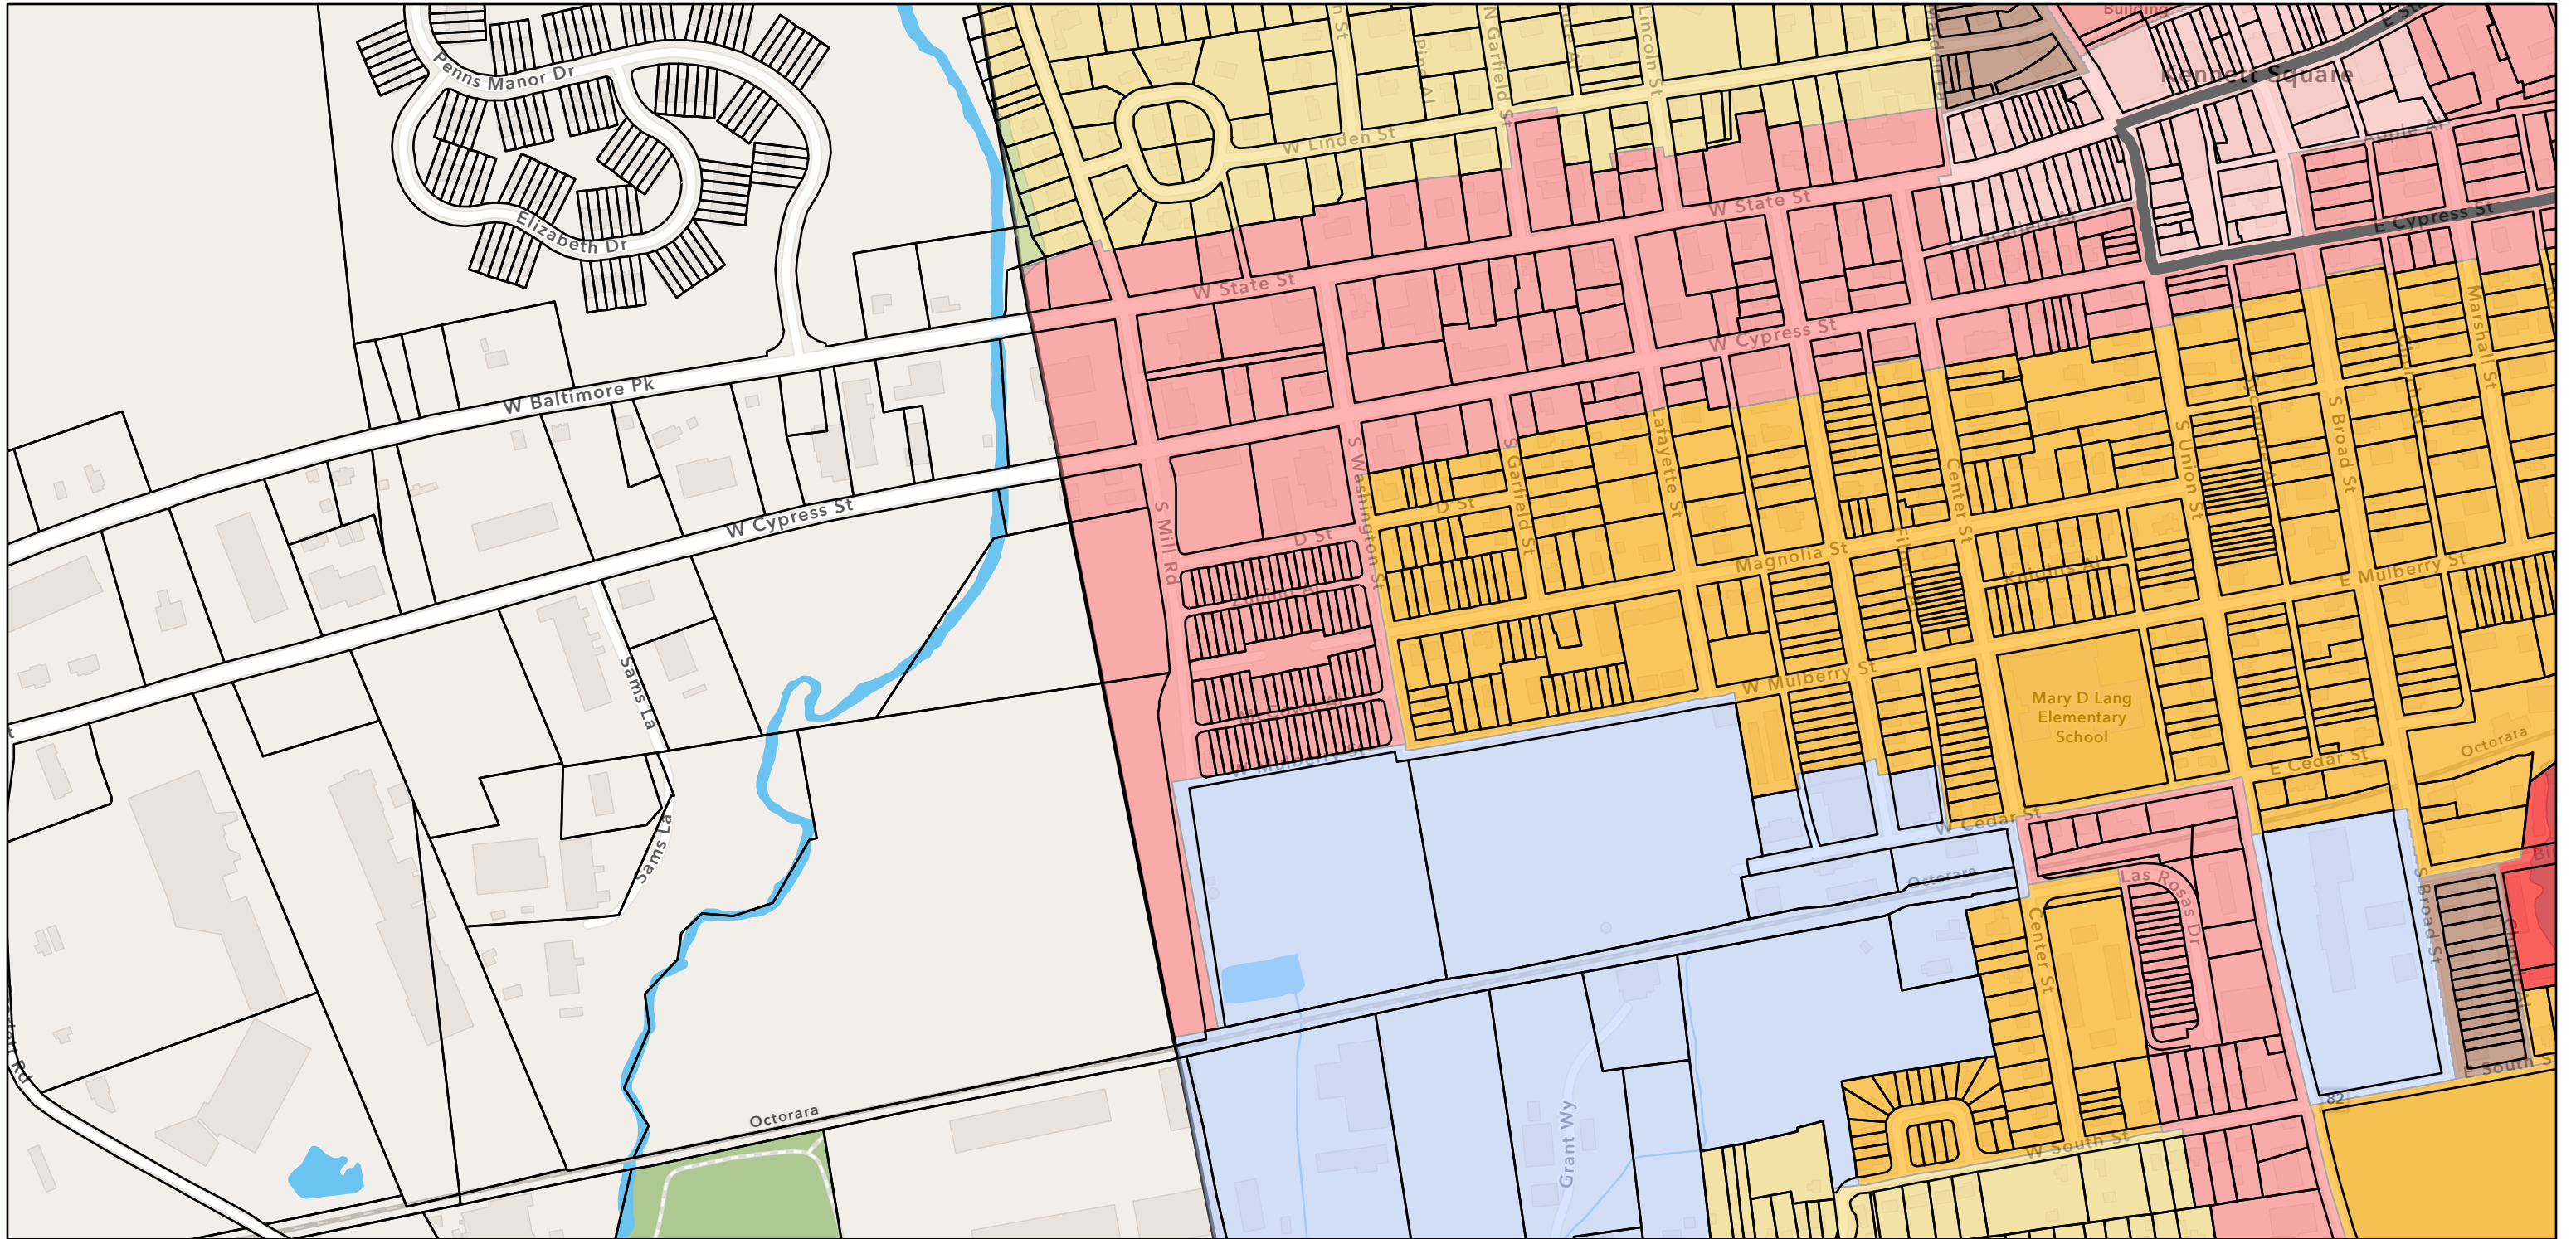

# ArcGIS Web Map

2/17/2026, 4:49:57 PM

Zoning

C-3	TBO	R-3	FEMA Floodzones
C-1	OI-1	R-2	AE
C-2		R-3/PAO	

Sources: Esri, TomTom, Garmin, FAO, NOAA, USGS, (c) OpenStreetMap contributors, and the GIS User Community