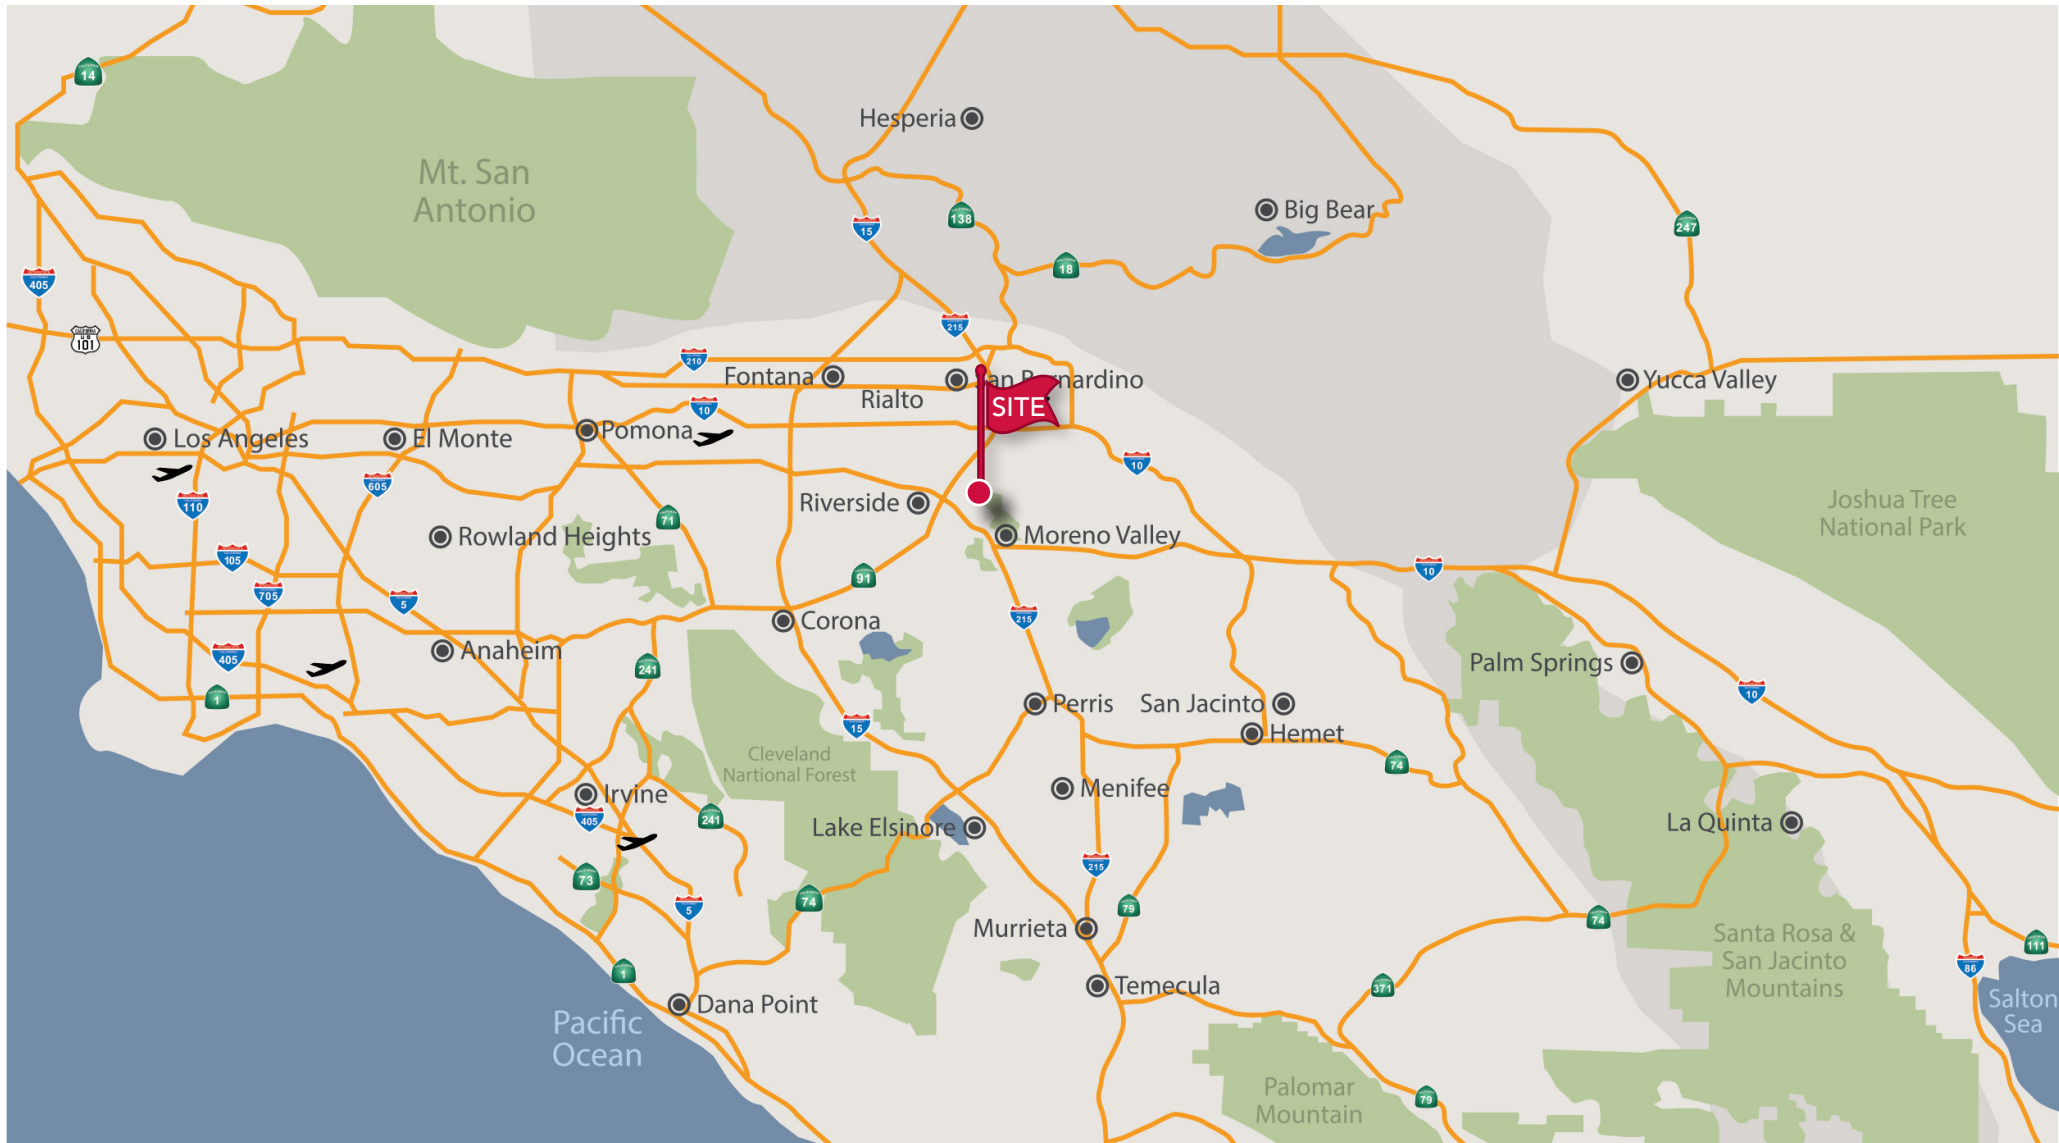

±1.44 ACRES OF INDUSTRIAL LAND 1301 Reseach Park Drive, Riverside, CA 92507

**LEE &
ASSOCIATES**

COMMERCIAL REAL ESTATE SERVICES

Contact Broker: Toby Tewell | Vice President | 951.276.3662 | DRE #01822772

All information furnished regarding property for sale, rental or financing is from sources deemed reliable, but no warranty or representation is made to the accuracy thereof and same is submitted to errors, omissions, change of price, rental or other conditions prior to sale, lease or financing or withdrawal without notice. No liability of any kind is to be imposed on the broker herein.