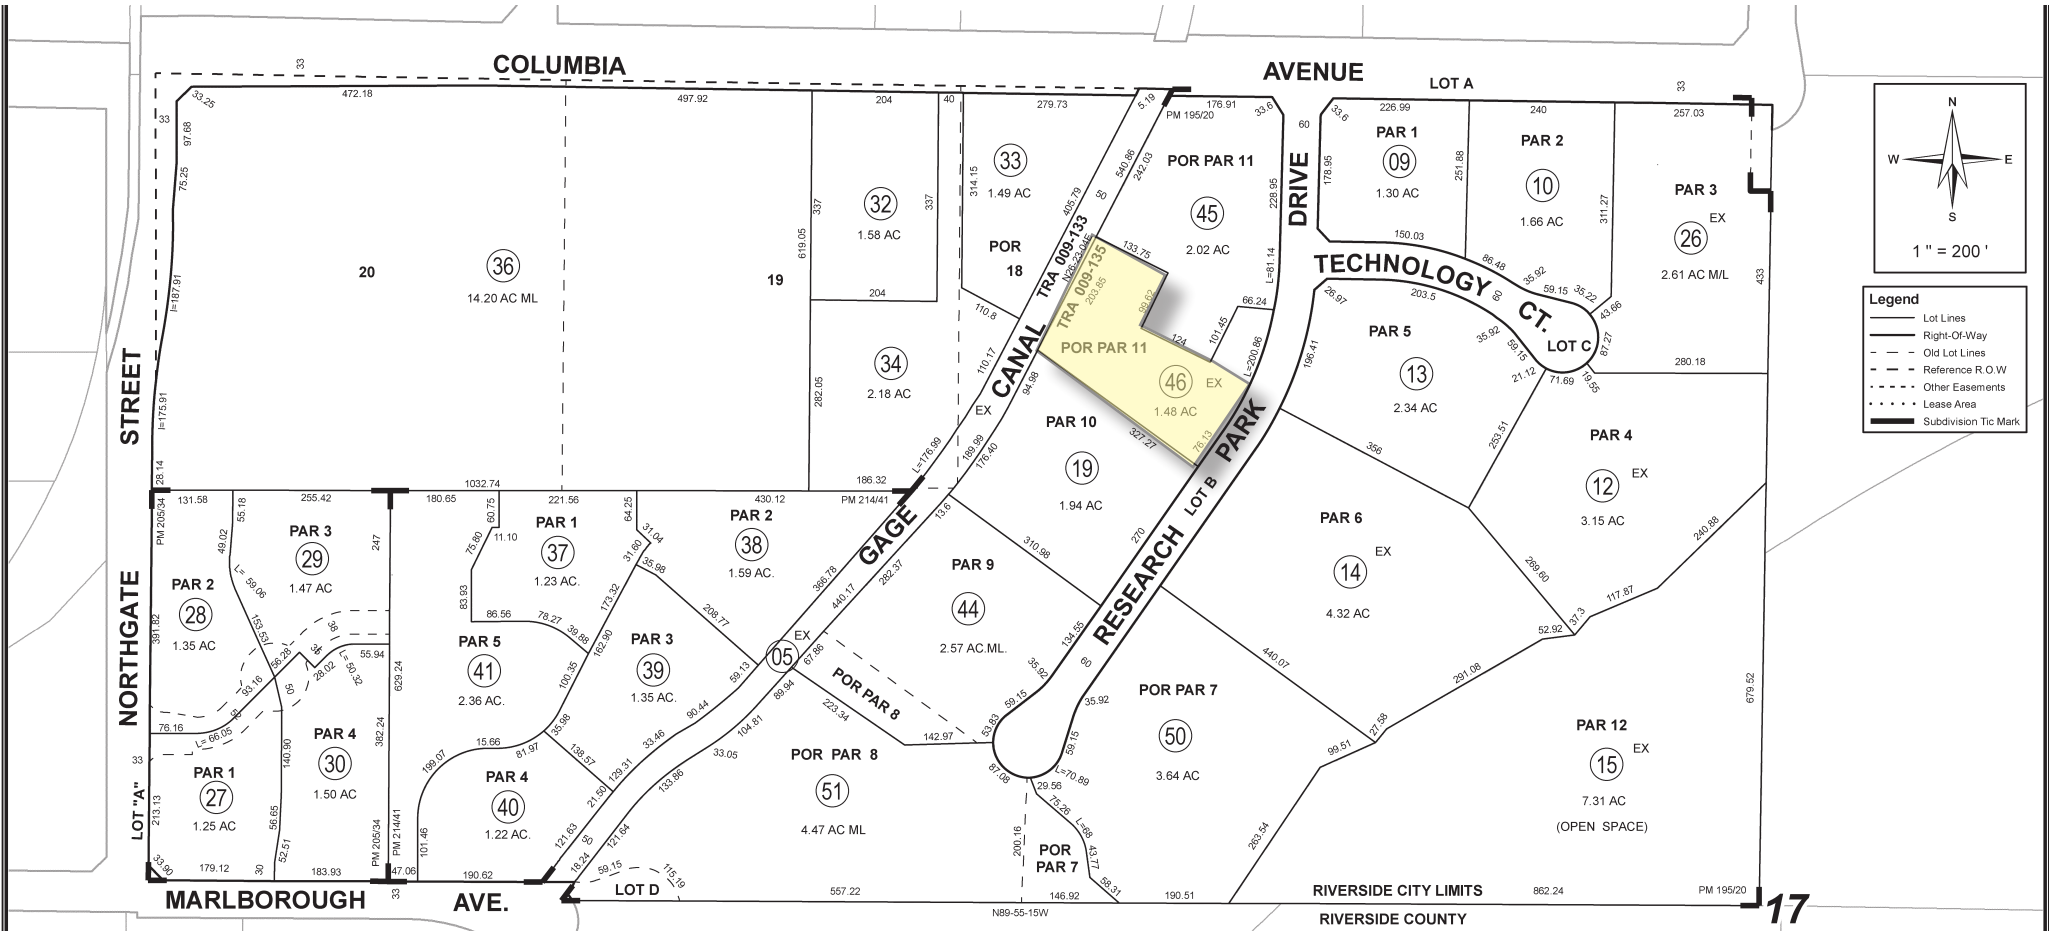

COLUMBIA AVE

TECHNOLOGY CT

RESEARCH PARK DR

CAGE CANAL

FOR SALE +1.44 ACRES INDUSTRIAL LAND

1301 RESEARCH PARK DRIVE | RIVERSIDE, CA 92507

 **LEE &
ASSOCIATES**
COMMERCIAL REAL ESTATE SERVICES

Lee & Associates Commercial Real Estate
Services, Inc. - Riverside
Corporate DRE #01048055
4193 Flat Rock Drive, Suite 100
Riverside, CA 92505

TOBY TEWELL | Vice President
951.276.3662
ttewell@lee-associates.com
DRE #01822772

FEATURES

- ±1.44 ACres “L” Shaped Raw Land
- APN 257-030-059
- Business/Manufacturing Park Zoning (“BMP”)
- Hunter Park Location Near 91, 215, 60 & 10 Freeways

±1.44 ACRES OF INDUSTRIAL LAND

1301 Research Park Drive, Riverside, CA 92507

Legend

- Lot Lines
- Right-Of-Way
- - - Old Lot Lines
- - - Reference R.O.W
- - - Other Easements
- • • Lease Area
- Subdivision Tic Mark

Bk 249 Pg 06	Pg 02	
Bk 249 Pg 07	Pg 03	Pg 04

Map Reference *
 MB 6/44 SB, EAST RIVERSIDE LAND CO.
 PM 195/20 - 33, PARCEL MAP NO. 29161

Date*	Old Number*	NewNumber*
2/2/2000	6	9-20
9/12/2001	1-4	21-24,ST
5/1/2002	ADD-ASSMNT.	25
5/1/2002		11,25
11/6/2003	8	27-30
4/13/2004	21-24	31
4/13/2004		32-35
12/30/2005	35	36,ST
1/26/2006	7	37-41
8/9/2007	17	42-43
8/9/2007	18,43	44
4/6/2017	20	45-46