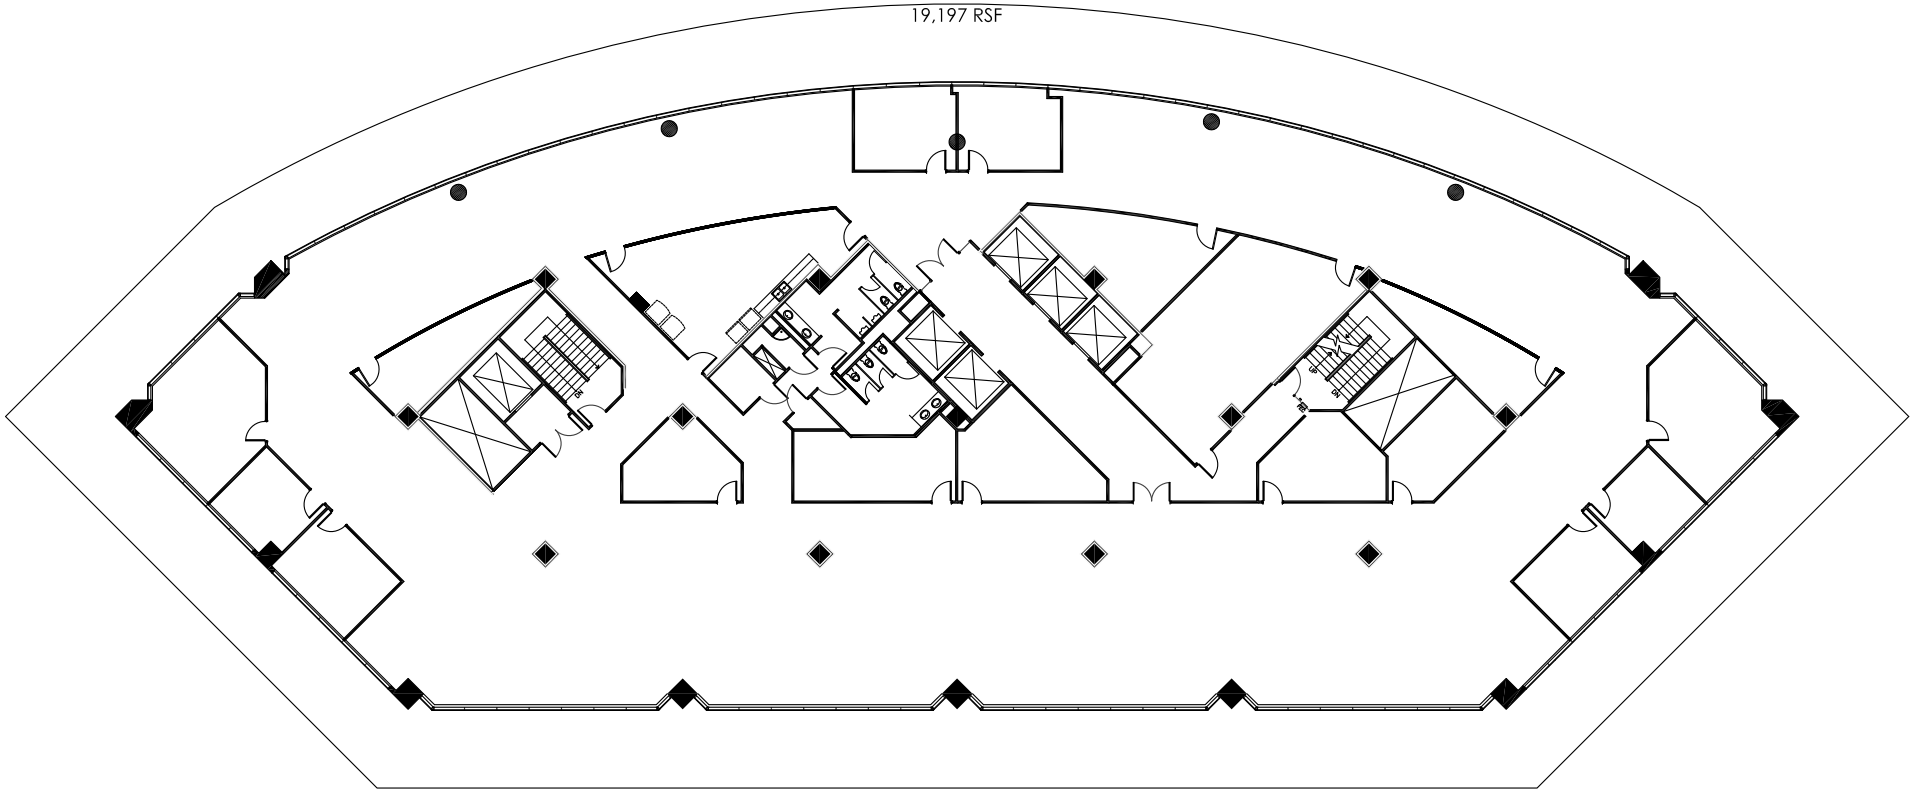

MOLINA  
SUITE 1200  
19,197 RSF

## MACARTHUR CENTER II

5605 N. MACARTHUR BLVD., IRVING, TEXAS 75038

FLOOR: 12TH

DATE: 05/03/18

**ENTOS**  
design