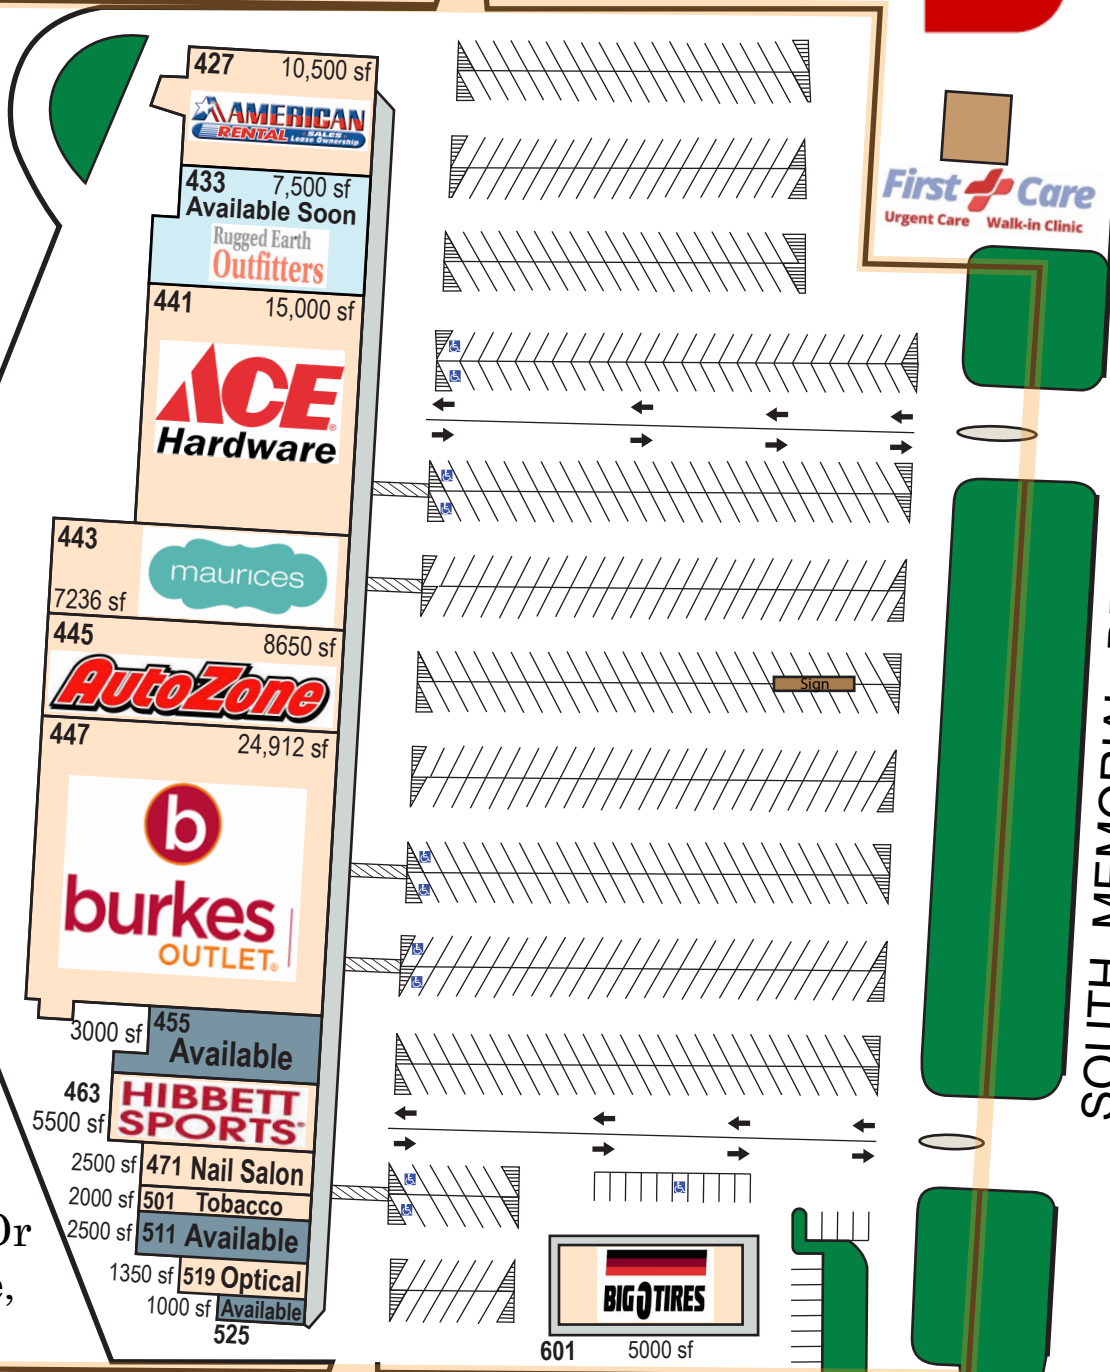

**Rural King**  
America's Farm and Home Store

**MING GARDEN**

**Hardee's**

**ALDI MARKET**

**Applebee's**

**Kroger**

**CVS pharmacy**

**bp**

**O'Reilly AUTO PARTS**

427-525 S.  
Memorial Dr  
New Castle,  
IN 47362

- 427 10,500 sf **AMERICAN RENTAL**
- 433 7,500 sf Available Soon **Rugged Earth Outfitters**
- 441 15,000 sf **ACE Hardware**
- 443 7236 sf **maurices**
- 445 8650 sf **AutoZone**
- 447 24,912 sf **burkes OUTLET.**
- 3000 sf 455 Available
- 463 5500 sf **HIBBETT SPORTS**
- 2500 sf 471 Nail Salon
- 2000 sf 501 Tobacco
- 2500 sf 511 Available
- 1350 sf 519 Optical
- 1000 sf Available
- 525

**First Care**  
Urgent Care Walk-in Clinic

**SOUTH MEMORIAL DRIVE**

**PIZZA KING**

**Long John Silvers**

**Wendy's**

**Stacks Restaurant**

**Rose City Bowl**

**Pizza Hut**