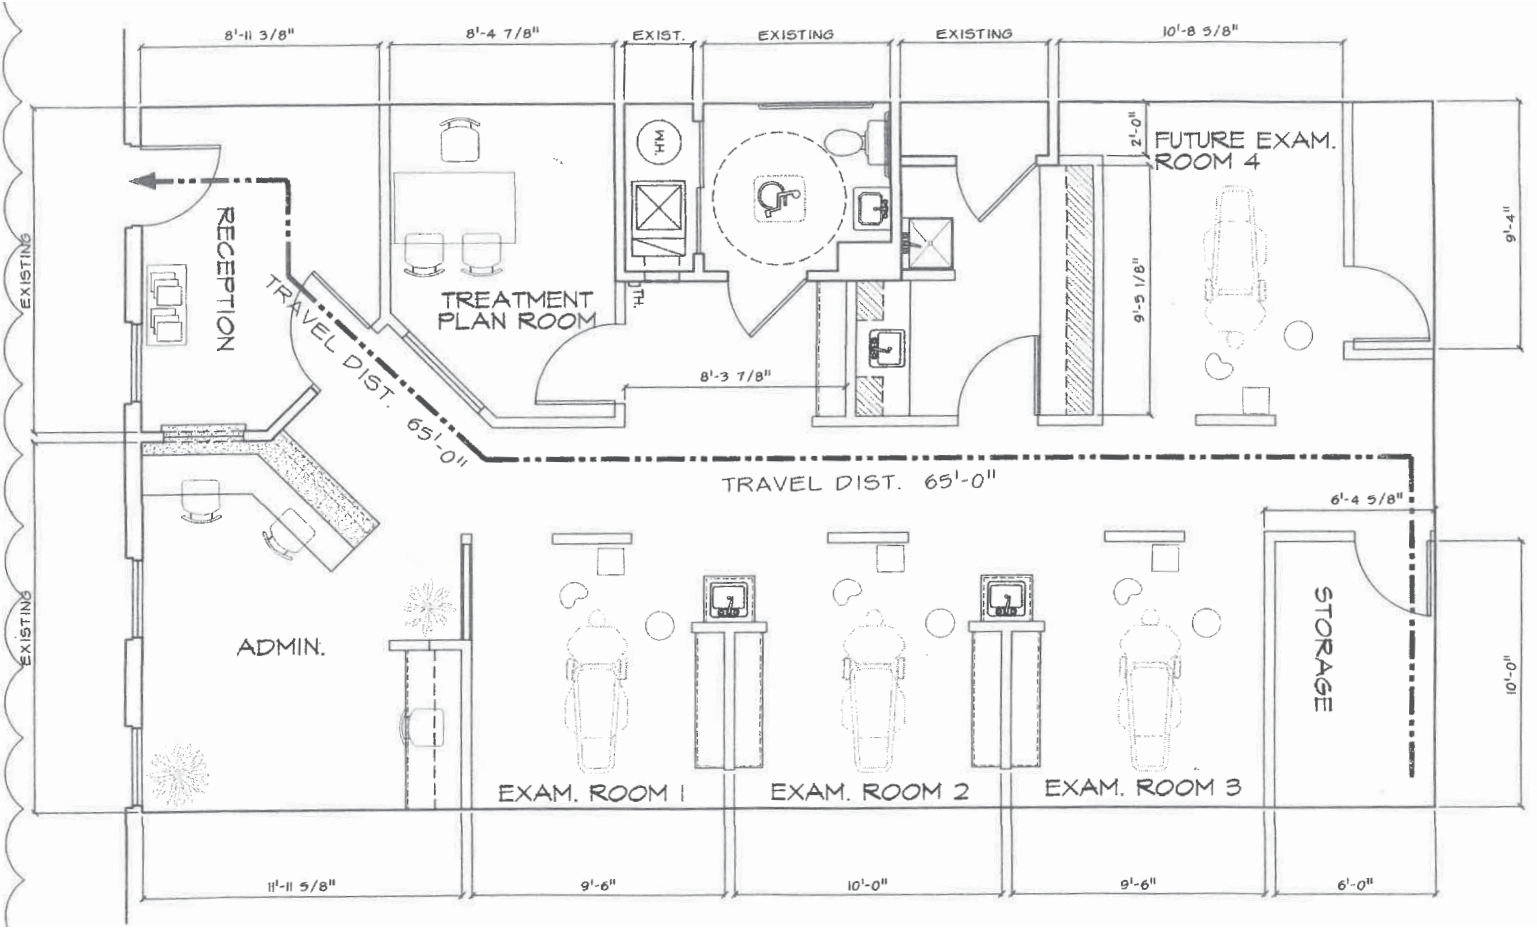

AVAILABLE:

SUITE 103: 1,400 SF

ZONING:

PUD

RENTAL RATE:

\$26/SF MG

GOOGLE STREET VIEW

FLOOR PLAN