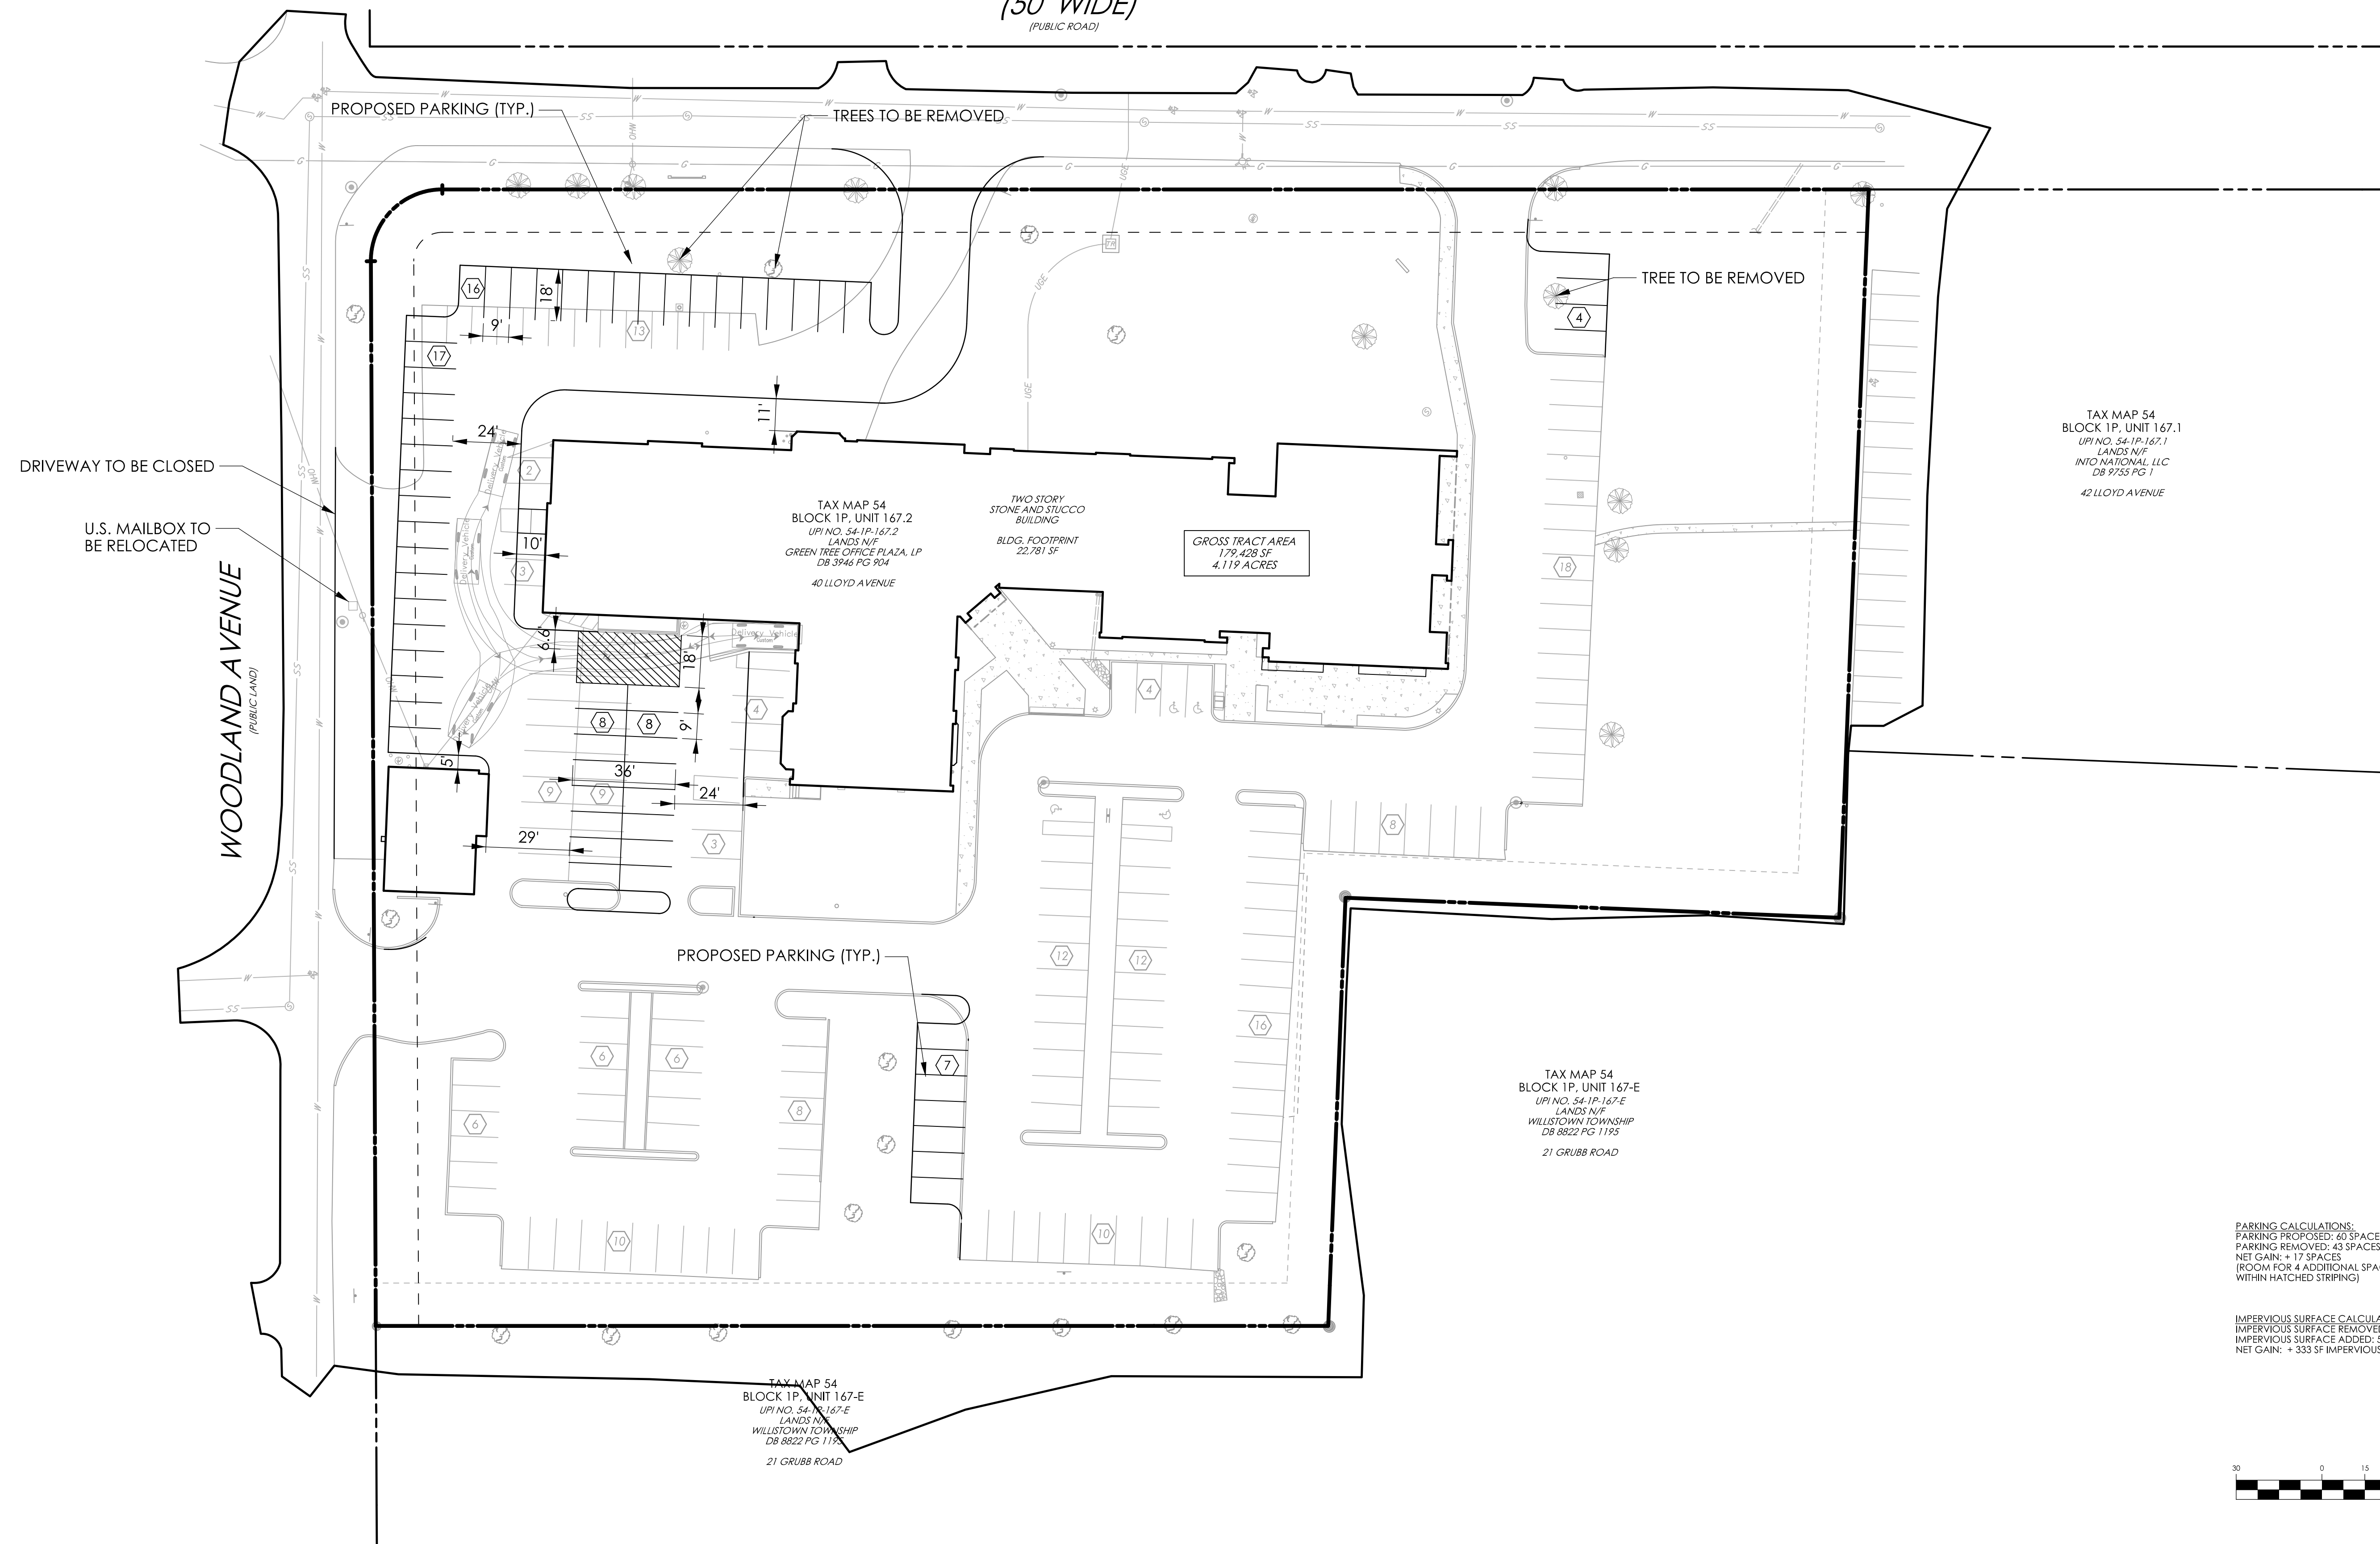

LLOYD AVENUE
(50' WIDE)
(PUBLIC ROAD)

40 LLOYD AVENUE - PARKING IMPROVEMENTS SKETCH

WILLISTOWN TOWNSHIP, CHESTER COUNTY, PA
MARCH 12, 2021