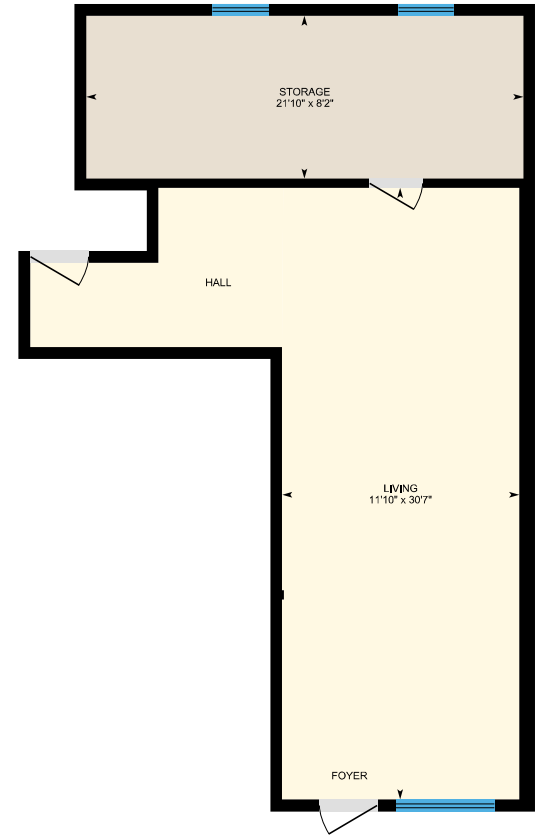

109 Main St, Sparrow Bush, NY

Main Building: Total Interior Area Above Grade 1808.31 sq ft

Unit 1

Interior Area 481.95 sq ft

Unit 2

Interior Area 701.60 sq ft

Unit 3

Interior Area 624.76 sq ft