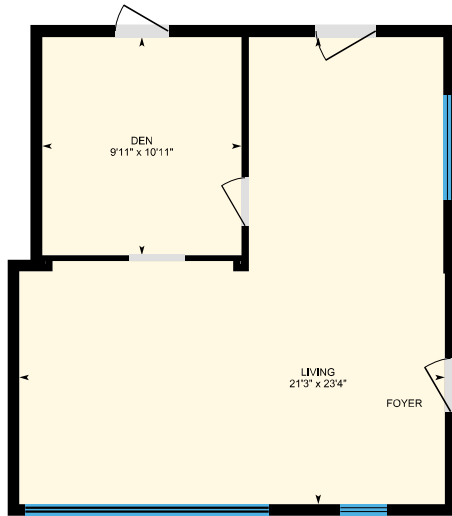

109 Main St, Sparrow Bush, NY

Main Building: Total Interior Area Above Grade 1808.31 sq ft

Unit 1

Interior Area 481.95 sq ft

Unit 2

Interior Area 701.60 sq ft

Unit 3

Interior Area 624.76 sq ft