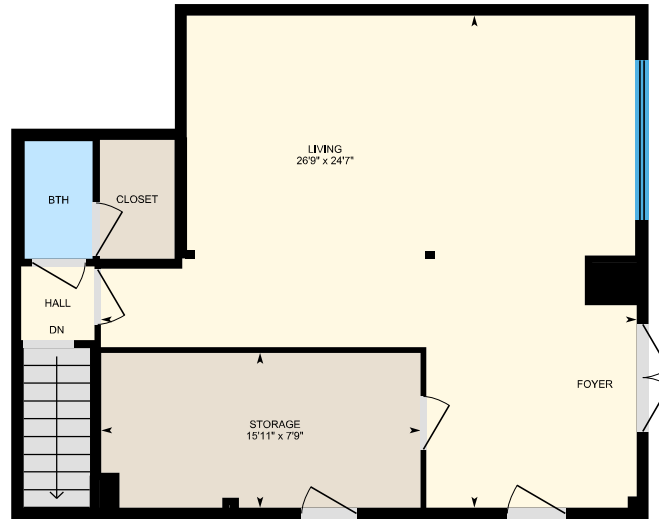

109 Main St, Sparrow Bush, NY

Main Building: Total Interior Area Above Grade 1808.31 sq ft

Unit 1

Interior Area 481.95 sq ft

Unit 2

Interior Area 701.60 sq ft

Unit 3

Interior Area 624.76 sq ft