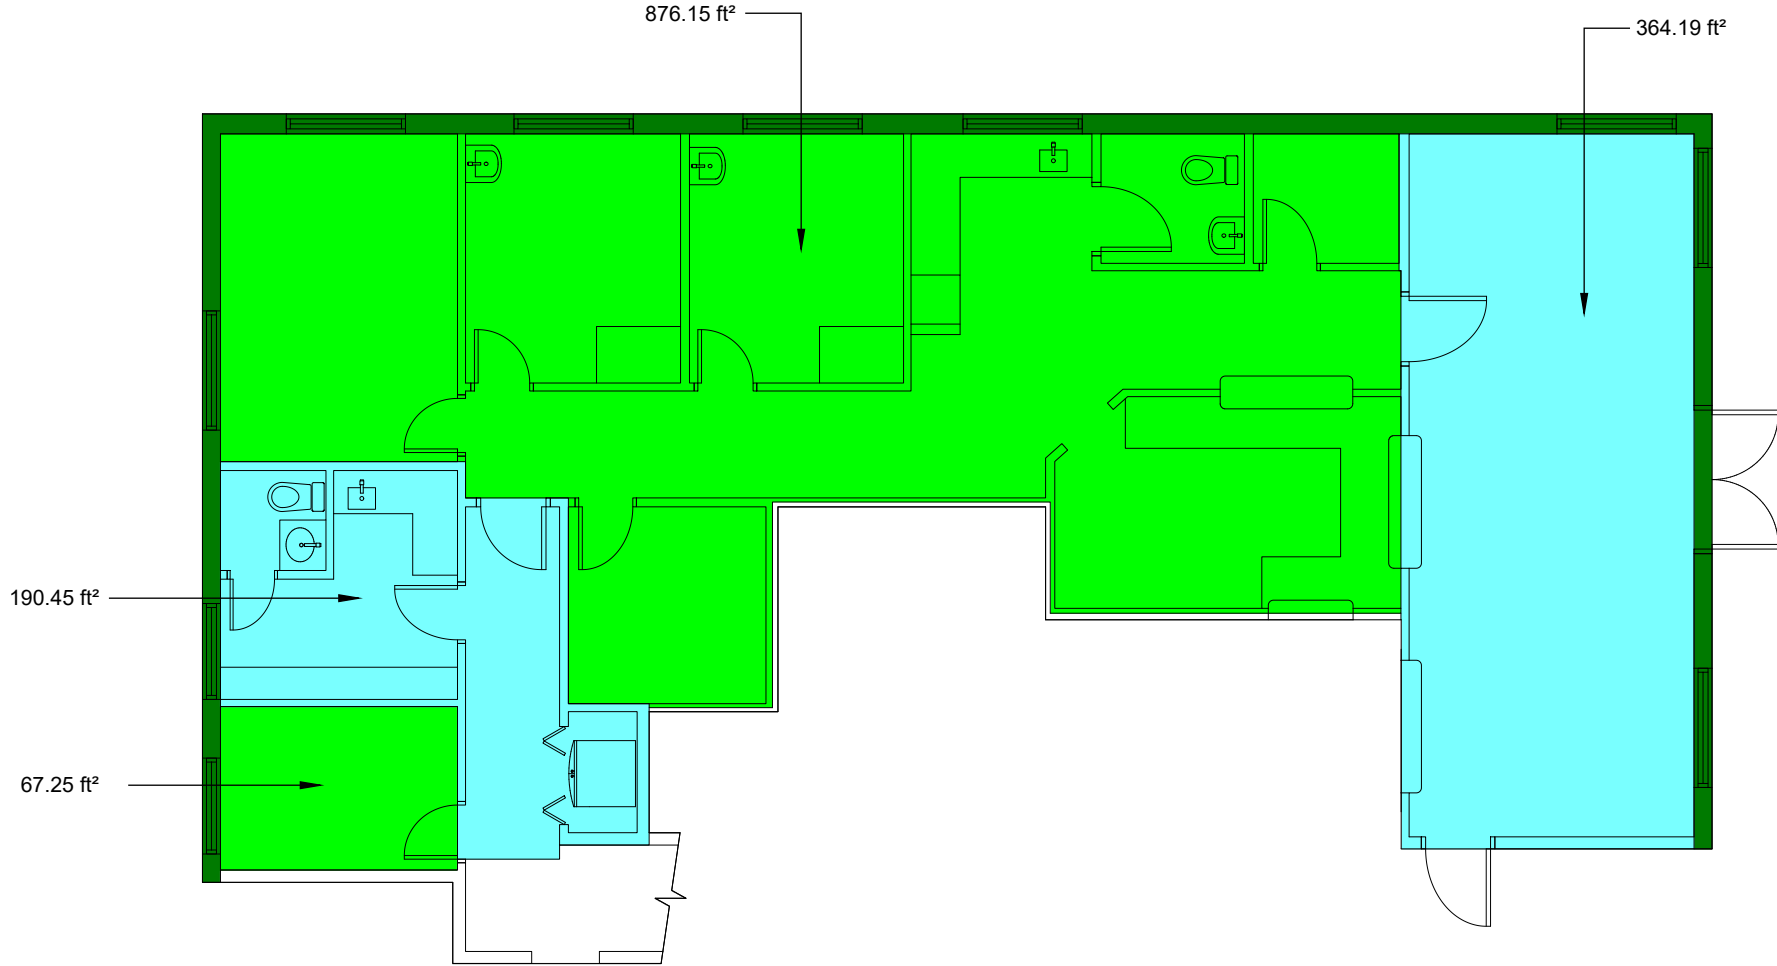

# 1330 Pinehurst Road

Dunedin, FL 34698

First Floor | Scale: 1/8" = 1'-0"

FloorPlanNinja.com

**DISCLAIMER:** THIS FLOORPLAN IS PROVIDED WITHOUT WARRANTY OF ANY KIND. FLOOR PLAN NINJA DISCLAIMS ANY WARRANTY INCLUDING, WITHOUT LIMITATION, SATISFACTORY OR ACCURACY OF DIMENSIONS. WE RESERVE THE RIGHT TO USE ALL FLOOR PLANS AND RENDERINGS FOR MARKETING PURPOSES