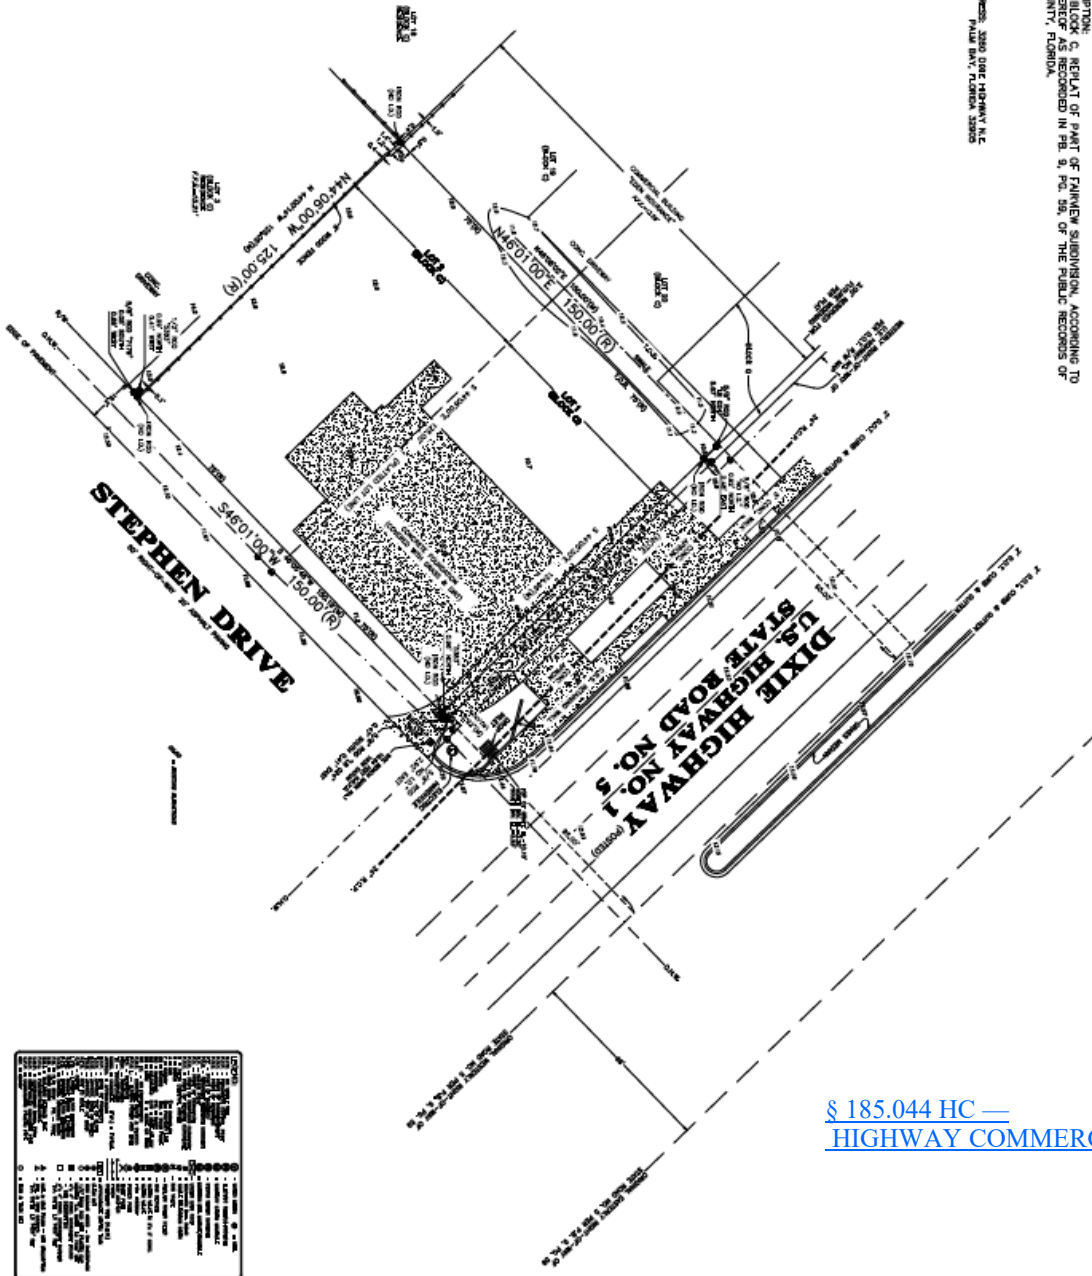

COMMERCIAL LAND FOR SALE OR LEASE WITH OPTION TO PURCHASE

3260 DIXIE HIGHWAY NE

Palm Bay, FL 32905

FOR SALE OR LEASE

- Corner Land Lot Directly on US-1
- 0.43 Acre, 155 X 120 +/-
- Approximately 120 Feet of Frontage
- Lot will be Cleared and Leveled
- Great Visibility!
- City Utilities
- Traffic Counts of 31,360 Vehicles Daily
- HC - Highway Commercial Zoning
- Minutes to Downtown Melbourne
- Sale Price: \$259,000
- Lease Rate: \$2000/Month Plus Tax
- Lease with Option to Purchase - Call for Details

COMMERCIAL LAND FOR SALE OR LEASE WITH OPTION TO PURCHASE

3260 DIXIE HIGHWAY NE
Palm Bay, FL 32905

LEGAL DESCRIPTION:
 LOTS 1 & 2, BLOCK C, REPLAT OF PART OF PALMVIEW SUBDIVISION, ACCORDING TO
 THE PLAT THEREOF, AS RECORDED IN P.L. 81, P.C. 59, OF THE PUBLIC RECORDS OF
 BREVARD COUNTY, FLORIDA.