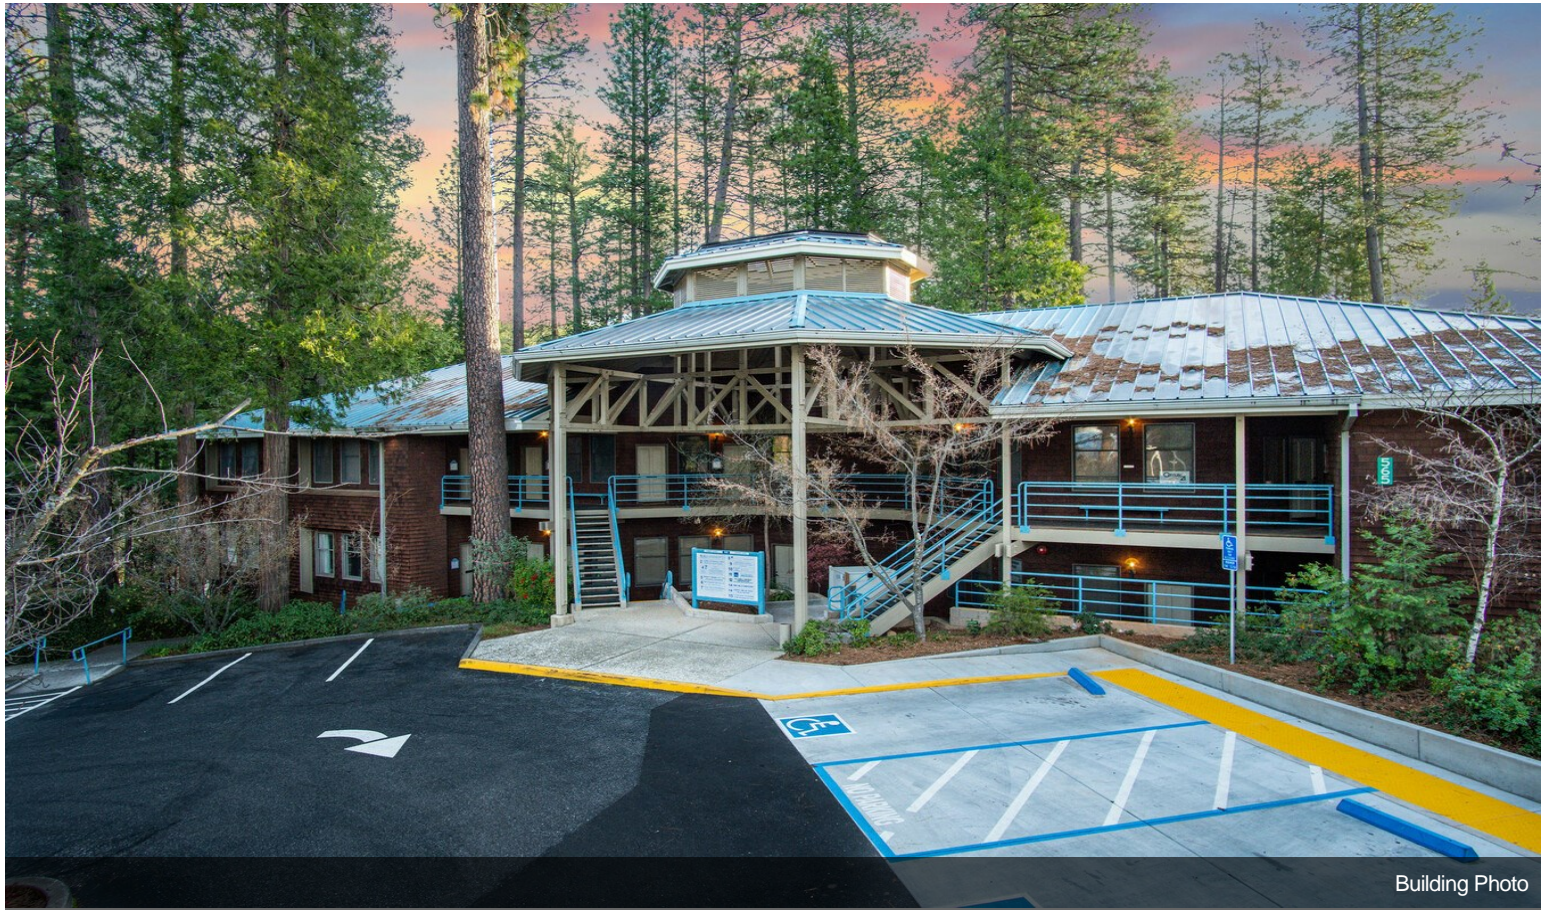

## 565 Brunswick Rd

\$265,000

Top of the line professional office condominium located in prestigious Brunswick East Professional Center. Perfect for owner user. End unit and very private. High quality features throughout make this an office you would be proud to own. FIVE private offices, open layout multi-station work space, LARGE conference room, large reception area, private restroom, crown molding throughout, faux copper Victorian ceiling in owner's office & beautiful views of the forested greenbelt outside office windows. Gorgeous...

## 565 Brunswick Rd, Grass Valley, CA 95945

Top of the line professional office condominium located in prestigious Brunswick East Professional Center. Perfect for owner user. End unit and very private. High quality features throughout make this an office you would be proud to own. FIVE private offices, open layout multi-station work space, LARGE conference room, large reception area, private restroom, crown molding throughout, faux copper Victorian ceiling in owner's office & beautiful views of the forested greenbelt outside office windows. Gorgeous office furnishings available. Condo Assn takes care of exterior building, grounds, parking lot and HVAC maintenance. Association dues.

# Property Photos

Other

image (1)

# Property Photos

Building Photo

image (2)