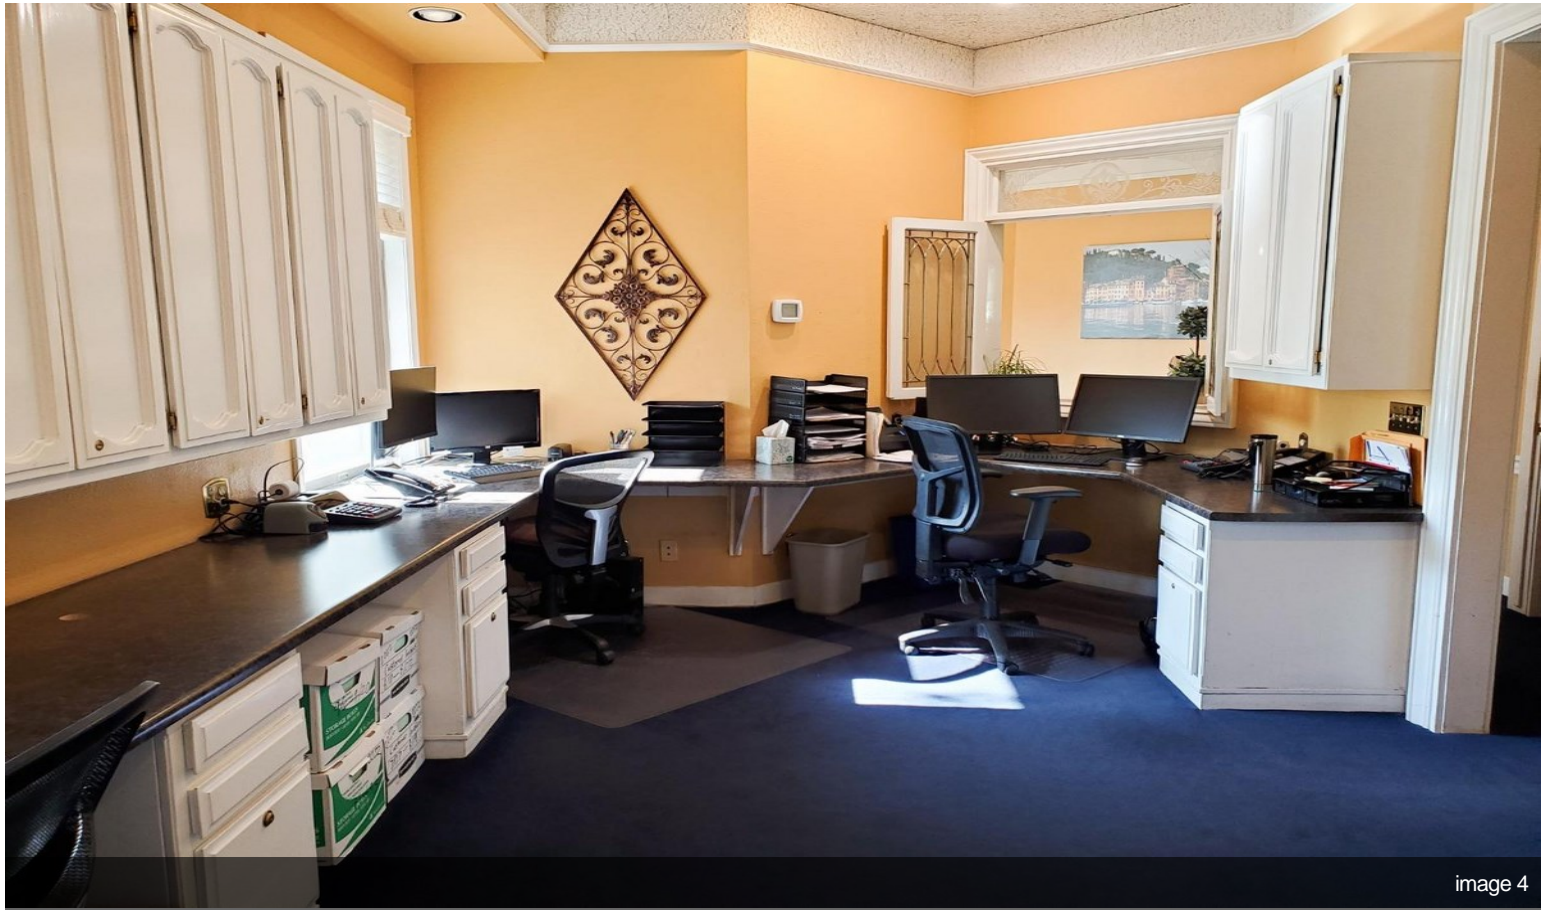

## 565 Brunswick Rd

\$265,000

Top of the line professional office condominium located in prestigious Brunswick East Professional Center. Perfect for owner user. End unit and very private. High quality features throughout make this an office you would be proud to own. FIVE private offices, open layout multi-station work space, LARGE conference room, large reception area, private restroom, crown molding throughout, faux copper Victorian ceiling in owner's office & beautiful views of the forested greenbelt outside office windows. Gorgeous...

# Property Photos

# Property Photos

image 4

image (16)

# Property Photos

image (15)

Other