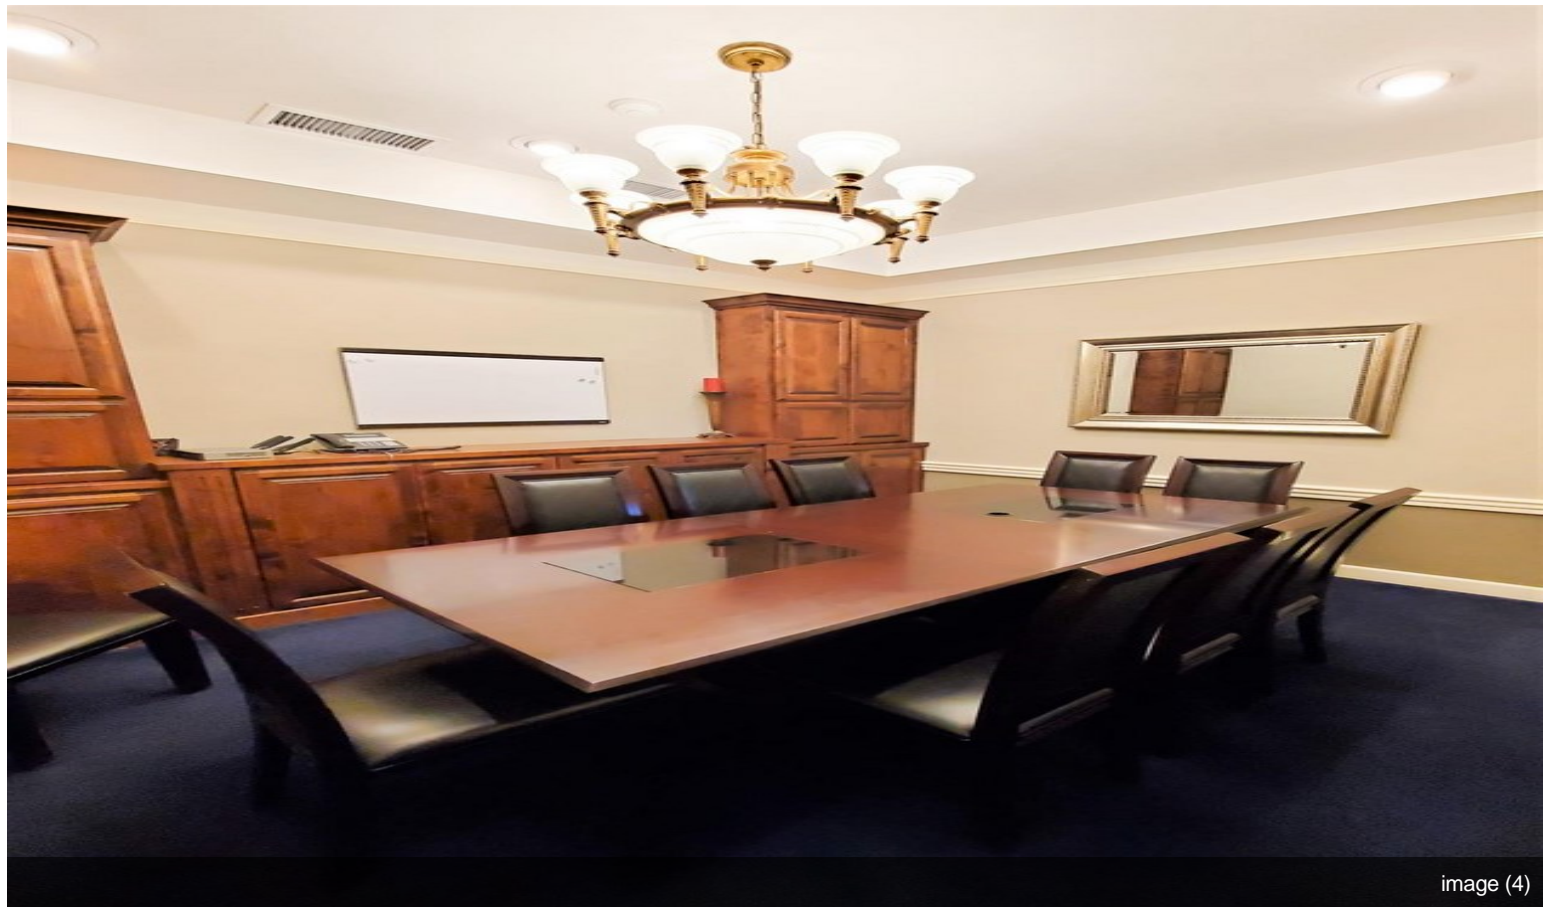

Property Photos

image (4)