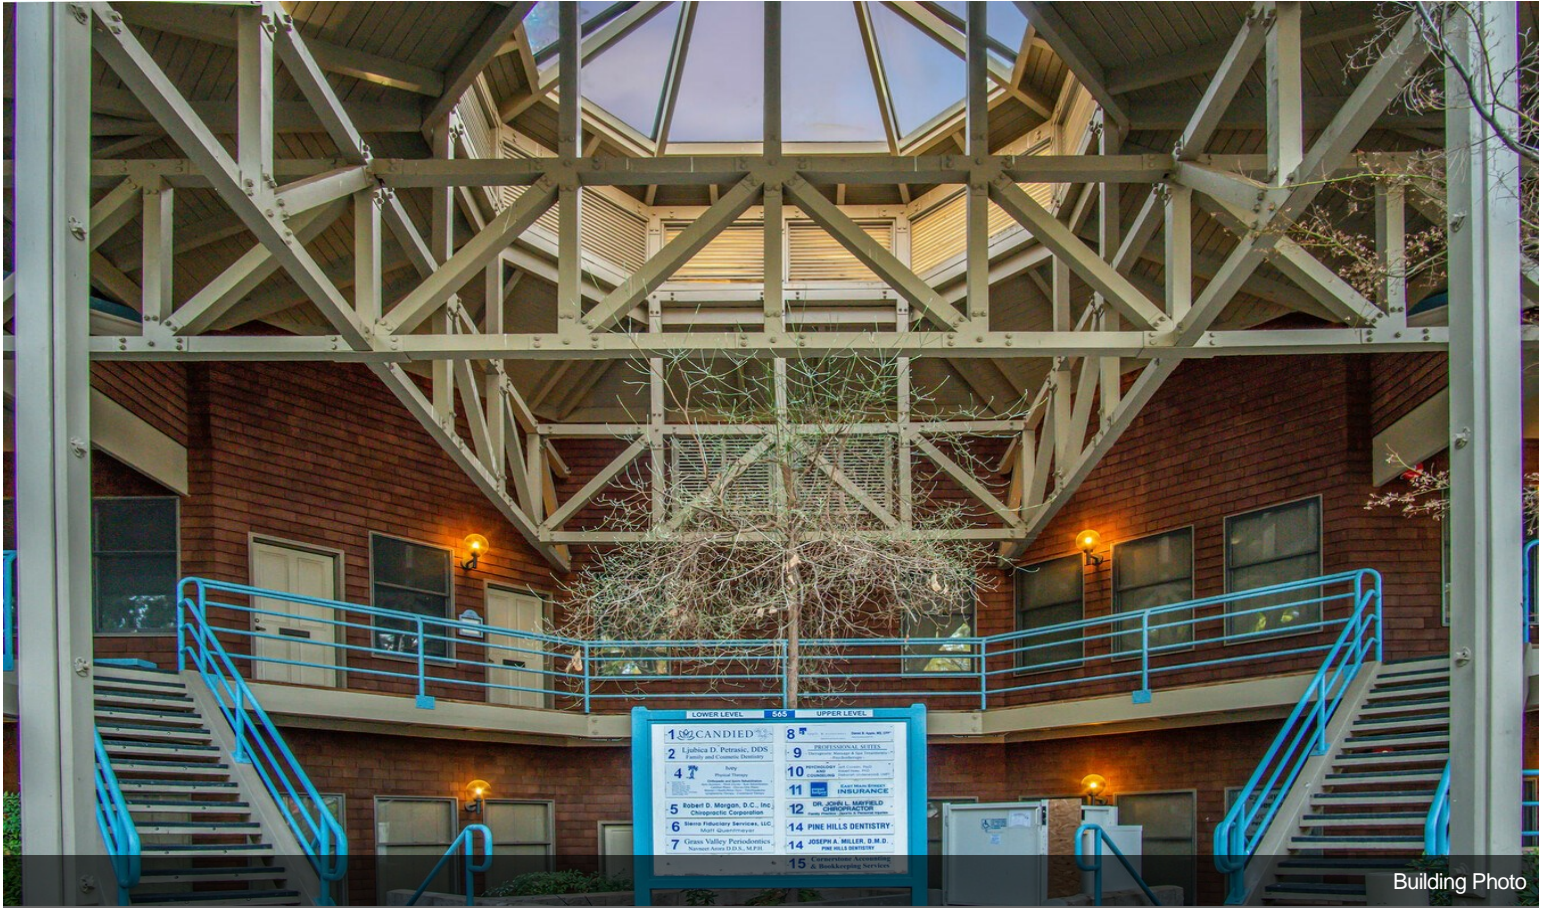

## 565 Brunswick Rd

\$265,000

Top of the line professional office condominium located in prestigious Brunswick East Professional Center. Perfect for owner user. End unit and very private. High quality features throughout make this an office you would be proud to own. FIVE private offices, open layout multi-station work space, LARGE conference room, large reception area, private restroom, crown molding throughout, faux copper Victorian ceiling in owner's office & beautiful views of the forested greenbelt outside office windows. Gorgeous...

# Property Photos

# Property Photos

Building Photo

Building Photo