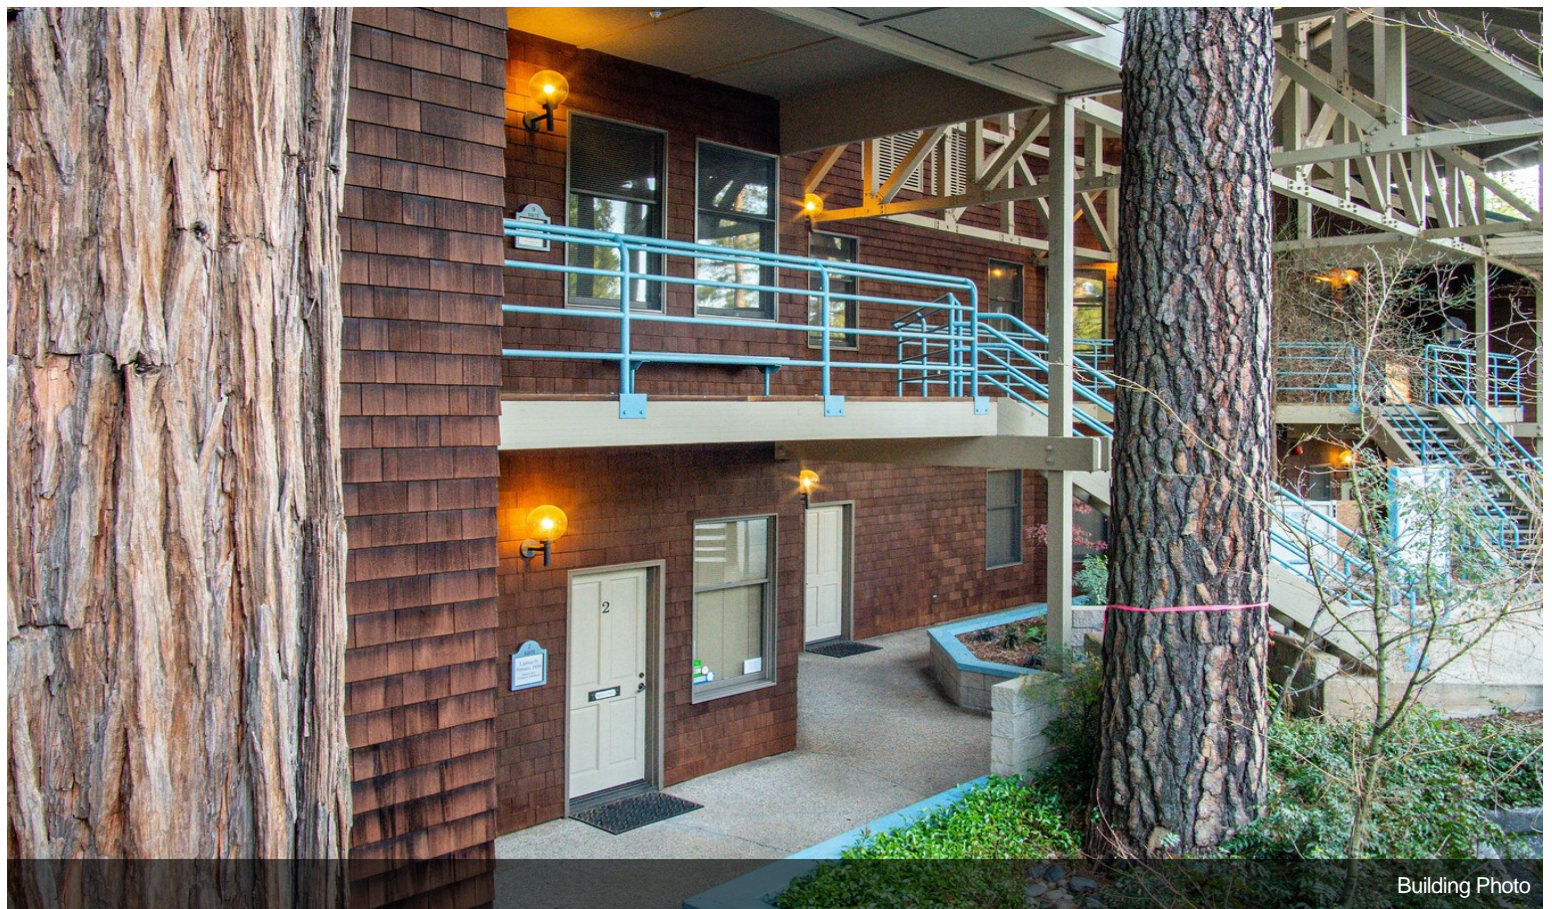

## 565 Brunswick Rd

\$265,000

Top of the line professional office condominium located in prestigious Brunswick East Professional Center. Perfect for owner user. End unit and very private. High quality features throughout make this an office you would be proud to own. FIVE private offices, open layout multi-station work space, LARGE conference room, large reception area, private restroom, crown molding throughout, faux copper Victorian ceiling in owner's office & beautiful views of the forested greenbelt outside office windows. Gorgeous...

## 565 Brunswick Rd, Grass Valley, CA 95945

Top of the line professional office condominium located in prestigious Brunswick East Professional Center. Perfect for owner user. End unit and very private. High quality features throughout make this an office you would be proud to own. FIVE private offices, open layout multi-station work space, LARGE conference room, large reception area, private restroom, crown molding throughout, faux copper Victorian ceiling in owner's office & beautiful views of the forested greenbelt outside office windows. Gorgeous office furnishings available. Condo Assn takes care of exterior building, grounds, parking lot and HVAC maintenance. Association dues.

# Property Photos

image

Building Photo

# Property Photos