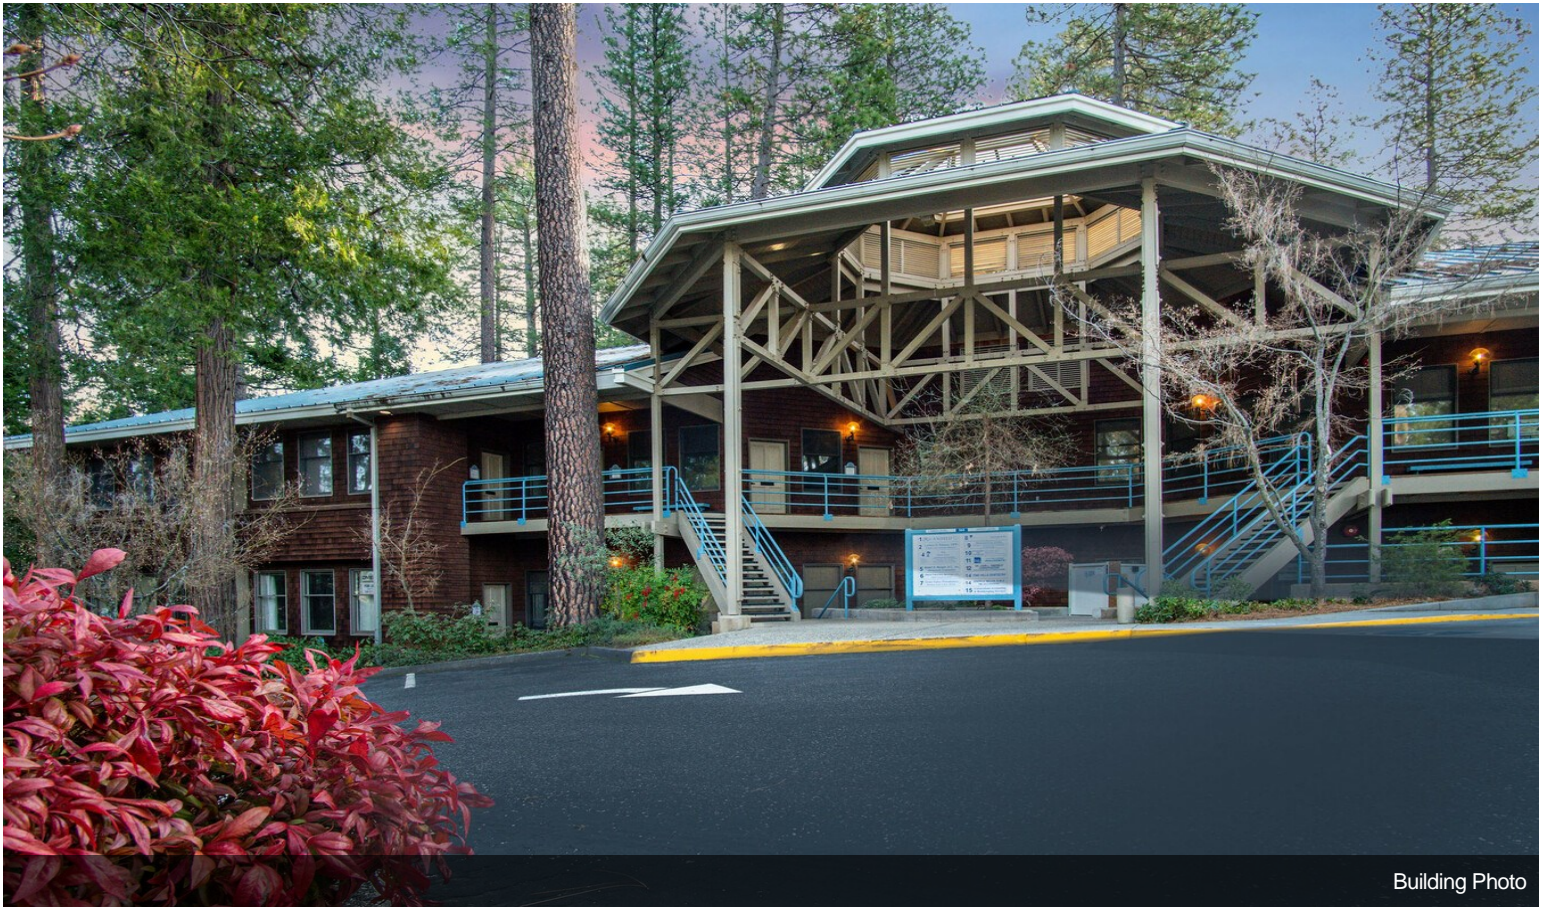

## 565 Brunswick Rd

\$265,000

Top of the line professional office condominium located in prestigious Brunswick East Professional Center. Perfect for owner user. End unit and very private. High quality features throughout make this an office you would be proud to own. FIVE private offices, open layout multi-station work space, LARGE conference room, large reception area, private restroom, crown molding throughout, faux copper Victorian ceiling in owner's office & beautiful views of the forested greenbelt outside office windows. Gorgeous...

## 565 Brunswick Rd, Grass Valley, CA 95945

Top of the line professional office condominium located in prestigious Brunswick East Professional Center. Perfect for owner user. End unit and very private. High quality features throughout make this an office you would be proud to own. FIVE private offices, open layout multi-station work space, LARGE conference room, large reception area, private restroom, crown molding throughout, faux copper Victorian ceiling in owner's office & beautiful views of the forested greenbelt outside office windows. Gorgeous office furnishings available. Condo Assn takes care of exterior building, grounds, parking lot and HVAC maintenance. Association dues.

# Property Photos

Building Photo

Building Photo