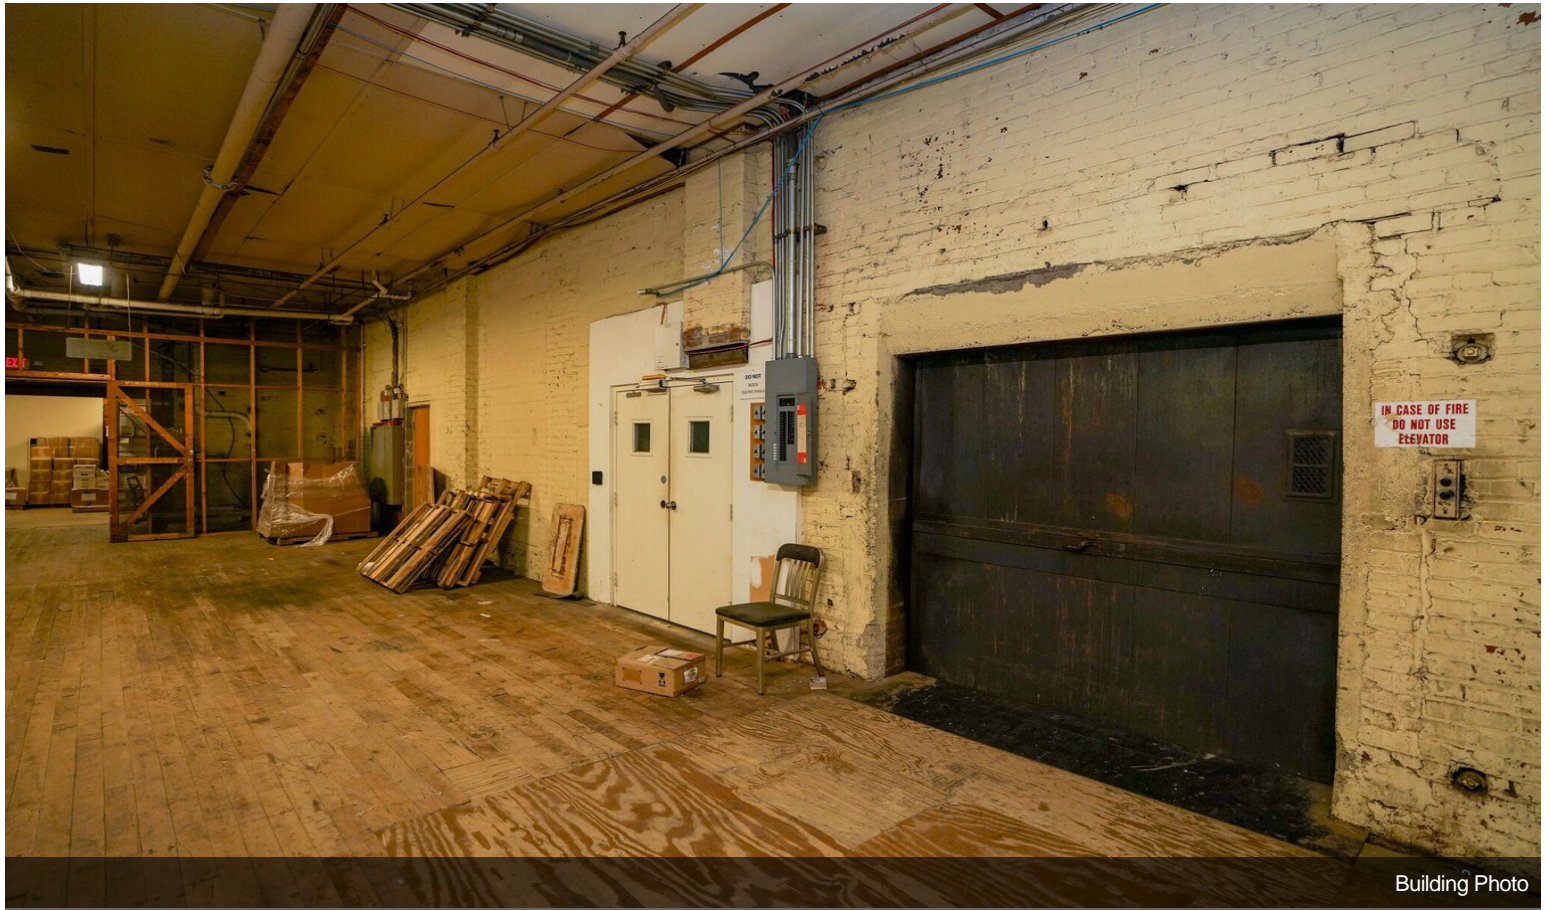

- Backs up to the railroad for the potential for a railroad spur, serving shipping and manufacturing needs
- Power cost for this property is .04 per KWH
- Limitless potential with easy access to Downtown Chattanooga and I-24
- Currently zoned M-1 heavy industrial with ability to rezone to any zoning that caters your needs
- Once the iconic Buster Brown Apparel clothing company

Property Photos

Building Photo

Building Photo

Property Photos

Building Photo

Building Photo

Property Photos

Building Photo

Building Photo

Property Photos

Building Photo

Building Photo

Property Photos

Building Photo

Building Photo

Property Photos