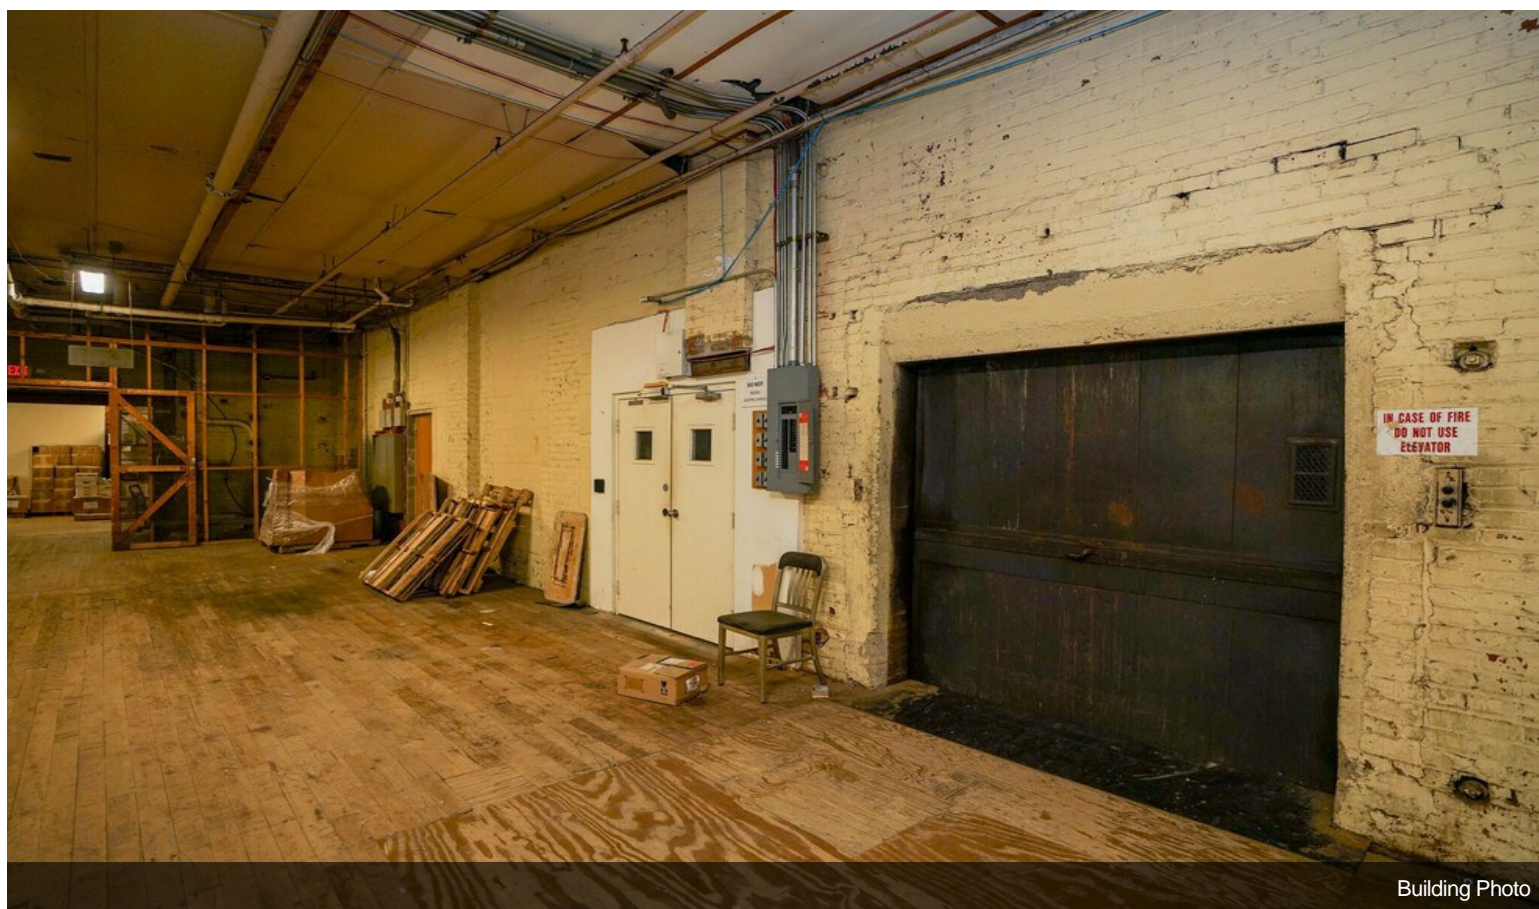

- Backs up to the railroad for the potential for a railroad spur, serving shipping and manufacturing needs
- Power cost for this property is .04 per KWH
- Limitless potential with easy access to Downtown Chattanooga and I-24
- Currently zoned M-1 heavy industrial with ability to rezone to any zoning that caters your needs
- Once the iconic Buster Brown Apparel clothing company

Interior Photo

Building Photo

Property Photos

Building Photo

Interior Photo

Property Photos

Building Photo

Interior Photo

Property Photos

Interior Photo

Building Photo

Property Photos

Building Photo

Building Photo

Property Photos

Building Photo

Building Photo

Property Photos

Interior Photo

Interior Photo

Property Photos

Interior Photo

Interior Photo

Property Photos