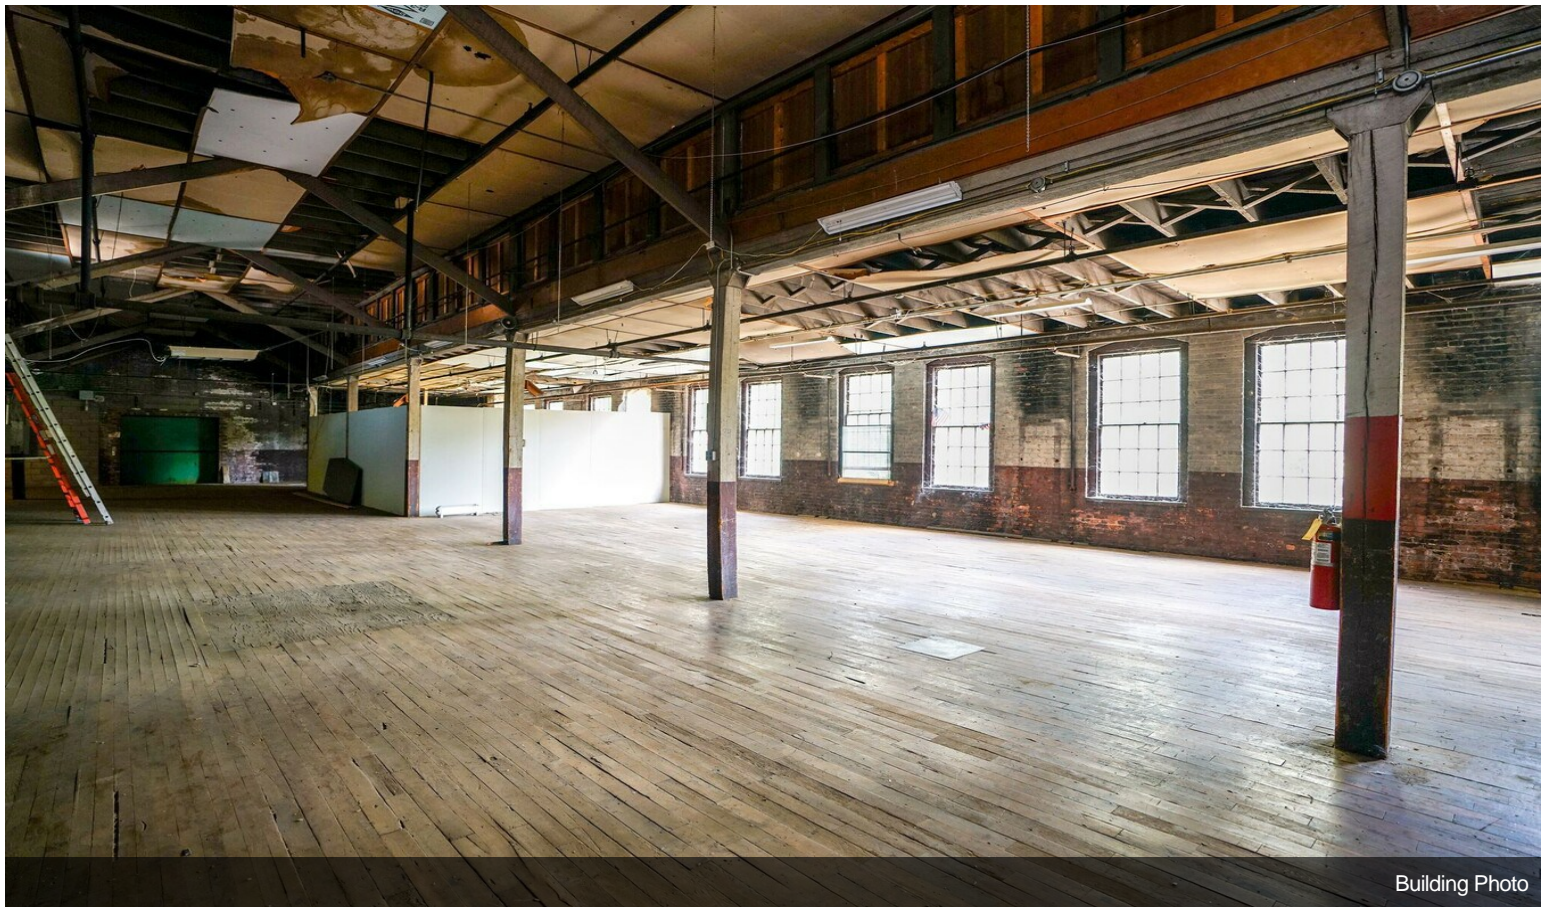

- Backs up to the railroad for the potential for a railroad spur, serving shipping and manufacturing needs
- Power cost for this property is .04 per KWH
- Limitless potential with easy access to Downtown Chattanooga and I-24
- Currently zoned M-1 heavy industrial with ability to rezone to any zoning that caters your needs
- Once the iconic Buster Brown Apparel clothing company

Property Photos

Building Photo

Building Photo

Property Photos

Building Photo

Building Photo

Property Photos

Building Photo

Building Photo

Property Photos

Building Photo

Building Photo

Property Photos

Building Photo

Building Photo

Property Photos

Building Photo

Building Photo

Property Photos

Building Photo

Building Photo