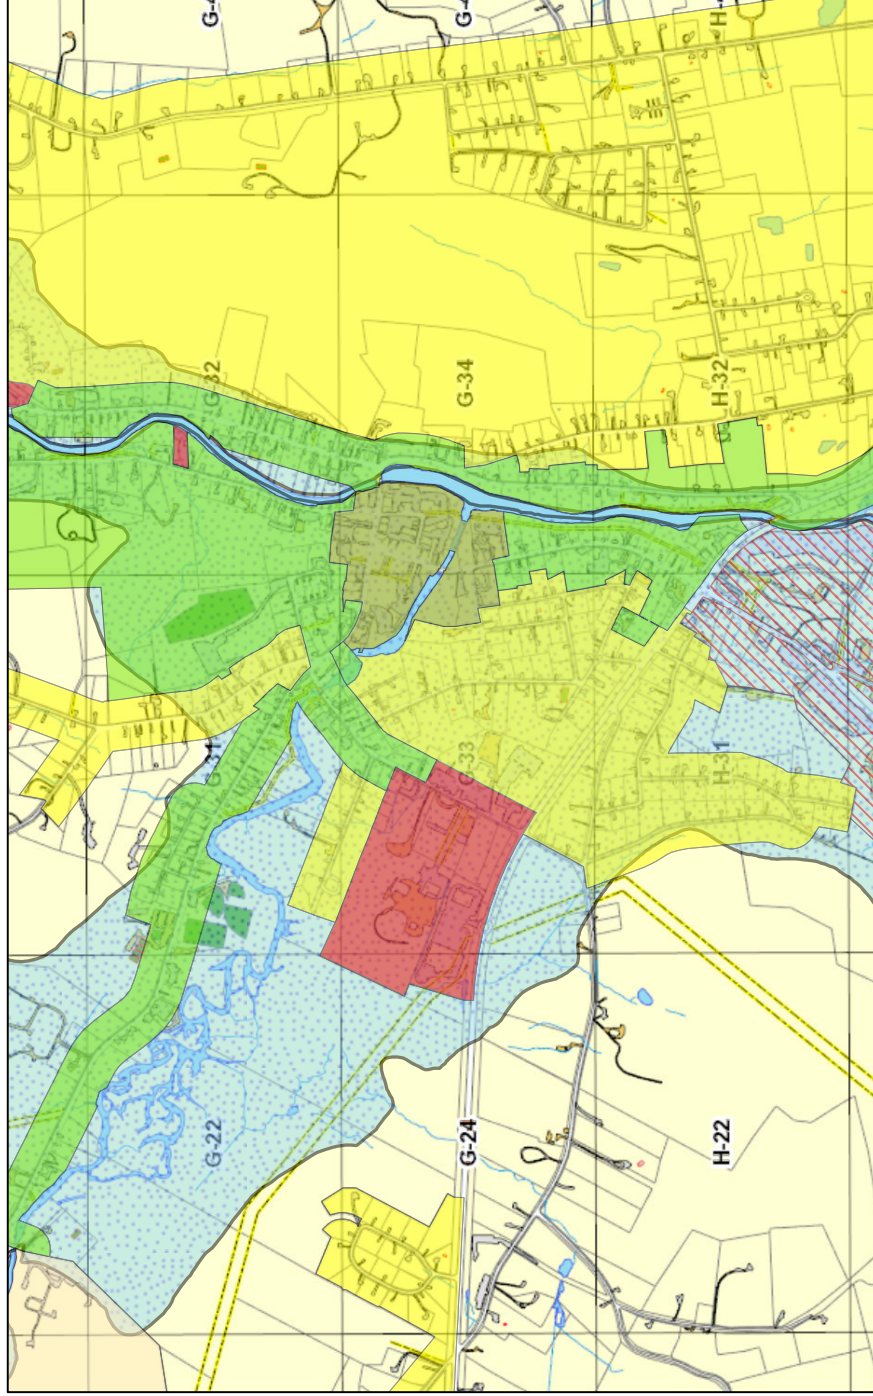

Zoning and Groundwater Protection

March 18, 2022

- parcels
- zoningdistricts
 - Commercial District
 - Downtown Commercial District
 - Family District
 - General Residence District
 - Rural District
 - Village Commercial District
 - West Peterborough District

1:18,056

Peterborough NH GIS, CGIS Solutions, VCGI, Esri, HERE, Garmin,
Town Of Peterborough
Copyright 2016