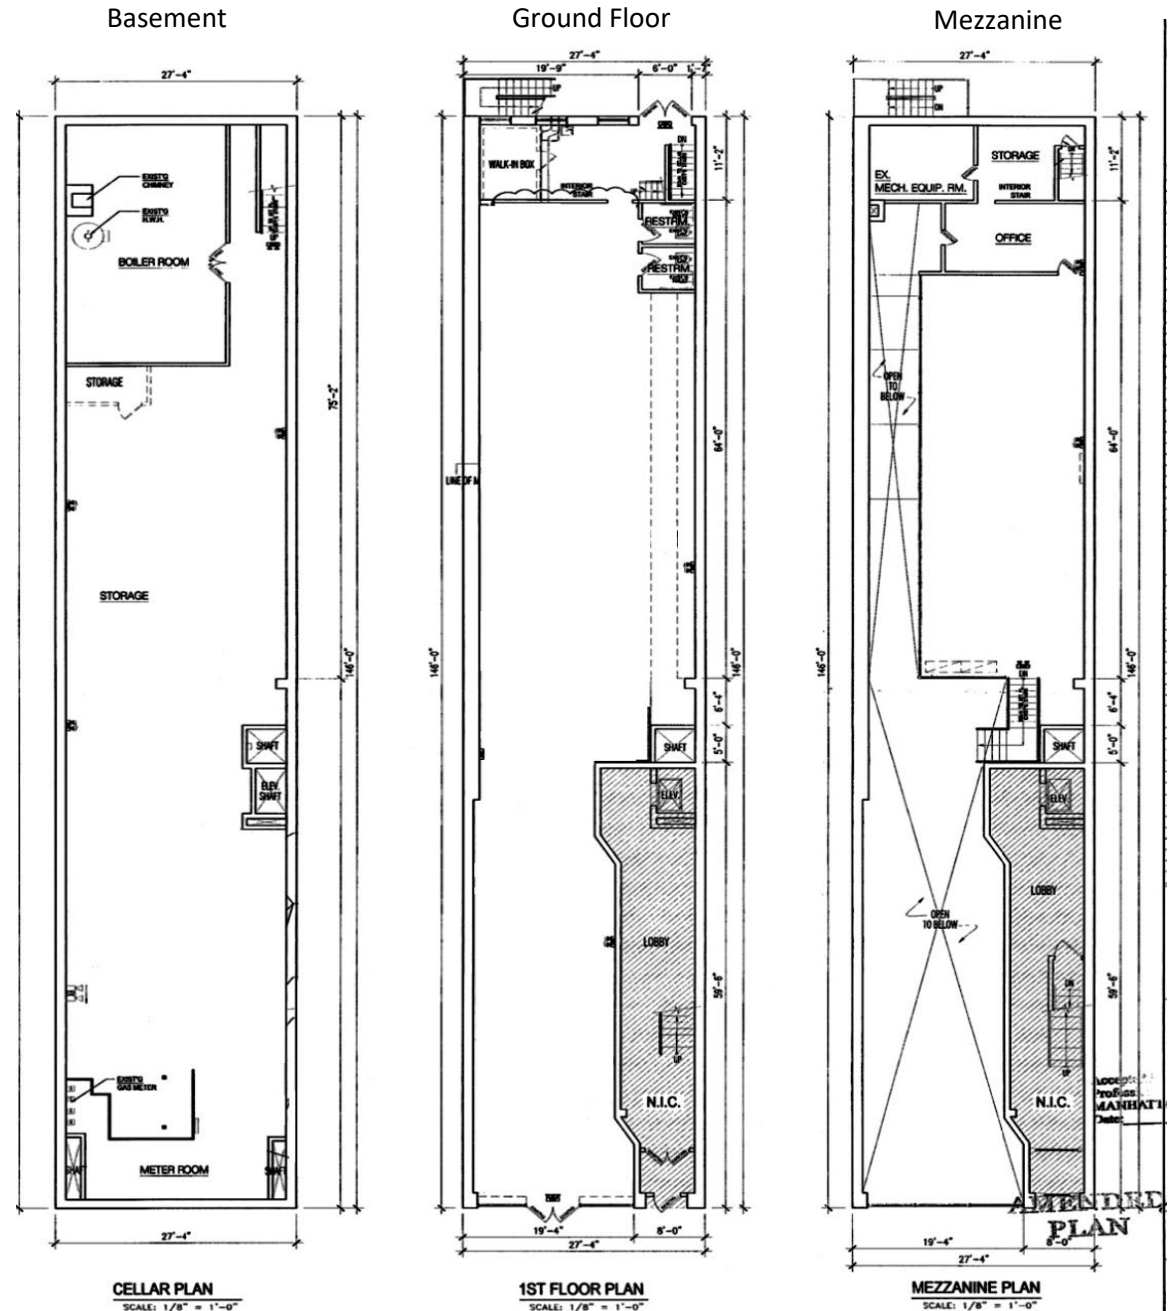

Property Details

Location

Fifth Avenue between 18th and 19th Street

Size

Ground Floor: 4,000 SF

Mezzanine: 1,500 SF

Full Basement included

Ceiling Height

Ground Floor: 24 FT

Frontage

25 FT

Possession

Immediate

Site Status

Hershel and Lou & Grey (prior)

Asking Rent

Available upon Request

Highlights

High Ceilings

Heavy Daytime Foot Traffic

Amazing Retail Area