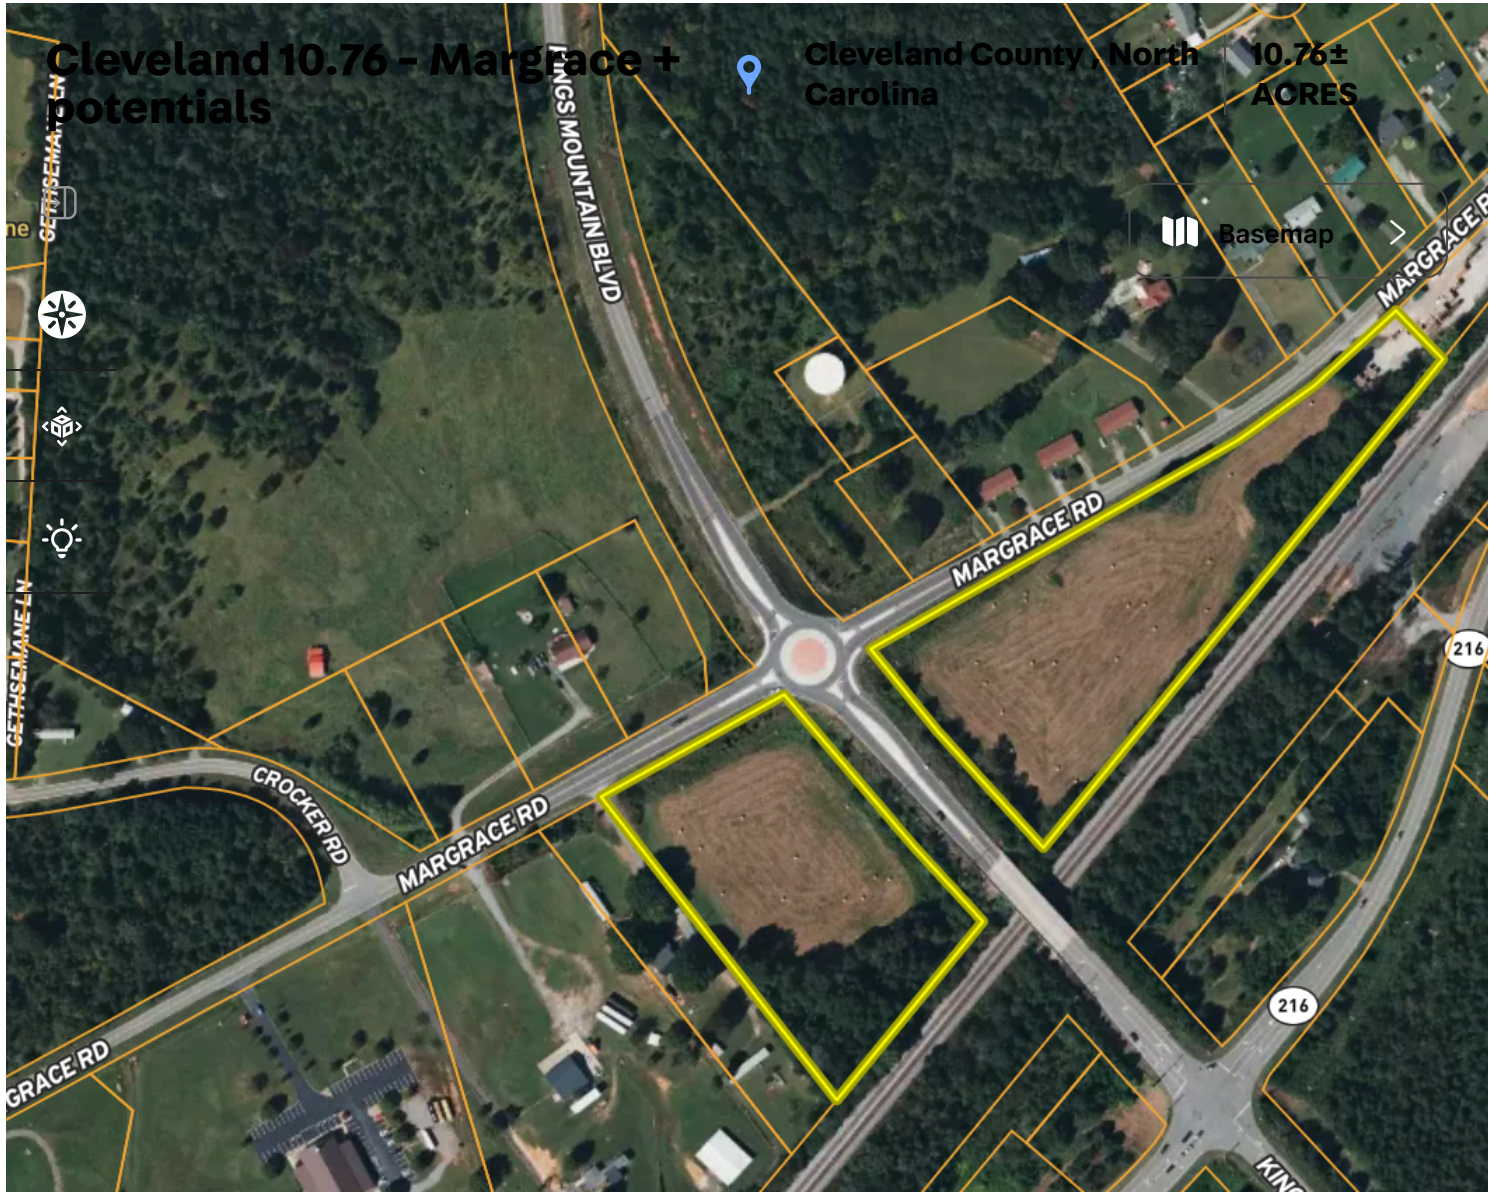

Cleveland 10.76 - Margrace + Potentials

Cleveland County, North Carolina

10.76± ACRES

Basemap

35.2123, -81.3778

3D

(<https://id.land>)