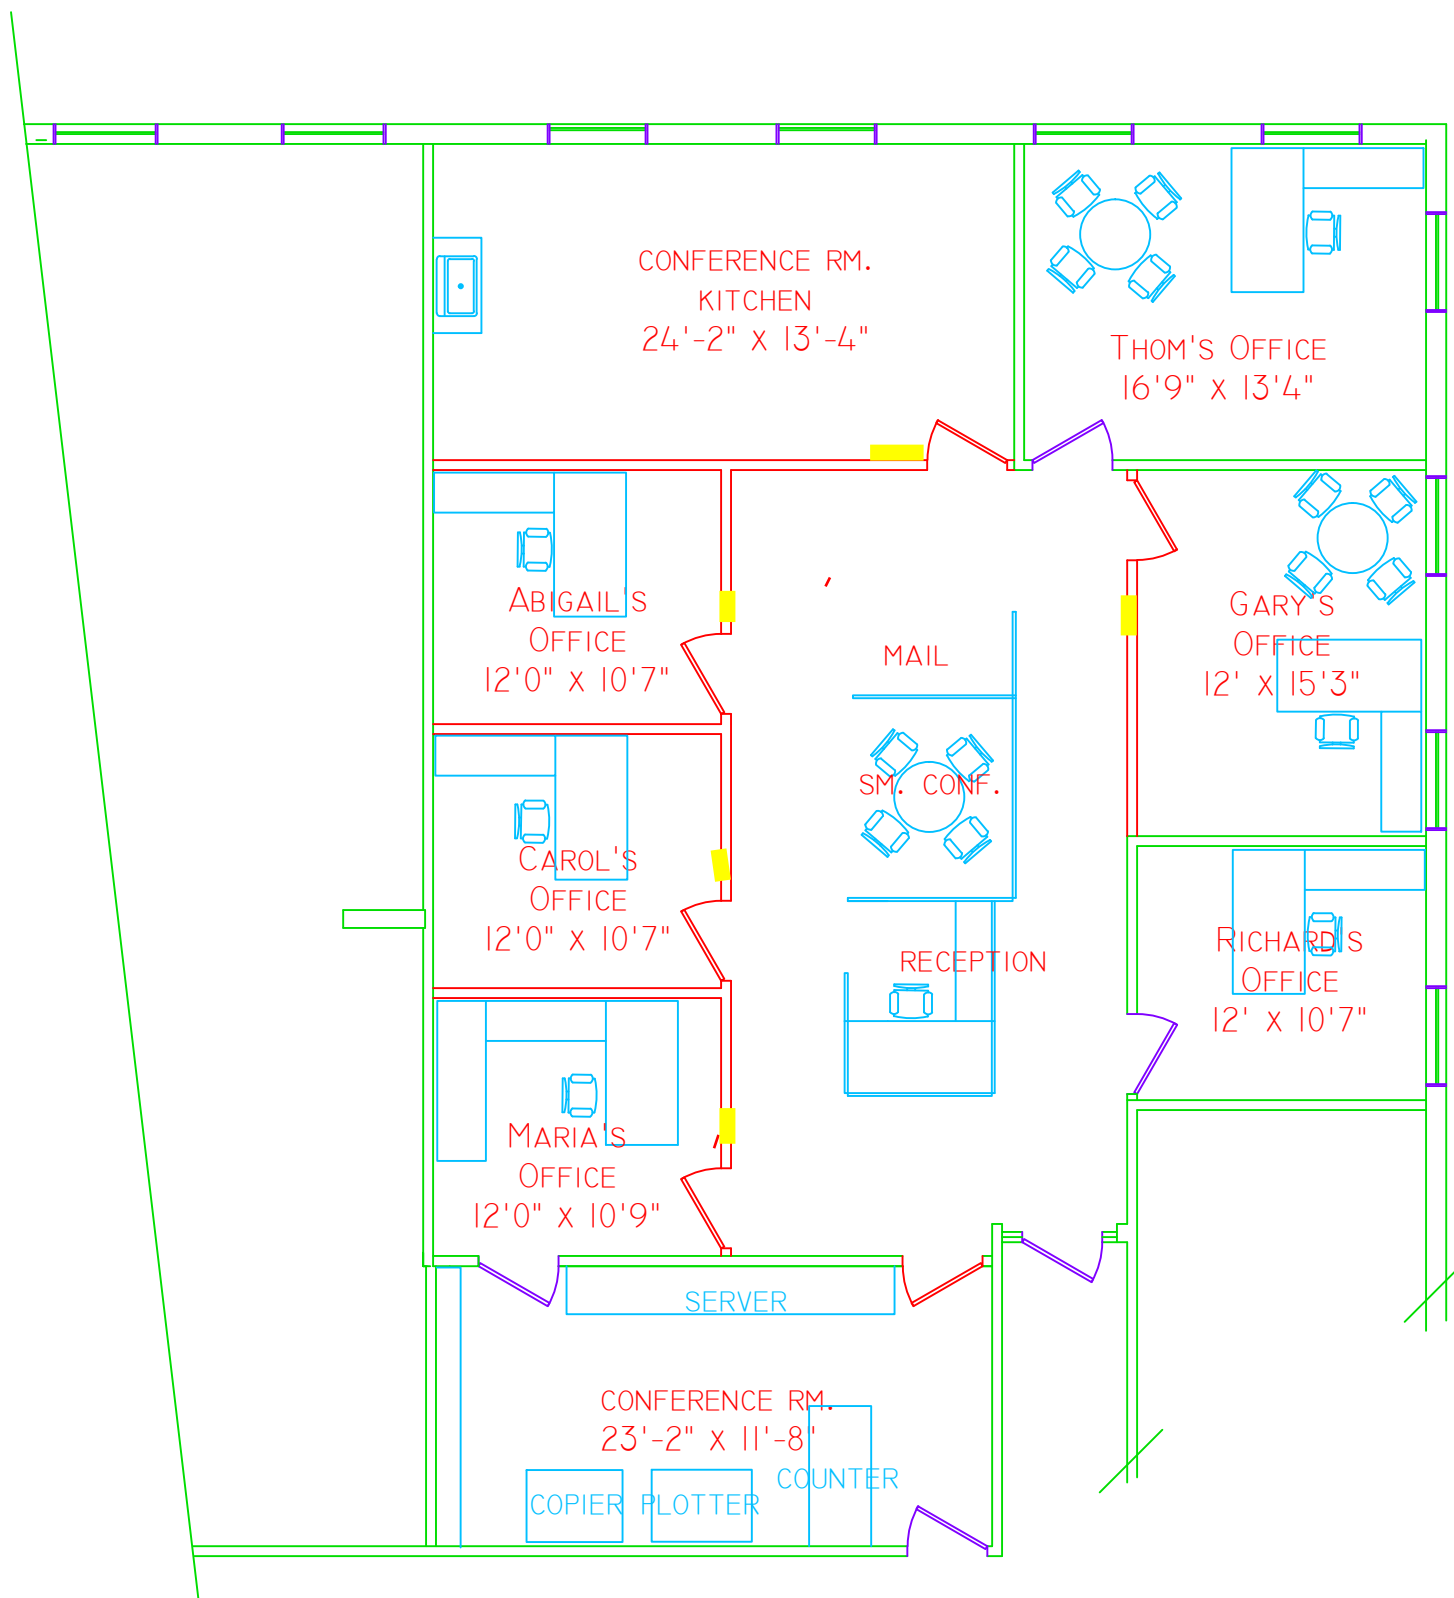

THE PDC BUILDING

3659 Green Road
Beachwood, OH 44122

yellow
indicates
sidelites

Suite 230
(2,407 rsf)
Scale 1/8"=1'-0"

Owned and Managed by
Properties Management Company
Will Sukenik, Partner
Contact Joyce Weston
Joyce@propmgmt.com
216.514.6000T/ 216.514.6600F