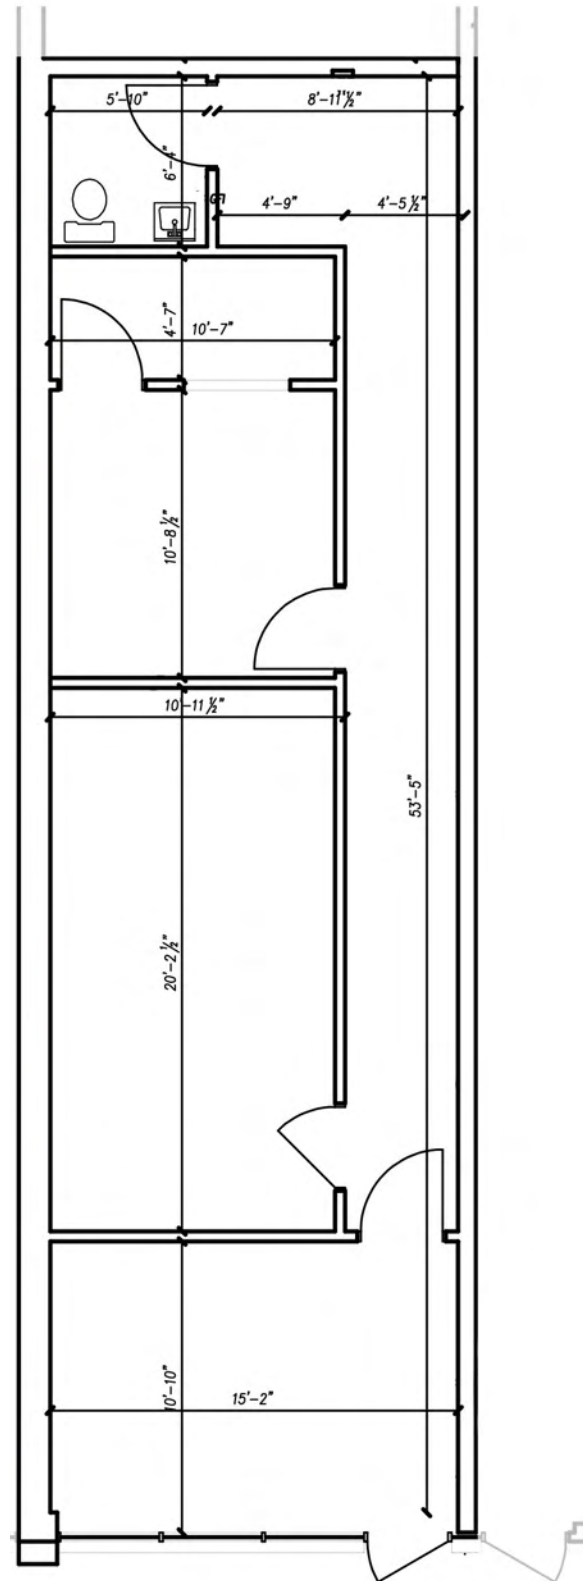

**PROPERTY
FOR LEASE**

**821 Campus Dr
JOLIET, IL**

860 sf available

JONATHAN SHARP
(815)321-4612
jsharp@buildsharp.com

PROPERTY FOR LEASE

821 Campus Dr
JOLIET, IL

JONATHAN SHARP
(815)321-4612
jsharp@buildsharp.com