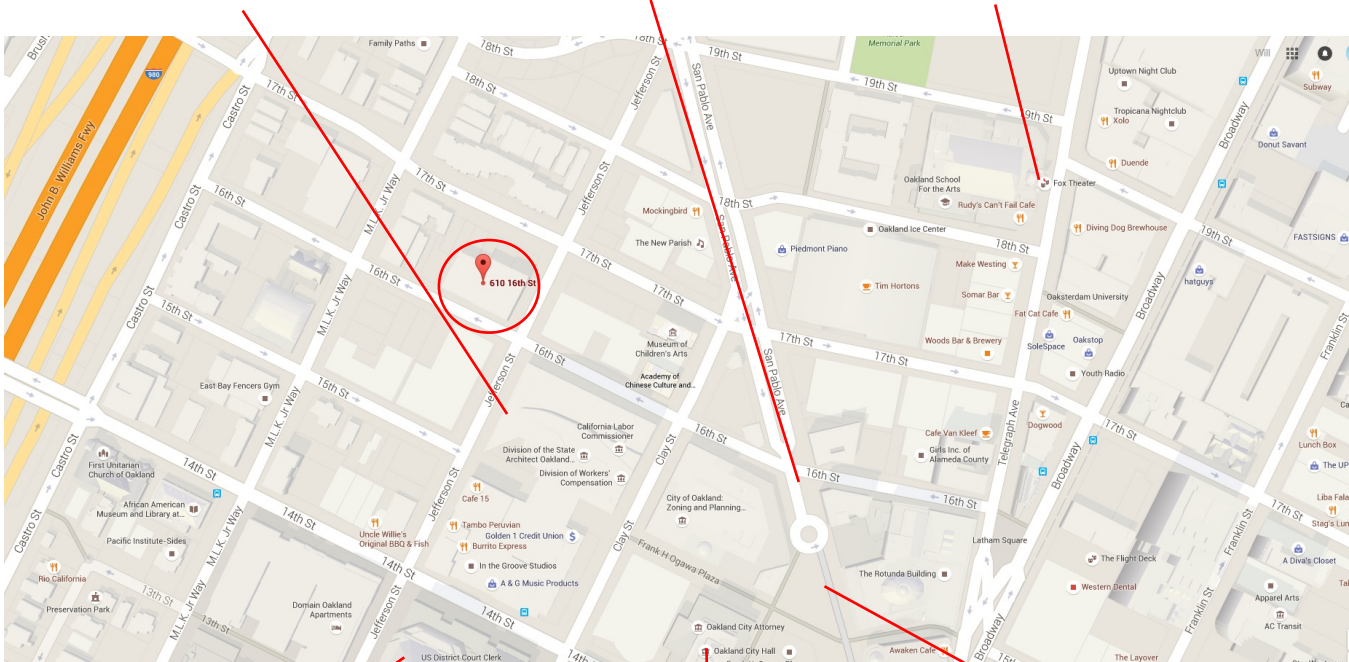

FOR LEASE > OFFICE SPACE

610 16th Street

16th and Jefferson Streets

UPTOWN | OAKLAND

Market-Turk Company

610 16th Street, Oakland

Fifth Floor, Suite 520
~5,758.56 RSF

- > Beautiful historic building
- > Convenient to BART Station

BLOCKS AWAY FROM:

- > BART Station
- > City Hall
- > Fox Theater
- > Ogawa Plaza
- > Restaurants, Coffee and Night Life
- > Easy Freeway Access

Market-Turk Company

WILLIAM THACHER

415-306-6009

will@federalrealtyco.com