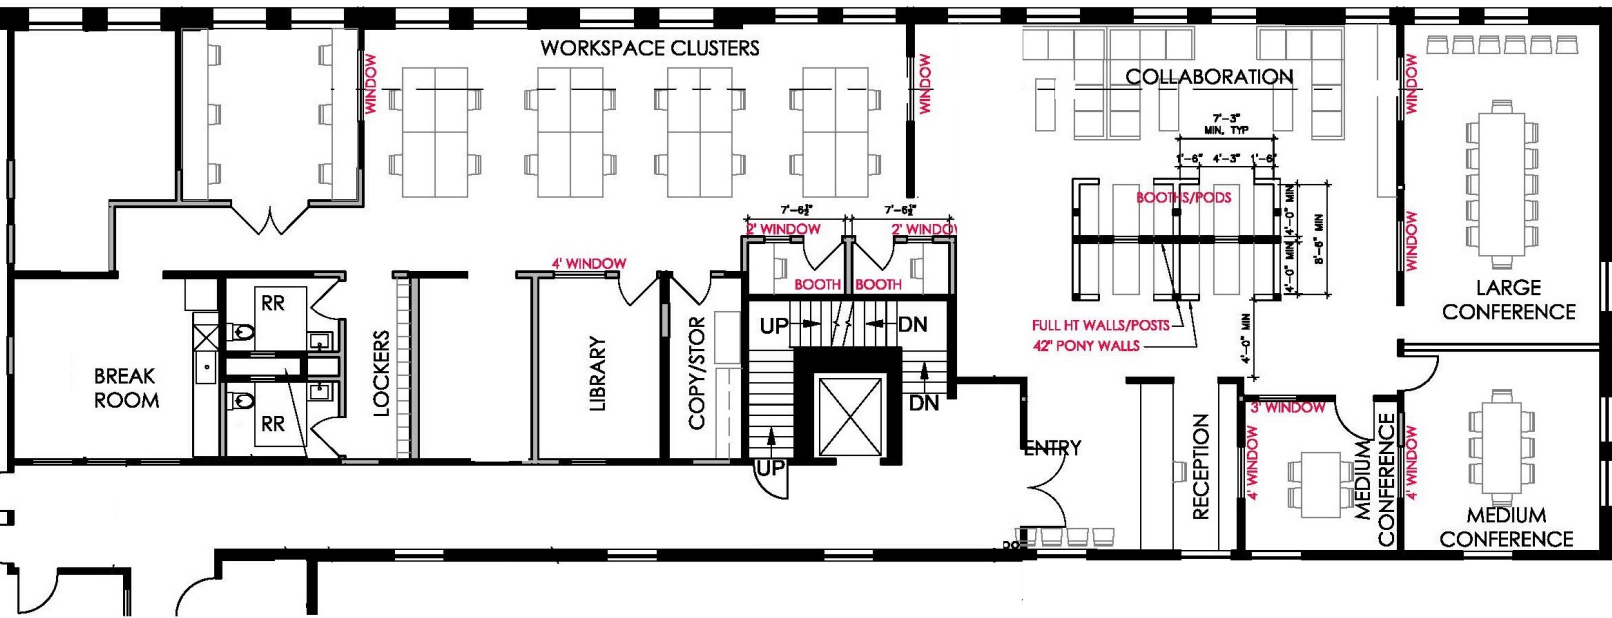

FOR LEASE > OFFICE SPACE

610 16th Street

16th and Jefferson Streets

UPTOWN | OAKLAND

Market-Turk Company

610 16th Street, Oakland

Fifth Floor, Suite 520
~5,758.56 RSF

- > Beautiful historic building
- > Convenient to BART Station