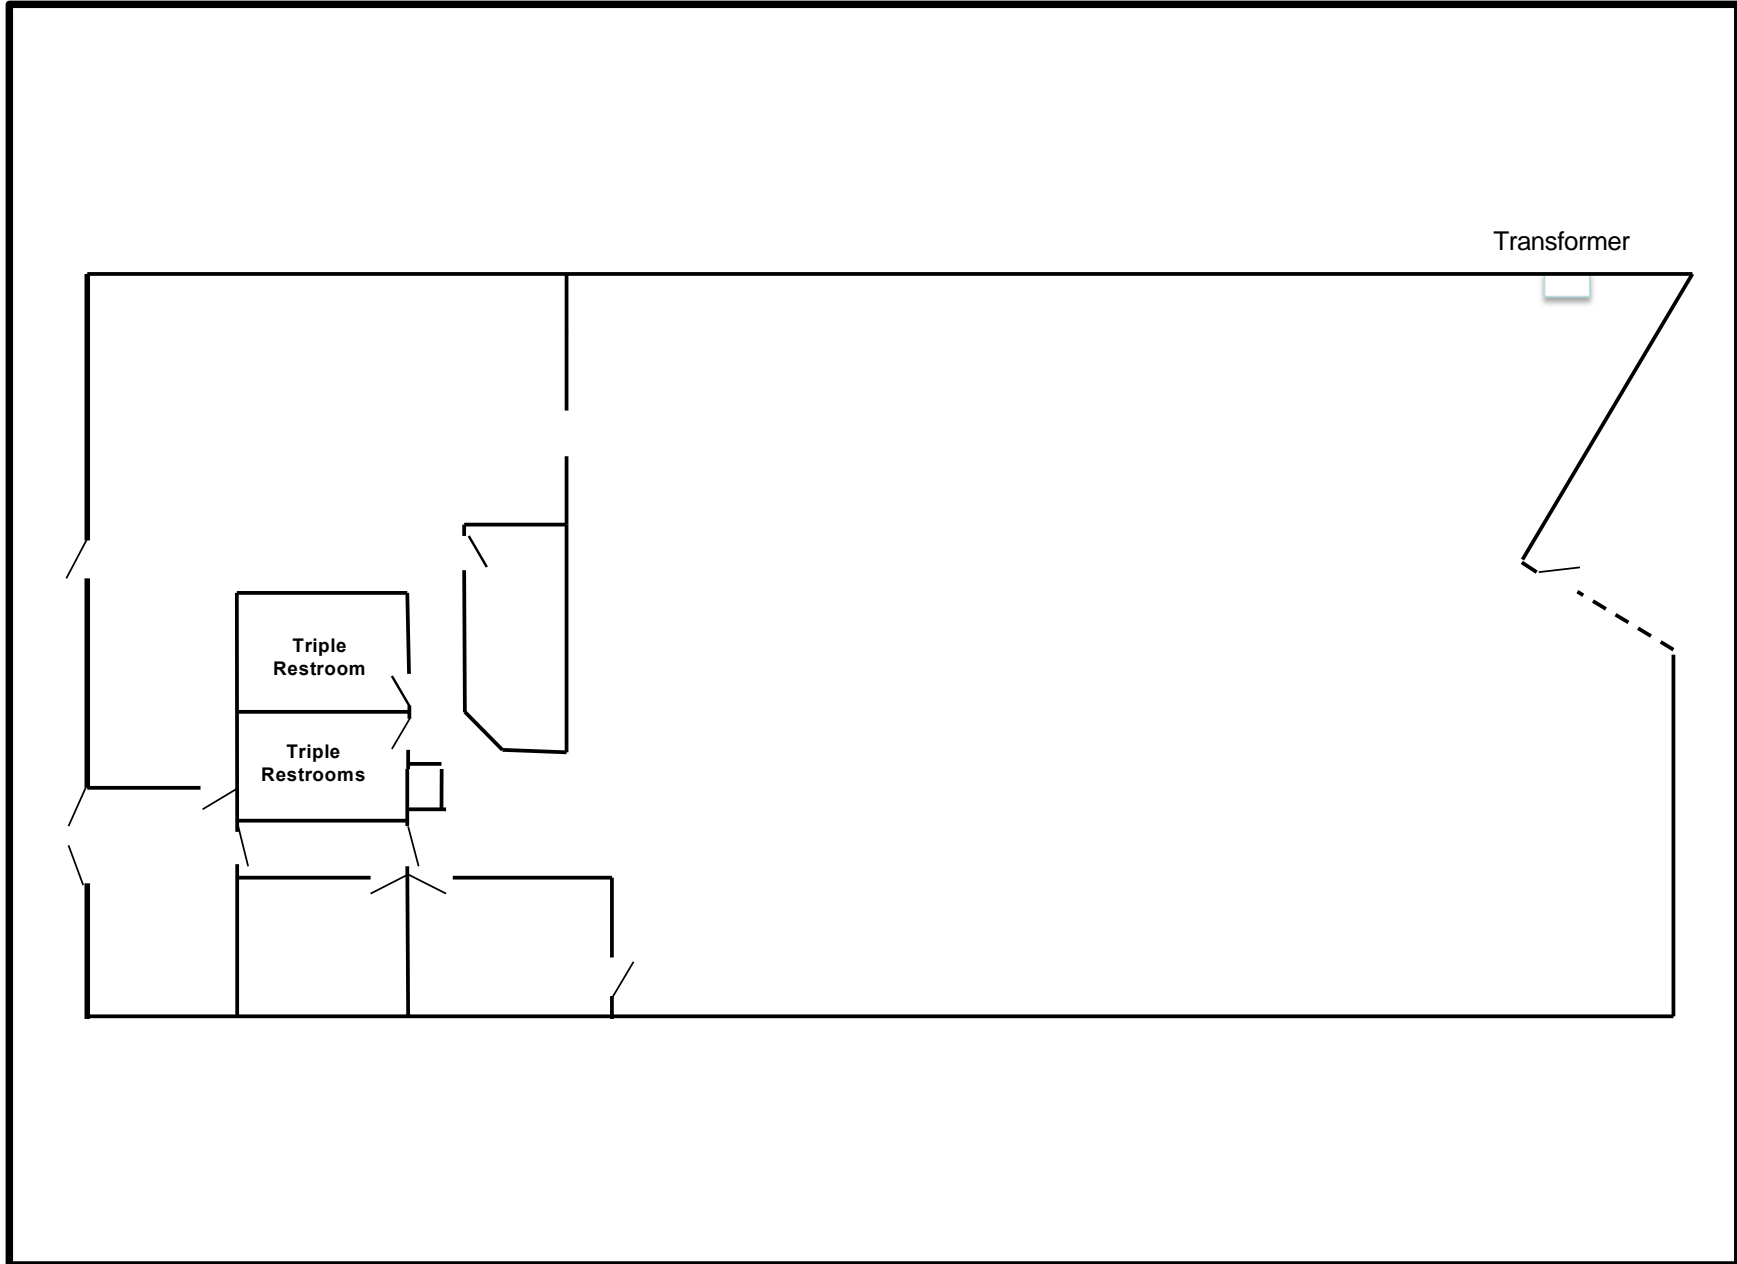

14822 Venture

14822 Venture Drive, Farmers Branch, Texas - Current